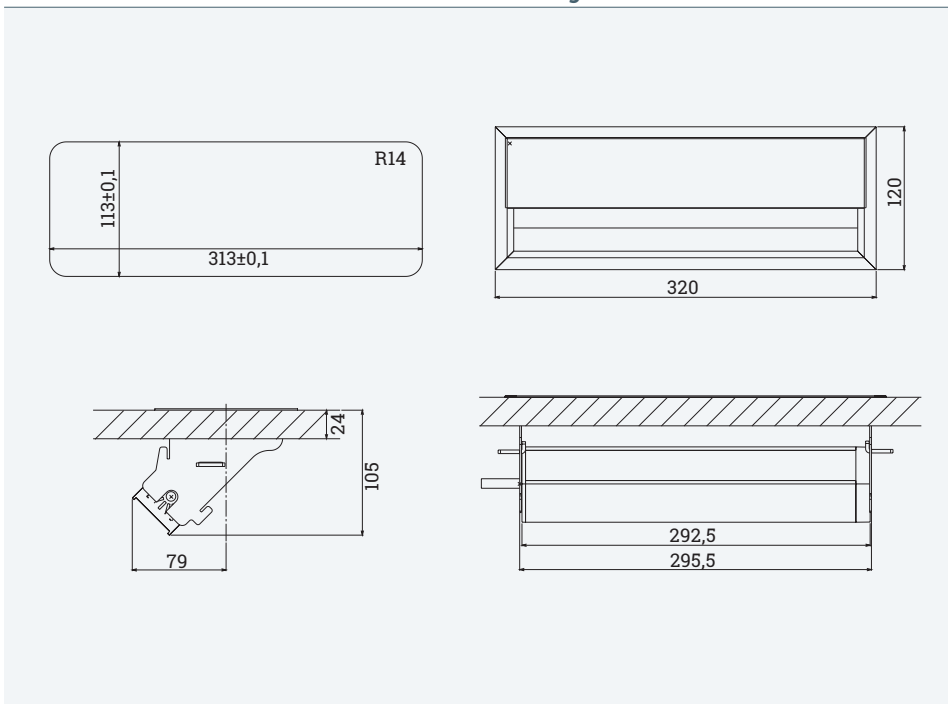

# EXIT 45 plus

Access plate with integrated multifunctional power strip

- ✓ Cable outlet with 3 power sockets, 1 USB-A and 1 USB-C charging sockets
- ✓ Diverse connectivity because of the Keystone-system
- ✓ High quality Aluminium-design
- ✓ For table-top thickness up to 30 mm
- ✓ For big orders also available with cable tray

Details

Technical drawings

Article	Description	Country	Colour	Item No.
EXIT 45 plus	3x Power 1x USB-A-charger 1x USB-C-charger 2x Slots for Keystone 120x320x105 mm Cable length: 2 m	DE	Black	205 126649
			Aluminium	205 126544
			White	205 126642
		FR	Black	205 126656
			Aluminium	205 126551
		IT UNEL	White	205 126677
			Black	205126663
Keystone USB-A	Insert: USB-A element	-	Black	205 108029
Keystone USB-C	Insert: USB-C element	-	Black	205 127972
Keystone RJ45	Insert: RJ45 element	-	Silver	205 108015
Keystone HDMI	Insert: HDMI element	-	Black	205 108134
Keystone Audio	Insert: 3.5 Audio element	-	Black	205 127979
Keystone blind plug	Insert: Blind plug	-	Black	205 107595