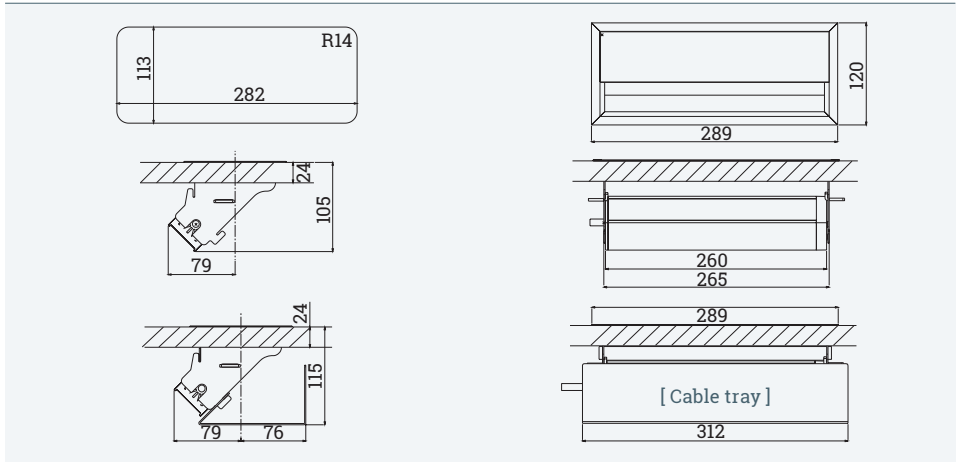

# EXIT 45 plus

Access plate with integrated multifunctional power strip

- ✓ Cable outlet with 2 power sockets, 1 USB-A and 1 USB-C charging sockets
- ✓ Diverse connectivity because of the Keystone-system
- ✓ High quality Aluminium-design
- ✓ For table-top thickness up to 30 mm
- ✓ Cable tray optional

Details

Technical drawings

Article	Description	Country	Cable tray	Colour	Item No.
EXIT 45 plus	2x Power 1x USB-A-charger 1x USB-C-charger 2x Slots for Keystones 120x289x105 mm Cable length: 2 m	DE	With cable tray	Black	205 126621
				Aluminium	205 126523
				White	205 126593
			Without cable tray	Black	205 126635
				Aluminium	205 126530
				White	205 126586
		FR	With cable tray	Black	205 126691
				Aluminium	205 126537
				White	205 126607
			Without cable tray	Black	205 126684
				Aluminium	205 126516
				White	205 126600
IT UNEL	With cable tray	Black	205 126614		
		Aluminium	205 126488		
		White	205 126509		
	Without cable tray	Black	205 126628		
		Aluminium	205 126495		
		White	205 126502		
Keystone USB-A	Insert: USB-A element	-	-	Black	205 108029
Keystone USB-C	Insert: USB-C element	-	-	Black	205 127972
Keystone RJ45	Insert: RJ45 element	-	-	Silver	205 108015
Keystone HDMI	Insert: HDMI element	-	-	Black	205 108134
Keystone Audio	Insert: 3.5 Audio element	-	-	Black	205 127979
Keystone blind plug	Insert: Blind plug	-	-	Black	205 107595

# EXIT 45 plus

Access plate with integrated multifunctional power strip

- ✓ Cable outlet with 3 power sockets, 1 USB-A and 1 USB-C charging sockets
- ✓ Diverse connectivity because of the Keystone-system
- ✓ High quality Aluminium-design
- ✓ For table-top thickness up to 30 mm
- ✓ For big orders also available with cable tray