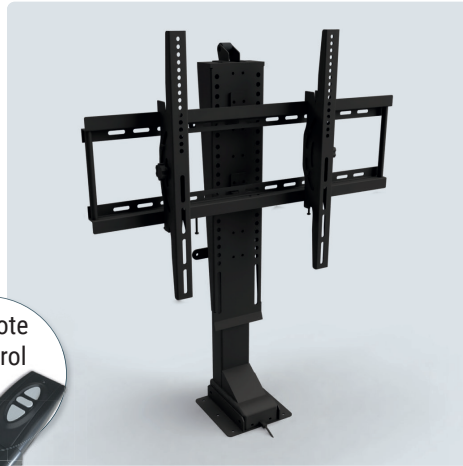

E-MORE TV Lift

The electrical height-adjustable TV mount for the best TV-watching experience

- ✔ Comfortably height adjustable with remote control
- ✔ Robust and high quality materials
- ✔ swiveling and tiltable for perfect viewing position
- ✔ 2 Versions with lifting height 650 or 1000 mm

Details

Lifting height max.	650 / 1000 mm
Lifting weight max.	60 / 80 kg
VESA	600x400 mm
TV height min.	502 mm
TV width min.	720 mm
Rotatable and tiltable	yes
Anti collision function	Integrated
Remote control	Inclusive

Technical Drawing

Article	Description	Colour	Item No.
E-MORE TV Lift 650	Electrical height-adjustable TV mount, max. 60 kg lifting weight, 620 - 1270 mm lifting height	RAL 9017, Traffic black	305 123758
E-MORE TV Lift 1000	Electrical height-adjustable TV mount, max. 80 kg lifting weight, 860 - 1860 mm lifting height	RAL 9017, Traffic black	305 123751