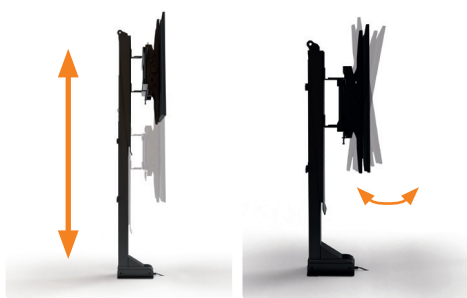

E-MORE TV Lift

The electrical height-adjustable TV mount for the best TV-watching experience

- ✔ Comfortably height adjustable with remote control
- ✔ Robust and high quality materials
- ✔ swiveling and tiltable for perfect viewing position
- ✔ 2 Versions with lifting height 650 or 1000 mm

Details

Lifting height max.	650 / 1000 mm
Lifting weight max.	60 / 80 kg
VESA	600x400 mm
TV height min.	502 mm
TV width min.	720 mm
Rotatable and tiltable	yes
Anti collision function	Integrated
Remote control	Inclusive

Technical Drawing

Article	Description	Colour	Item No.
E-MORE TV Lift 650	Electrical height-adjustable TV mount, max. 60 kg lifting weight, 620 - 1270 mm lifting height	RAL 9017, Traffic black	305 123758
E-MORE TV Lift 1000	Electrical height-adjustable TV mount, max. 80 kg lifting weight, 860 - 1860 mm lifting height	RAL 9017, Traffic black	305 123751