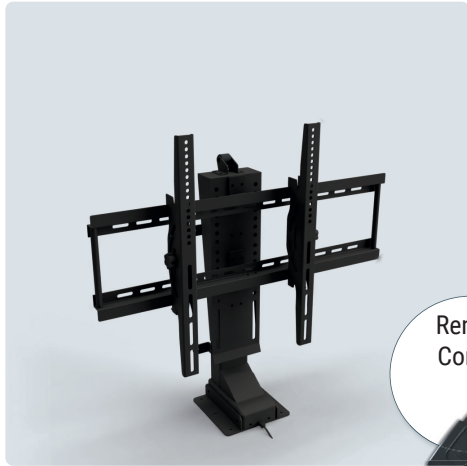

E-MORE TV Lift

The electrical height-adjustable TV mount for the best TV-watching experience

- ✔ Comfortably height adjustable with remote control
- ✔ Robust and high quality materials
- ✔ swiveling and tiltable for perfect viewing position
- ✔ 2 Versions with lifting height 650 or 1000 mm

Details

Lifting height max.	650 / 1000 mm
Lifting weight max.	60 / 80 kg
VESA	600x400 mm
TV height min.	502 mm
TV width min.	720 mm
Rotatable and tiltable	yes
Anti collision function	Integrated
Remote control	Inclusive

Technical Drawing

Article	Description	Colour	Item No.
E-MORE TV Lift 650	Electrical height-adjustable TV mount, max. 60 kg lifting weight, 620 - 1270 mm lifting height	RAL 9017, Traffic black	305 123758
E-MORE TV Lift 1000	Electrical height-adjustable TV mount, max. 80 kg lifting weight, 860 - 1860 mm lifting height	RAL 9017, Traffic black	305 123751