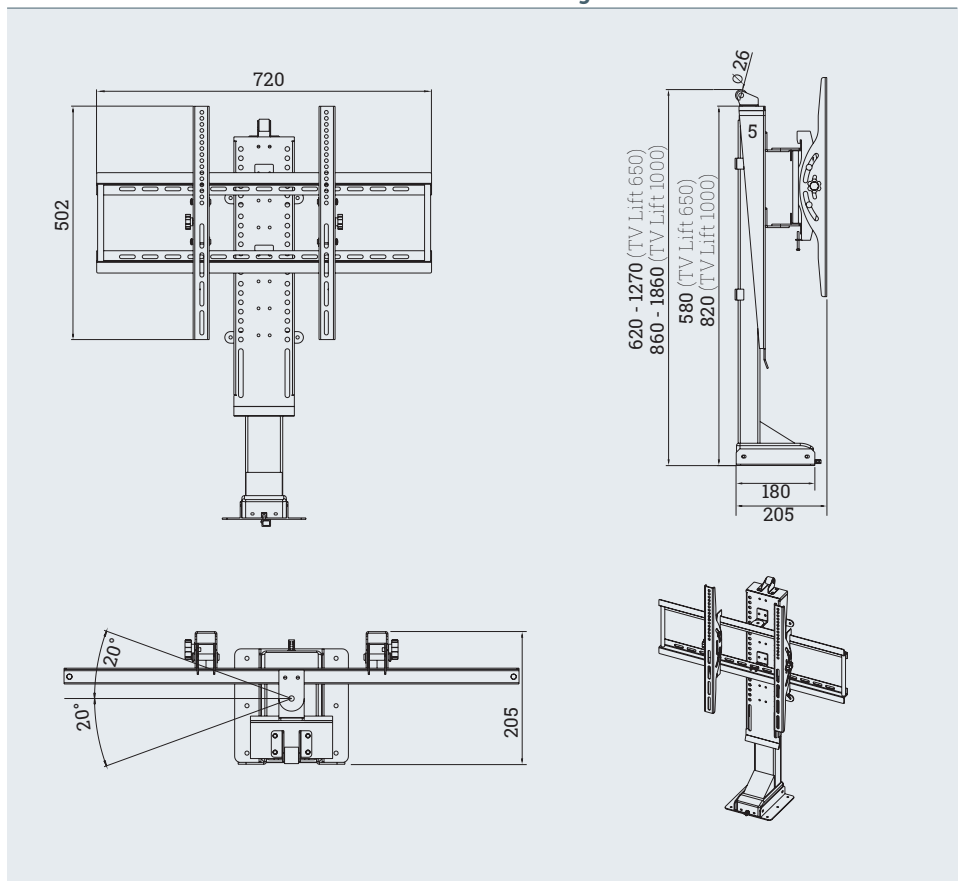

E-MORE TV Lift

The electrical height-adjustable TV mount for the best TV-watching experience

- ✔ Comfortably height adjustable with remote control
- ✔ Robust and high quality materials
- ✔ swiveling and tiltable for perfect viewing position
- ✔ 2 Versions with lifting height 650 or 1000 mm

Details

Lifting height max.	650 / 1000 mm
Lifting weight max.	60 / 80 kg
VESA	600x400 mm
TV height min.	502 mm
TV width min.	720 mm
Rotatable and tiltable	yes
Anti collision function	Integrated
Remote control	Inclusive

Technical Drawing

Article	Description	Colour	Item No.
E-MORE TV Lift 650	Electrical height-adjustable TV mount, max. 60 kg lifting weight, 620 - 1270 mm lifting height	RAL 9017, Traffic black	305 123758
E-MORE TV Lift 1000	Electrical height-adjustable TV mount, max. 80 kg lifting weight, 860 - 1860 mm lifting height	RAL 9017, Traffic black	305 123751