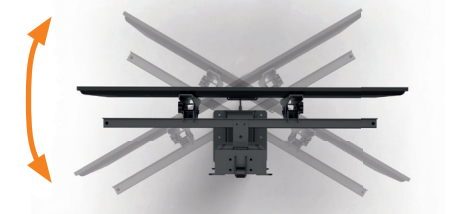

E-MORE TV Lift

The electrical height-adjustable TV mount for the best TV-watching experience

- ✔ Comfortably height adjustable with remote control
- ✔ Robust and high quality materials
- ✔ swiveling and tiltable for perfect viewing position
- ✔ 2 Versions with lifting height 650 or 1000 mm

Details

Lifting height max.	650 / 1000 mm
Lifting weight max.	60 / 80 kg
VESA	600x400 mm
TV height min.	502 mm
TV width min.	720 mm
Rotatable and tiltable	yes
Anti collision function	Integrated
Remote control	Inclusive

Technical Drawing

Article	Description	Colour	Item No.
E-MORE TV Lift 650	Electrical height-adjustable TV mount, max. 60 kg lifting weight, 620 - 1270 mm lifting height	RAL 9017, Traffic black	305 123758
E-MORE TV Lift 1000	Electrical height-adjustable TV mount, max. 80 kg lifting weight, 860 - 1860 mm lifting height	RAL 9017, Traffic black	305 123751