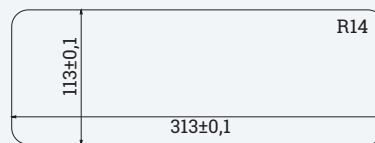

EXIT 45 plus

Access plate with integrated multifunctional power strip

- ✓ Cable outlet with 3 power sockets, 1 USB-A and 1 USB-C charging sockets
- ✓ Diverse connectivity because of the Keystone-system
- ✓ High quality Aluminium-design
- ✓ For table-top thickness up to 30 mm
- ✓ For big orders also available with cable tray

Details

Technical drawings

| Article | Description | Country | Colour | Item No. |
|---------------------|--|---------|-----------|------------|
| EXIT 45 plus | 3x Power 1x USB-A-charger 1x USB-C-charger 2x Slots for Keystone 120x320x105 mm Cable length: 2 m | DE | Black | 205 126649 |
| | | | Aluminium | 205 126544 |
| | | | White | 205 126642 |
| | | FR | Black | 205 126656 |
| | | | Aluminium | 205 126551 |
| | | IT UNEL | White | 205 126677 |
| | | | Black | 205126663 |
| Keystone USB-A | Insert: USB-A element | - | Black | 205 108029 |
| Keystone USB-C | Insert: USB-C element | - | Black | 205 127972 |
| Keystone RJ45 | Insert: RJ45 element | - | Silver | 205 108015 |
| Keystone HDMI | Insert: HDMI element | - | Black | 205 108134 |
| Keystone Audio | Insert: 3.5 Audio element | - | Black | 205 127979 |
| Keystone blind plug | Insert: Blind plug | - | Black | 205 107595 |