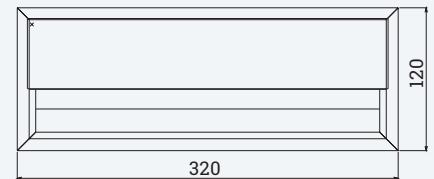

EXIT 45 plus

Access plate with integrated multifunctional power strip

- ✓ Cable outlet with 3 power sockets, 1 USB-A and 1 USB-C charging sockets
- ✓ Diverse connectivity because of the Keystone-system
- ✓ High quality Aluminium-design
- ✓ For table-top thickness up to 30 mm
- ✓ For big orders also available with cable tray

Details

Technical drawings

| Article | Description | Country | Colour | Item No. |
|---------------------|--|---------|-----------|------------|
| EXIT 45 plus | 3x Power 1x USB-A-charger 1x USB-C-charger 2x Slots for Keystone 120x320x105 mm Cable length: 2 m | DE | Black | 205 126649 |
| | | | Aluminium | 205 126544 |
| | | | White | 205 126642 |
| | | FR | Black | 205 126656 |
| | | | Aluminium | 205 126551 |
| | | IT UNEL | White | 205 126677 |
| | | | Black | 205126663 |
| Keystone USB-A | Insert: USB-A element | - | Black | 205 108029 |
| Keystone USB-C | Insert: USB-C element | - | Black | 205 127972 |
| Keystone RJ45 | Insert: RJ45 element | - | Silver | 205 108015 |
| Keystone HDMI | Insert: HDMI element | - | Black | 205 108134 |
| Keystone Audio | Insert: 3.5 Audio element | - | Black | 205 127979 |
| Keystone blind plug | Insert: Blind plug | - | Black | 205 107595 |