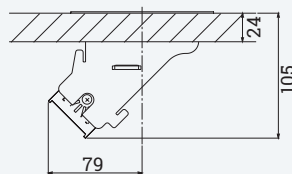

EXIT 45 plus

Access plate with integrated multifunctional power strip

- ✓ Cable outlet with 3 power sockets, 1 USB-A and 1 USB-C charging sockets
- ✓ Diverse connectivity because of the Keystone-system
- ✓ High quality Aluminium-design
- ✓ For table-top thickness up to 30 mm
- ✓ For big orders also available with cable tray

Details

Technical drawings

| Article | Description | Country | Colour | Item No. |
|---------------------|--|---------|-----------|------------|
| EXIT 45 plus | 3x Power 1x USB-A-charger 1x USB-C-charger 2x Slots for Keystone 120x320x105 mm Cable length: 2 m | DE | Black | 205 126649 |
| | | | Aluminium | 205 126544 |
| | | | White | 205 126642 |
| | | FR | Black | 205 126656 |
| | | | Aluminium | 205 126551 |
| | | IT UNEL | White | 205 126677 |
| | | | Black | 205126663 |
| Keystone USB-A | Insert: USB-A element | - | Black | 205 108029 |
| Keystone USB-C | Insert: USB-C element | - | Black | 205 127972 |
| Keystone RJ45 | Insert: RJ45 element | - | Silver | 205 108015 |
| Keystone HDMI | Insert: HDMI element | - | Black | 205 108134 |
| Keystone Audio | Insert: 3.5 Audio element | - | Black | 205 127979 |
| Keystone blind plug | Insert: Blind plug | - | Black | 205 107595 |