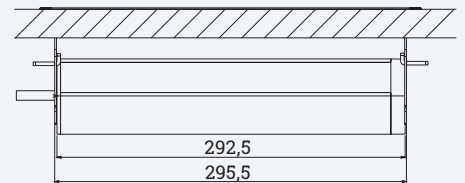

EXIT 45 plus

Access plate with integrated multifunctional power strip

- ✓ Cable outlet with 3 power sockets, 1 USB-A and 1 USB-C charging sockets
- ✓ Diverse connectivity because of the Keystone-system
- ✓ High quality Aluminium-design
- ✓ For table-top thickness up to 30 mm
- ✓ For big orders also available with cable tray

Details

Technical drawings

| Article | Description | Country | Colour | Item No. |
|---------------------|--|---------|-----------|------------|
| EXIT 45 plus | 3x Power 1x USB-A-charger 1x USB-C-charger 2x Slots for Keystone 120x320x105 mm Cable length: 2 m | DE | Black | 205 126649 |
| | | | Aluminium | 205 126544 |
| | | | White | 205 126642 |
| | | FR | Black | 205 126656 |
| | | | Aluminium | 205 126551 |
| | | IT UNEL | White | 205 126677 |
| | | | Black | 205126663 |
| Keystone USB-A | Insert: USB-A element | - | Black | 205 108029 |
| Keystone USB-C | Insert: USB-C element | - | Black | 205 127972 |
| Keystone RJ45 | Insert: RJ45 element | - | Silver | 205 108015 |
| Keystone HDMI | Insert: HDMI element | - | Black | 205 108134 |
| Keystone Audio | Insert: 3.5 Audio element | - | Black | 205 127979 |
| Keystone blind plug | Insert: Blind plug | - | Black | 205 107595 |