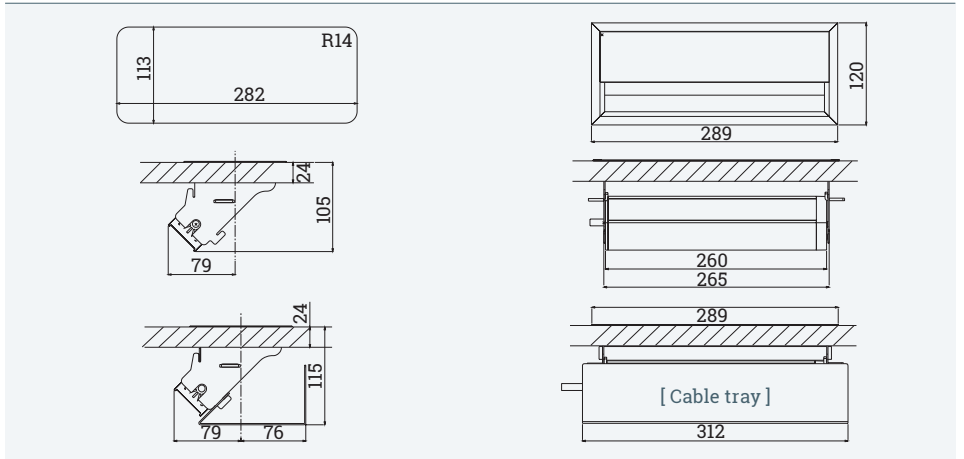

EXIT 45 plus

Access plate with integrated multifunctional power strip

- ✓ Cable outlet with 2 power sockets, 1 USB-A and 1 USB-C charging sockets
- ✓ Diverse connectivity because of the Keystone-system
- ✓ High quality Aluminium-design
- ✓ For table-top thickness up to 30 mm
- ✓ Cable tray optional

Details

Technical drawings

| Article | Description | Country | Cable tray | Colour | Item No. |
|---------------------|---|-----------|--------------------|-----------|------------|
| EXIT 45 plus | 2x Power 1x USB-A-charger 1x USB-C-charger 2x Slots for Keystones 120x289x105 mm Cable length: 2 m | DE | With cable tray | Black | 205 126621 |
| | | | | Aluminium | 205 126523 |
| | | | | White | 205 126593 |
| | | | Without cable tray | Black | 205 126635 |
| | | | | Aluminium | 205 126530 |
| | | | | White | 205 126586 |
| | | FR | With cable tray | Black | 205 126691 |
| | | | | Aluminium | 205 126537 |
| | | | | White | 205 126607 |
| | | | Without cable tray | Black | 205 126684 |
| | | | | Aluminium | 205 126516 |
| | | | | White | 205 126600 |
| IT UNEL | With cable tray | Black | 205 126614 | | |
| | | Aluminium | 205 126488 | | |
| | | White | 205 126509 | | |
| | Without cable tray | Black | 205 126628 | | |
| | | Aluminium | 205 126488 | | |
| | | White | 205 126502 | | |
| Keystone USB-A | Insert: USB-A element | - | - | Black | 205 108029 |
| Keystone USB-C | Insert: USB-C element | - | - | Black | 205 127972 |
| Keystone RJ45 | Insert: RJ45 element | - | - | Silver | 205 108015 |
| Keystone HDMI | Insert: HDMI element | - | - | Black | 205 108134 |
| Keystone Audio | Insert: 3.5 Audio element | - | - | Black | 205 127979 |
| Keystone blind plug | Insert: Blind plug | - | - | Black | 205 107595 |