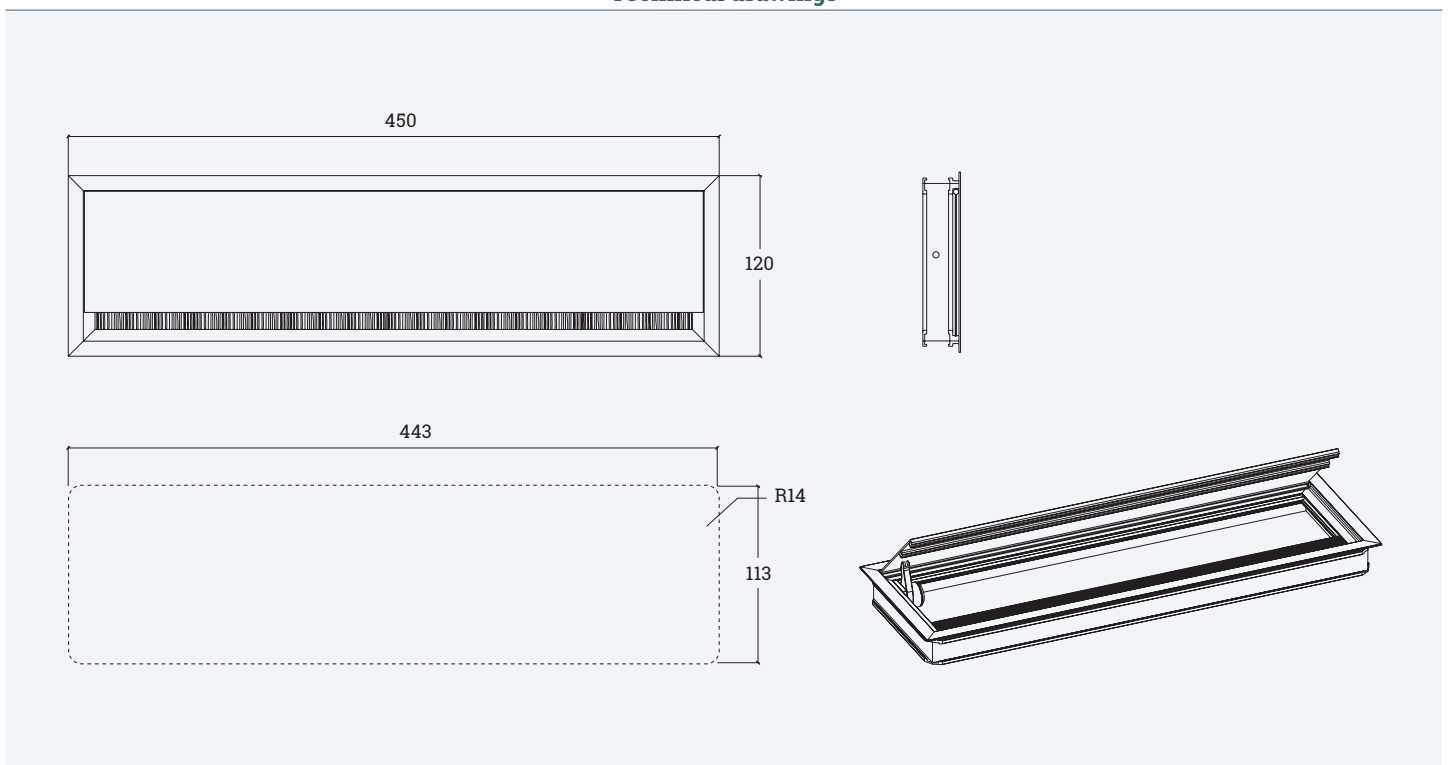

EXIT Semi

Aluminium cable outlet with customizable flap cover

- ✔ Soft close mechanism and brush seal
- ✔ Flap cover customizable with 70x428x3 mm insert
- ✔ Radius 14 in the cut out
- ✔ 25 mm thickness profile

Technical drawings

Article	Description	Depth	Width	Height	Colour	Item No.
EXIT Semi	Cable outlet, soft close mechanism, customizable flap cover, black brush seal	120	450	25	Aluminium	201 106531