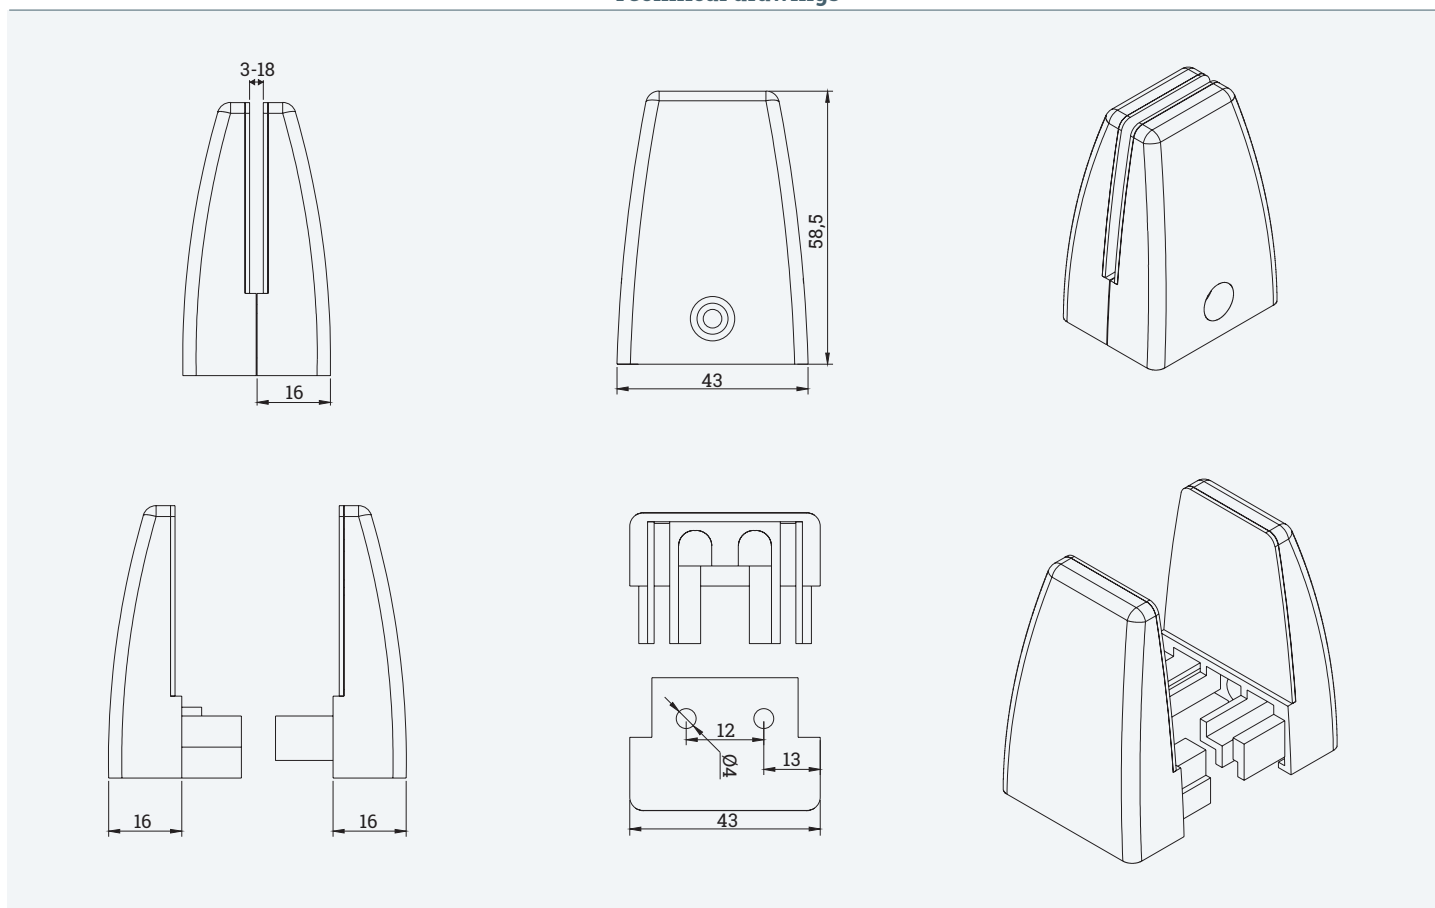

Technical drawings

Article	Description	Material	Colour	Item-No.
SOLIDO V	1 pair of table clamps, one-sided, die-cast aluminium, clamp range table top: 19-25 mm, 2x similar DIN 912 M6x16 mm thread length, clamp range: soft panels 3-18 mm /hard surface 3-17 mm, 2x similar DIN 912 M6x25 mm thread length, grub screws: 3x M6x6 mm, 3x M6x12 mm	Aluminium die-cast	Black	308 120132
		Aluminium die-cast	Silver	308 109751
		Aluminium die-cast	White	308 109744

Article	Description	Material	Colour	Item No.
SOLIDO T	Table clamps for AKUSTIX Vario (eco) 3-18, die-cast installation-set, screwed on table top Screws: 2x M6 x25 mm thread length & 2x M6 x35 mm thread length, 4x wood screw 4x16 mm	Aluminium die-cast	Black	308 122617
		Aluminium die-cast	Silver	308 122624
		Aluminium die-cast	White	308 122631