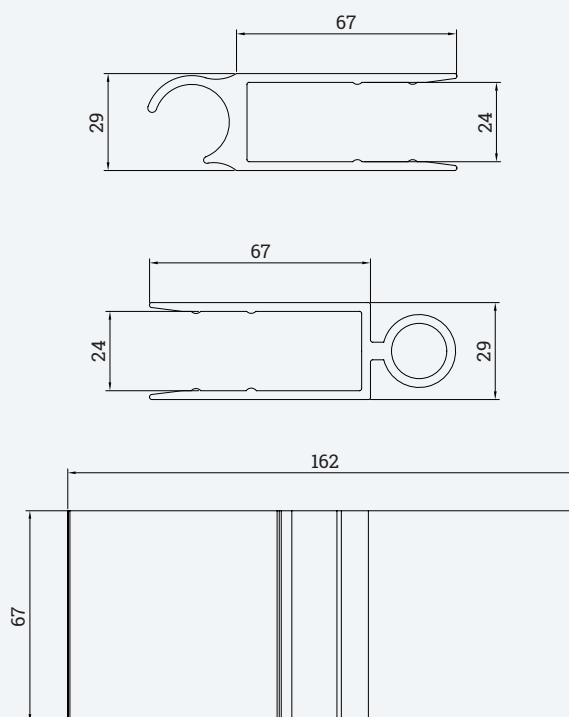

SOLIDO CC flex 24