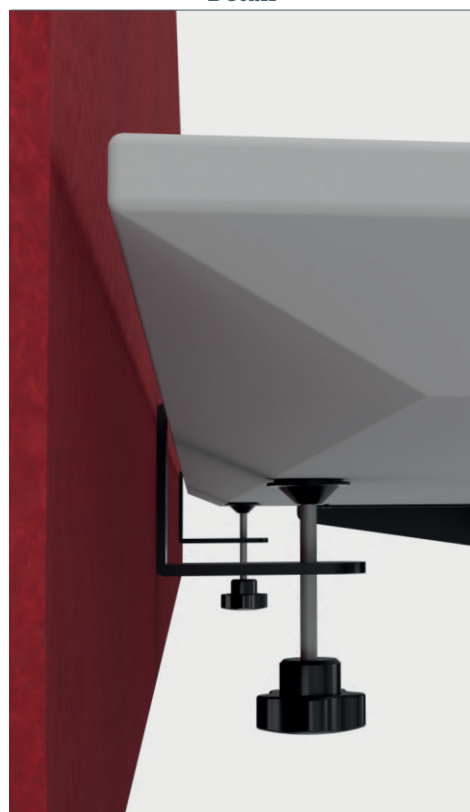

Table clamps for AKUSTIX Vario (eco)

- ✔ Decorative panel fixing
- ✔ Quick assembly without drilling holes in tabletop
- ✔ Can be mounted upwards and downwards
- ✔ Can be used for slanted table tops

Detail

Article	Description	Colour	Item-No.
SOLIDO Slide	Table clamps for AKUSTIX Vario (eco) with panel fixation, 2x clamp; similar DIN 7991 black: 4x M5x12 mm & 4x M5x18 mm	Black	308 129106
		Silver	308 129120
		White	308 129113