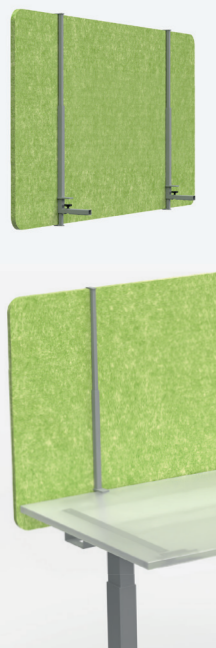

Height adjustable AKUSTIX Vario holder (VARIOPLEX System)

- ✓ Height-adjustable inner tube with 5 mounting holes (hole distance 5 cm)
- ✓ Expandable with cable tray BOXIT Varioplex or SOLIDO TC for 3 mm Plexiglas panels
- ✓ Suitable for AKUSTIX Vario elements (18 mm) with a height of 600 or 800 mm

Technical drawings

Height adjustability

Normal position

High position

Low position

Article	Description	Colour	Item-No.
SOLIDO Varioplex 600	2x Fitting for AKUSTIX Vario, inner tube: 600 mm, inner tube position height adjustable, steel powder coated, 2x Varioplex clamp, 4x clamping bracket 18 mm, 4x grub screw similar DIN 913 M4x4 mm, 4x screw countersunk M6x16 mm, 8x screw countersunk M5x12 mm	Black	308 127902
		Silver	308 127909
		White	308 128056
SOLIDO Varioplex 800	2x Fitting for AKUSTIX Vario, inner tube: 800 mm, inner tube position height adjustable, steel powder coated, 2x Varioplex clamp, 4x clamping bracket 18 mm, 4x grub screw similar DIN 913 M4x4 mm, 4x screw countersunk M6x16 mm, 8x screw countersunk M5x12 mm	Black	308 127916
		Silver	308 127923
		White	308 128063

Acoustic room divider stand AKUSTIX Muram

- ✔ Decorative panel holder
- ✔ Total height 1100 mm
- ✔ Can be used with lockable castors or with adjustable feet
- ✔ High-quality steel

Technical drawings

Article	Description	Colour	Item No.
SOLIDO M	2x SOLIDO M, holder for room divider AKUSTIX Muram, powder-coated, on castors with brakes and four additional adjustable leveling feet, total height: 1100 mm, 3 mm steel	Black	308 131381
		Silver	308 131388
		White	308 131395