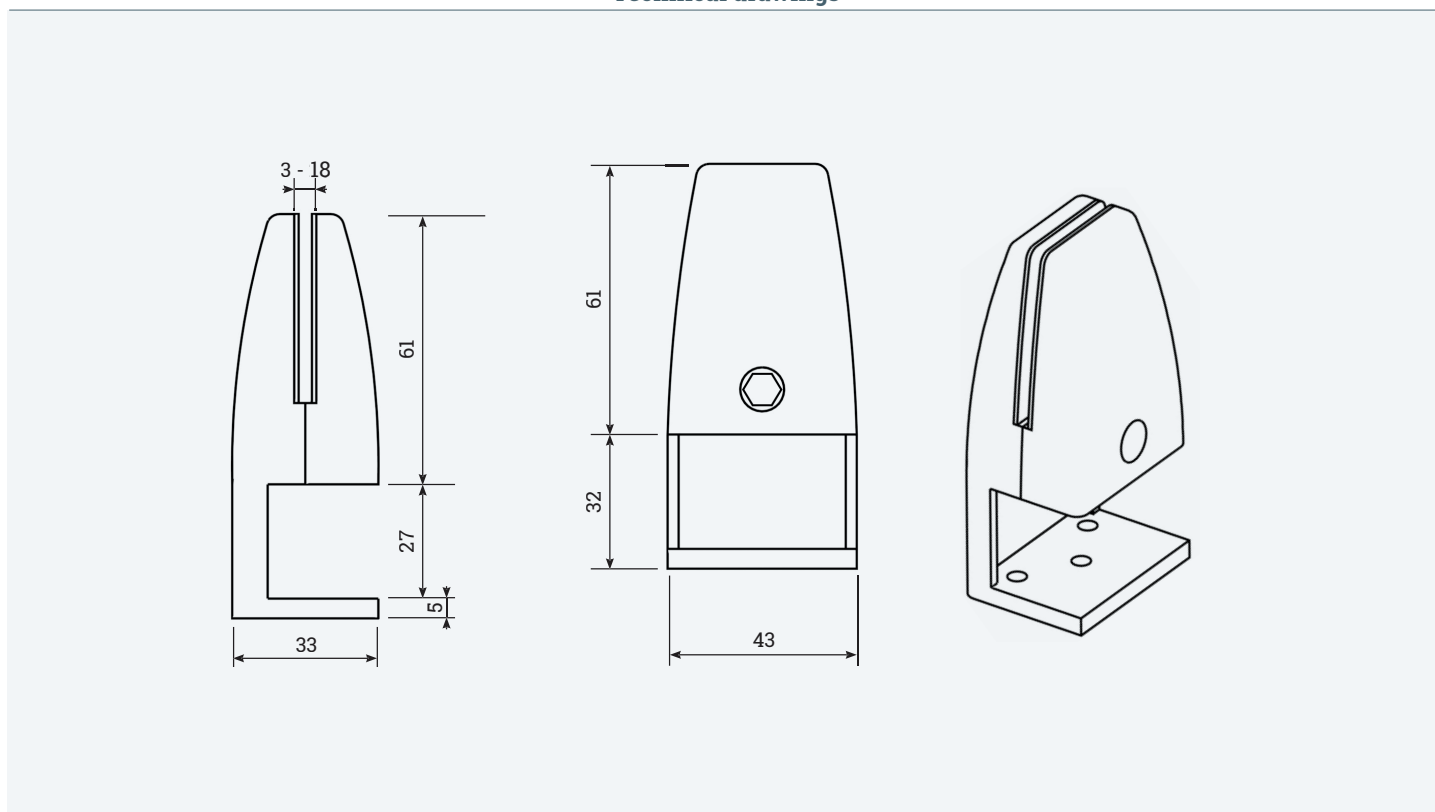

Aluminium die-cast table clamp for our AKUSTIX Vario products

- ✔ Plastic inlay (detachable) for careful clamping
- ✔ Clamp range: soft panels 3-18 mm / hard surface materials 3-17 mm
- ✔ Clamp range (table fixation): 19-25 mm
- ✔ Installation without drilling

Technical drawings

Article	Description	Material	Colour	Item-No.
SOLIDO V	1 pair of table clamps, one-sided, die-cast aluminium, clamp range table top: 19-25 mm, 2x similar DIN 912 M6x16 mm thread length, clamp range: soft panels 3-18 mm /hard surface 3-17 mm, 2x similar DIN 912 M6x25 mm thread length, grub screws: 3x M6x6 mm, 3x M6x12 mm	Aluminium die-cast	Black	308 120132
		Aluminium die-cast	Silver	308 109751
		Aluminium die-cast	White	308 109744