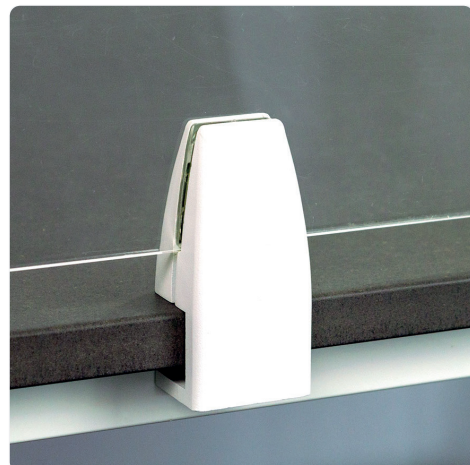

Aluminium die-cast table clamp for our AKUSTIX Vario products

- ✔ Plastic inlay (detachable) for careful clamping
- ✔ Clamp range: soft panels 3-18 mm / hard surface materials 3-17 mm
- ✔ Clamp range (table fixation): 19-25 mm
- ✔ Installation without drilling

Technical drawings

Article	Description	Material	Colour	Item-No.
SOLIDO V	1 pair of table clamps, one-sided, die-cast aluminium, clamp range table top: 19-25 mm, 2x similar DIN 912 M6x16 mm thread length, clamp range: soft panels 3-18 mm /hard surface 3-17 mm, 2x similar DIN 912 M6x25 mm thread length, grub screws: 3x M6x6 mm, 3x M6x12 mm	Aluminium die-cast	Black	308 120132
		Aluminium die-cast	Silver	308 109751
		Aluminium die-cast	White	308 109744

Aluminium die-cast table clamp for our AKUSTIX Vario products

- ✔ Plastic inlay (detachable) for careful clamping
- ✔ Clamp range: soft panels 3-18 / hard surface materials 3-17 mm
- ✔ Space saving

Technical drawings