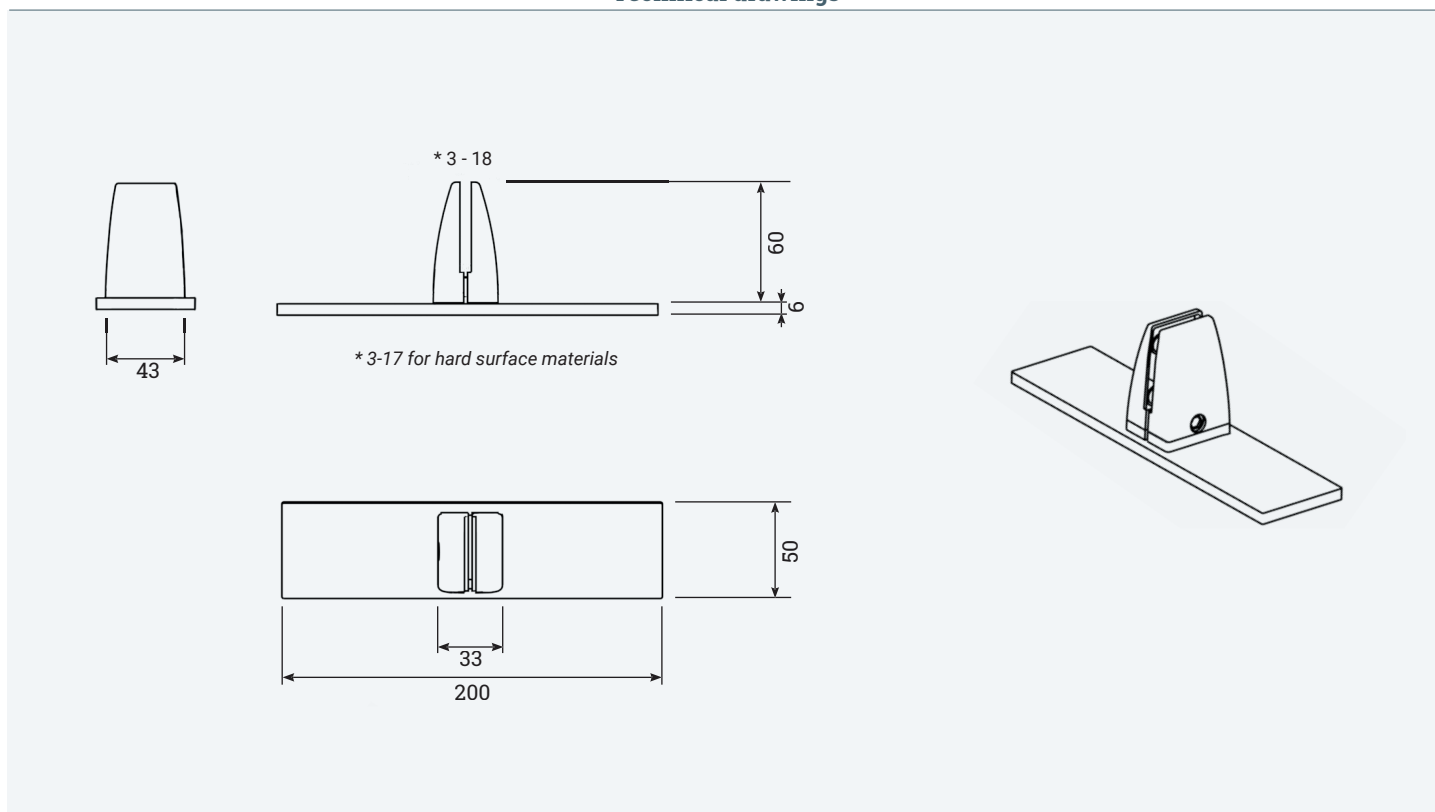

Technical drawings

Bezeichnung	Beschreibung	Material	Farbe	Artikel-Nr.
SOLIDO F	Table clamp for AKUSTIX Vario (eco) incl. accessories, aluminium die-cast, clamp range: soft panels 3-18mm / hard surface 3-17 mm, 4x Countersunk screw, 2x similar DIN 912 M6x16 mm thread length, 2x similar DIN 912 M6x20 mm thread length, 2x similar DIN 912 M6x 25 mm thread length	Aluminium die-cast	Black	308 122988
		Aluminium die-cast	Silver	308 122995
		Aluminium die-cast	White	308 123002