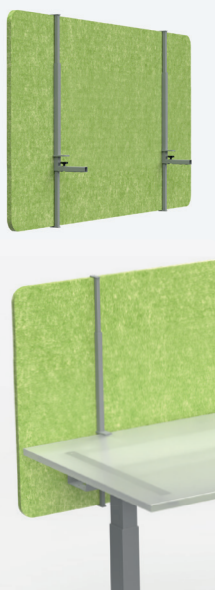

For connecting 2 acoustic modules

- ✔ Easy to mount
- ✔ Infinitely adjustable from 90° to 180
- ✔ With locking screw

Technical drawings

SOLIDO CC flex 18

SOLIDO CC flex 24

Article	Description	Colour	Item No.
SOLIDO CC flex	2x SOLIDO CC flex clamping hinge 18 mm, for connecting 2 acoustic modules	Aluminium	308 131689
SOLIDO CC flex	2x SOLIDO CC flex clamping hinge 24 mm, for connecting 2 acoustic modules	Aluminium	308 131696

Height adjustable AKUSTIX Vario holder (VARIOPLEX System)

- ✓ Height-adjustable inner tube with 5 mounting holes (hole distance 5 cm)
- ✓ Expandable with cable tray BOXIT Varioplex or SOLIDO TC for 3 mm Plexiglas panels
- ✓ Suitable for AKUSTIX Vario elements (18 mm) with a height of 600 or 800 mm

Technical drawings

Height adjustability

Normal position

High position

Low position

Article	Description	Colour	Item-No.
SOLIDO Varioplex 600	2x Fitting for AKUSTIX Vario, inner tube: 600 mm, inner tube position height adjustable, steel powder coated, 2x Varioplex clamp, 4x clamping bracket 18 mm, 4x grub screw similar DIN 913 M4x4 mm, 4x screw countersunk M6x16 mm, 8x screw countersunk M5x12 mm	Black	308 127902
		Silver	308 127909
		White	308 128056
SOLIDO Varioplex 800	2x Fitting for AKUSTIX Vario, inner tube: 800 mm, inner tube position height adjustable, steel powder coated, 2x Varioplex clamp, 4x clamping bracket 18 mm, 4x grub screw similar DIN 913 M4x4 mm, 4x screw countersunk M6x16 mm, 8x screw countersunk M5x12 mm	Black	308 127916
		Silver	308 127923
		White	308 128063

Acoustic room divider stand AKUSTIX Muram

- ✔ Decorative panel holder
- ✔ Total height 1100 mm
- ✔ Can be used with lockable castors or with adjustable feet
- ✔ High-quality steel

Technical drawings

Article	Description	Colour	Item No.
SOLIDO M	2x SOLIDO M, holder for room divider AKUSTIX Muram, powder-coated, on castors with brakes and four additional adjustable leveling feet, total height: 1100 mm, 3 mm steel	Black	308 131381
		Silver	308 131388
		White	308 131395