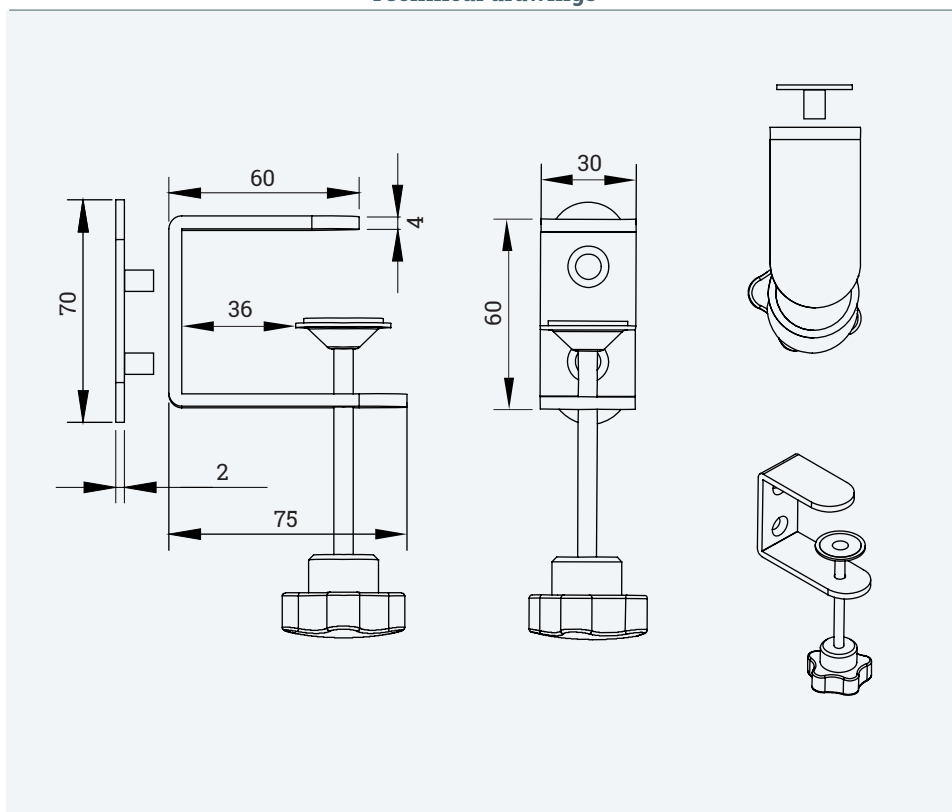

Technical drawings