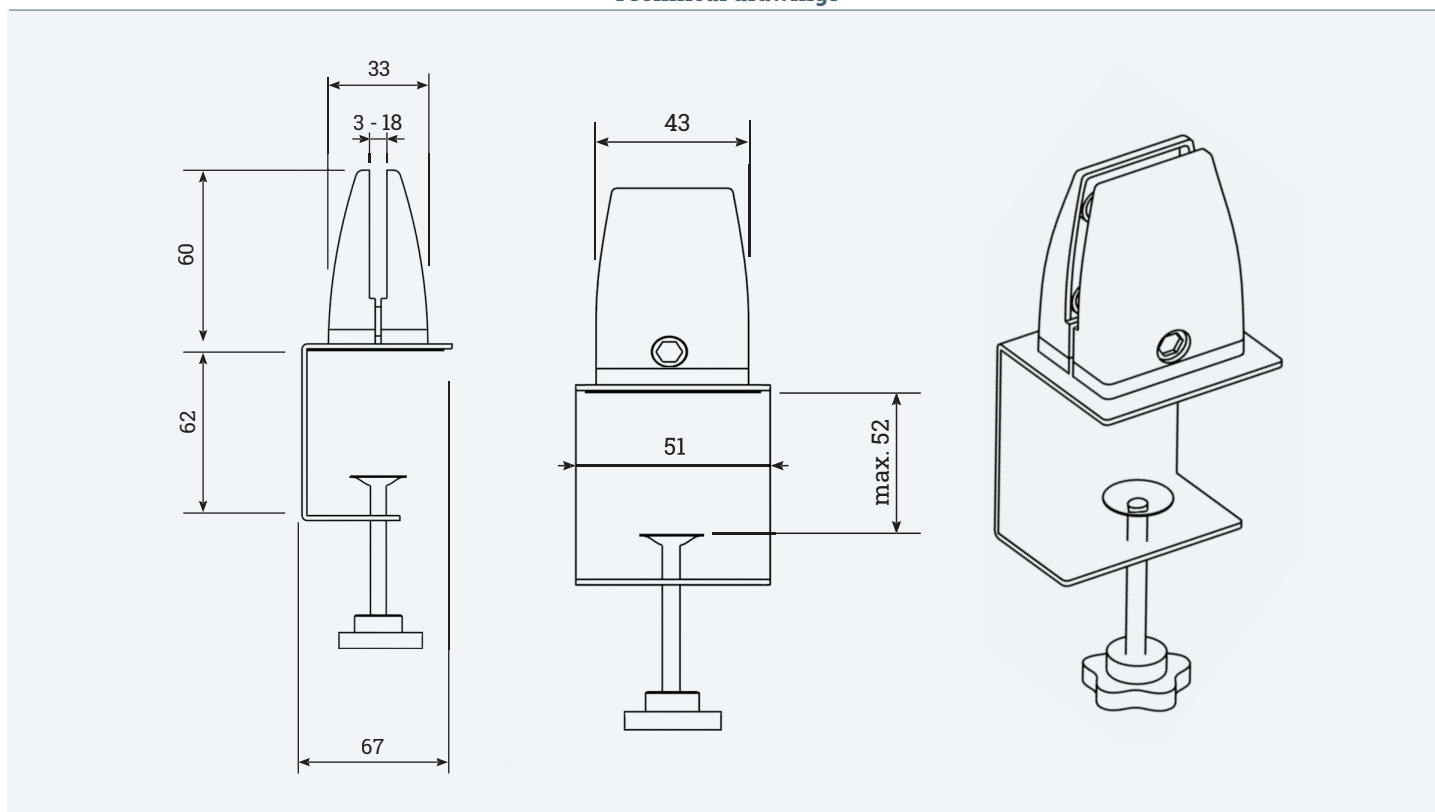

Technical drawings

Article	Description	Material	Colour	Item-No.
SOLIDO XL	Table clamp for AKUSTIX Vario (eco) incl. accessories, aluminium die-cast and steel, one sided, with clamping handle screw, clamp range: soft panels 3-18 mm / hard surface 3-17 mm, 2x similar to DIN 912 M6x16 mm thread length, 2x similar to DIN 912 M6x20 mm thread length, 2x similar to DIN 912 M6x25 mm thread length, 4x Countersunk screw, 2x clamping disc, clamping range table top: 20-52 mm	Aluminium die-cast, steel	Black	308 123009
		Aluminium die-cast, steel	Silver	308 123016
		Aluminium die-cast, steel	White	308 123023