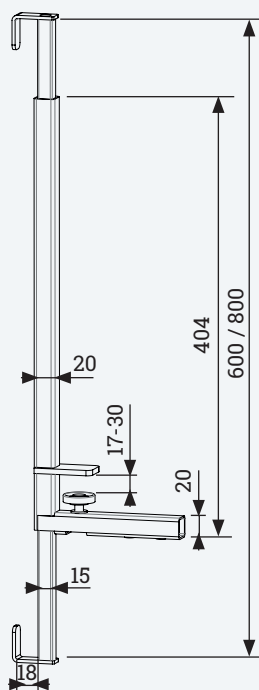

Technical drawings