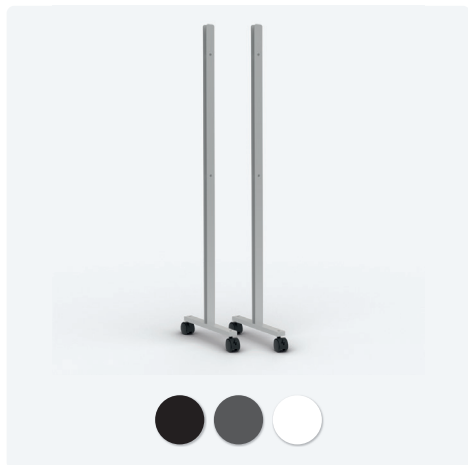

Height adjustable AKUSTIX Vario holder (VARIOPLEX System)

- ✓ Height-adjustable inner tube with 5 mounting holes (hole distance 5 cm)
- ✓ Expandable with cable tray BOXIT Varioplex or SOLIDO TC for 3 mm Plexiglas panels
- ✓ Suitable for AKUSTIX Vario elements (18 mm) with a height of 600 or 800 mm

Technical drawings

Height adjustability

Normal position

High position

Low position

Article	Description	Colour	Item-No.
SOLIDO Varioplex 600	2x Fitting for AKUSTIX Vario, inner tube: 600 mm, inner tube position height adjustable, steel powder coated, 2x Varioplex clamp, 4x clamping bracket 18 mm, 4x grub screw similar DIN 913 M4x4 mm, 4x screw countersunk M6x16 mm, 8x screw countersunk M5x12 mm	Black	308 127902
		Silver	308 127909
		White	308 128056
SOLIDO Varioplex 800	2x Fitting for AKUSTIX Vario, inner tube: 800 mm, inner tube position height adjustable, steel powder coated, 2x Varioplex clamp, 4x clamping bracket 18 mm, 4x grub screw similar DIN 913 M4x4 mm, 4x screw countersunk M6x16 mm, 8x screw countersunk M5x12 mm	Black	308 127916
		Silver	308 127923
		White	308 128063

Acoustic room divider stand AKUSTIX Muram

- ✔ Decorative panel holder
- ✔ Total height 1100 mm
- ✔ Can be used with lockable castors or with adjustable feet
- ✔ High-quality steel

Technical drawings

Article	Description	Colour	Item No.
SOLIDO M	2x SOLIDO M, holder for room divider AKUSTIX Muram, powder-coated, on castors with brakes and four additional adjustable leveling feet, total height: 1100 mm, 3 mm steel	Black	308 131381
		Silver	308 131388
		White	308 131395