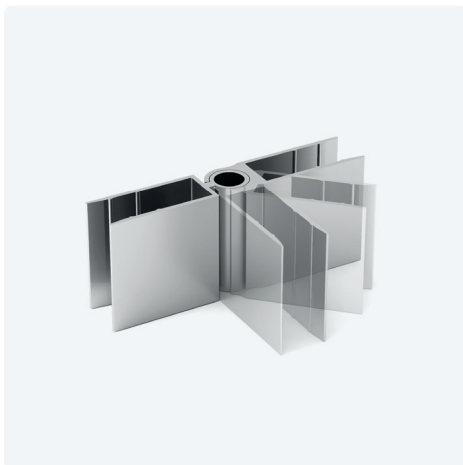

Table clamps for AKUSTIX Vario (eco)

- ✔ Decorative panel fixing
- ✔ Quick assembly without drilling holes in tabletop
- ✔ Can be mounted upwards and downwards
- ✔ Can be used for slanted table tops

Technical drawings

The corner connection profile for our AKUSTIX Vario (eco) elements

- ✔ Corner connection profile connects several AKUSTIX Vario- or AKUSTIX Vario eco- elements
- ✔ Aluminium anodized
- ✔ As 2 single profiles (50 mm) or 1 big profile (300 mm) available

Technical drawings

Article	Description	Material	Colour	Item-No.
SOLIDO CC 12/12/50	2x Corner connection profile for AKUSTIX Vario eco (12 mm), length: 50 mm	Alu, anodized	Silver	308 123835
SOLIDO CC 12/18/50	2x Corner connection profile for AKUSTIX Vario eco (12 mm) to AKUSTIX Vario (18 mm), length: 50 mm	Alu, anodized	Silver	308 123821
SOLIDO CC 18/18/50	2x Corner connection profile for AKUSTIX Vario (18 mm), length: 50 mm	Alu, anodized	Silver	308 123814
SOLIDO CC 24/24/50	2x Corner connection profile for AKUSTIX Vario (24 mm), length: 50 mm	Alu, anodized	Silver	308 134104
SOLIDO CC 12/12/300	Corner connection profile for AKUSTIX Vario eco (12 mm), length: 300 mm	Alu, anodized	Silver	308 123842
SOLIDO CC 12/18/300	Corner connection profile for AKUSTIX Vario eco (12 mm) to AKUSTIX Vario (18 mm), length: 300 mm	Alu, anodized	Silver	308 123828
SOLIDO CC 18/18/300	Corner connection profile for AKUSTIX Vario (18 mm), length: 300 mm	Alu, anodized	Silver	308 123807
SOLIDO CC 24/24/300	Corner connection profile for AKUSTIX Vario (24mm), length: 300 mm	Alu, anodized	Silver	308 134097

For connecting 2 acoustic modules

- ✔ Easy to mount
- ✔ Infinitely adjustable from 90° to 180
- ✔ With locking screw

Technical drawings

SOLIDO CC flex 18

SOLIDO CC flex 24

Article	Description	Colour	Item No.
SOLIDO CC flex	2x SOLIDO CC flex clamping hinge 18 mm, for connecting 2 acoustic modules	Aluminium	308 131689
SOLIDO CC flex	2x SOLIDO CC flex clamping hinge 24 mm, for connecting 2 acoustic modules	Aluminium	308 131696