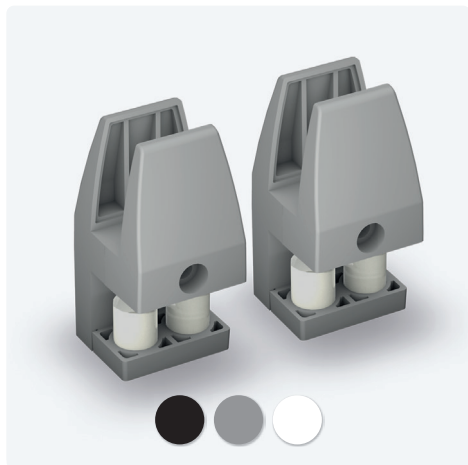

Technical drawings

Article	Description	Material	Colour	Item-No.
SOLIDO L	Table clamps for AKUSTIX Vario (eco), die-cast aluminium, clamping range acoustic panel: 3-18 mm, 2x similar DIN 912 M6x 16 mm thread length, 2x similar DIN 912 M6x 30 mm thread length, clamping range table top: 21-45 mm, 4x similar DIN 913 M6x12 mm thread length, 2x similar DIN 7984 M6x 16 mm, 2x similar DIN 7984 M6x 25 mm thread length, 2x similar DIN 7984 M6x 35 mm thread length	Aluminium die-cast	Black	308 123030
		Aluminium die-cast	Silver	308 123037
		Aluminium die-cast	White	308 123044

SOLIDO L24

Aluminium die-cast table clamp for AKUSTIX Table partition walls

- ✓ Plastic inlay (detachable) for 12mm table tops
- ✓ Clamp range: soft panels 20-36 mm
- ✓ Clamp range (table fixation): 10-36 mm