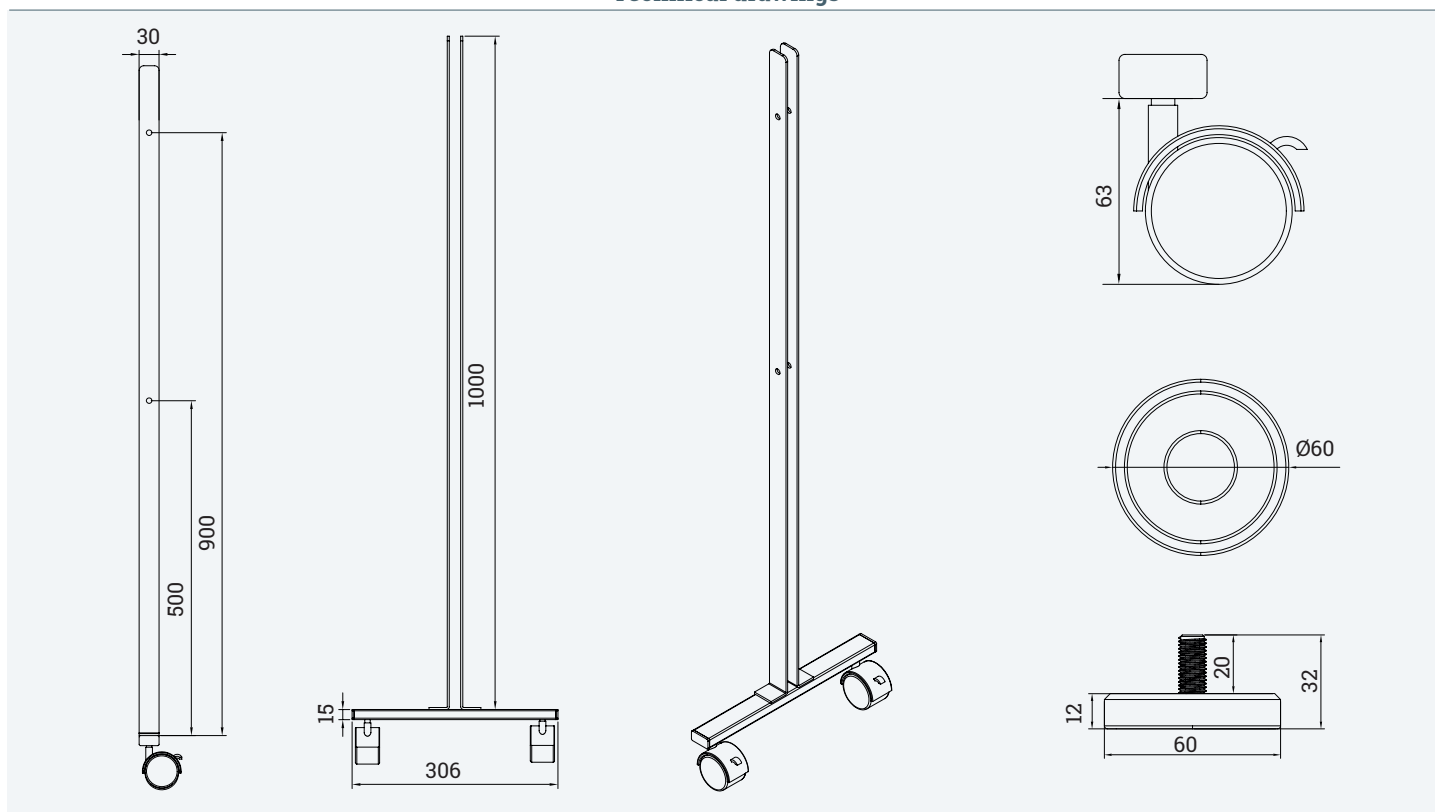

Technical drawings

Article	Description	Colour	Item No.
SOLIDO M	2x SOLIDO M, holder for room divider AKUSTIX Muram, powder-coated, on castors with brakes and four additional adjustable leveling feet, total height: 1100 mm, 3 mm steel	Black	308 131381
		Silver	308 131388
		White	308 131395