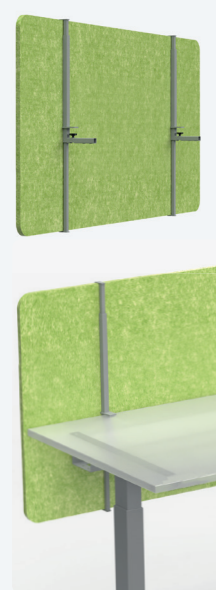

Height adjustable AKUSTIX Vario holder (VARIOPLEX System)

- ✓ Height-adjustable inner tube with 5 mounting holes (hole distance 5 cm)
- ✓ Expandable with cable tray BOXIT Varioplex or SOLIDO TC for 3 mm Plexiglas panels
- ✓ Suitable for AKUSTIX Vario elements (18 mm) with a height of 600 or 800 mm

Technical drawings

Height adjustability

Normal position

High position

Low position

Article	Description	Colour	Item-No.
SOLIDO Varioplex 600	2x Fitting for AKUSTIX Vario, inner tube: 600 mm, inner tube position height adjustable, steel powder coated, 2x Varioplex clamp, 4x clamping bracket 18 mm, 4x grub screw similar DIN 913 M4x4 mm, 4x screw countersunk M6x16 mm, 8x screw countersunk M5x12 mm	Black	308 127902
		Silver	308 127909
		White	308 128056
SOLIDO Varioplex 800	2x Fitting for AKUSTIX Vario, inner tube: 800 mm, inner tube position height adjustable, steel powder coated, 2x Varioplex clamp, 4x clamping bracket 18 mm, 4x grub screw similar DIN 913 M4x4 mm, 4x screw countersunk M6x16 mm, 8x screw countersunk M5x12 mm	Black	308 127916
		Silver	308 127923
		White	308 128063

Acoustic room divider stand AKUSTIX Muram

- ✔ Decorative panel holder
- ✔ Total height 1100 mm
- ✔ Can be used with lockable castors or with adjustable feet
- ✔ High-quality steel

Technical drawings

Article	Description	Colour	Item No.
SOLIDO M	2x SOLIDO M, holder for room divider AKUSTIX Muram, powder-coated, on castors with brakes and four additional adjustable leveling feet, total height: 1100 mm, 3 mm steel	Black	308 131381
		Silver	308 131388
		White	308 131395