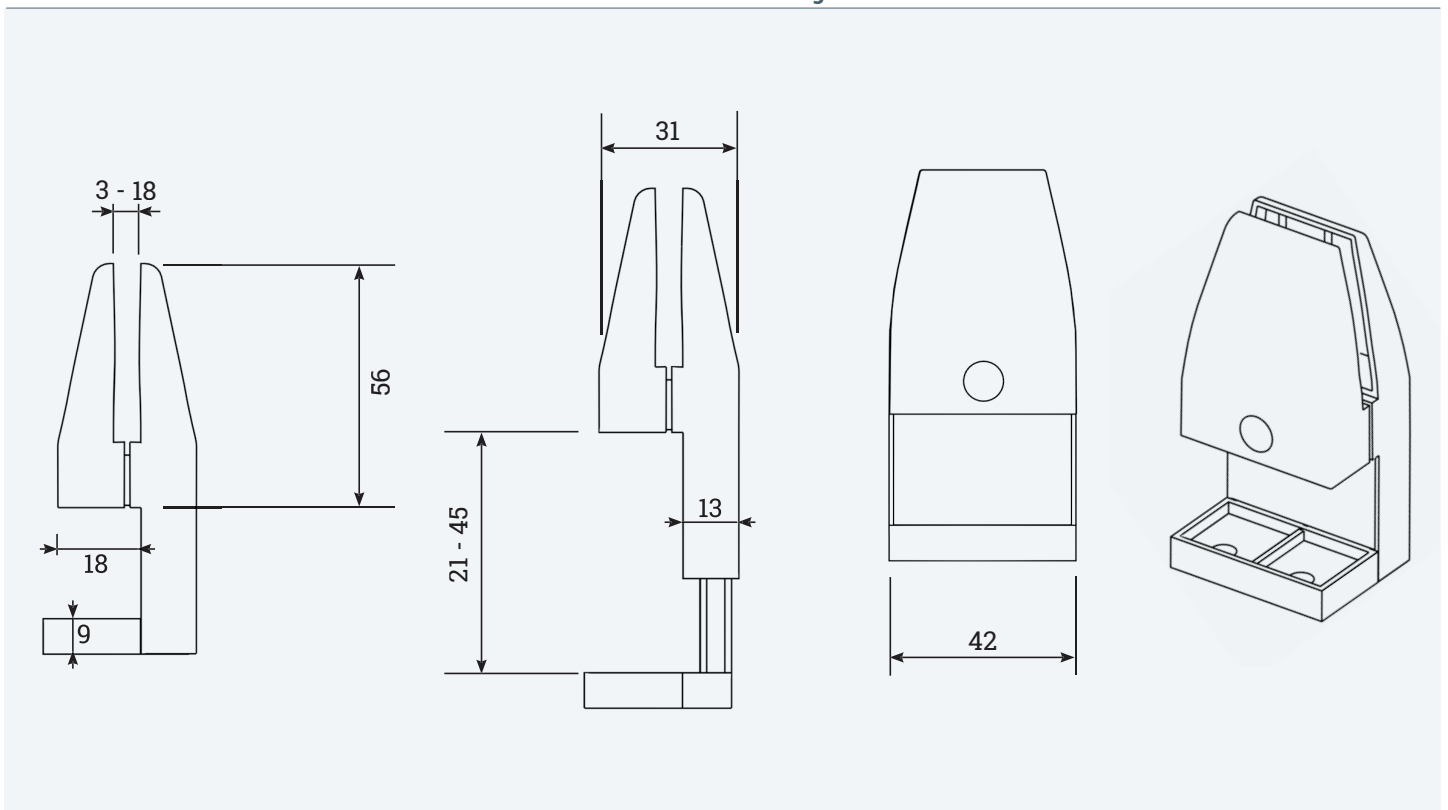

Technical drawings

Article	Description	Material	Colour	Item-No.
SOLIDO L	Table clamps for AKUSTIX Vario (eco), die-cast aluminium, clamping range acoustic panel: 3-18 mm, 2x similar DIN 912 M6x 16 mm thread length, 2x similar DIN 912 M6x 30 mm thread length, clamping range table top: 21-45 mm, 4x similar DIN 913 M6x12 mm thread length, 2x similar DIN 7984 M6x 16 mm, 2x similar DIN 7984 M6x 25 mm thread length, 2x similar DIN 7984 M6x 35 mm thread length	Aluminium die-cast	Black	308 123030
		Aluminium die-cast	Silver	308 123037
		Aluminium die-cast	White	308 123044