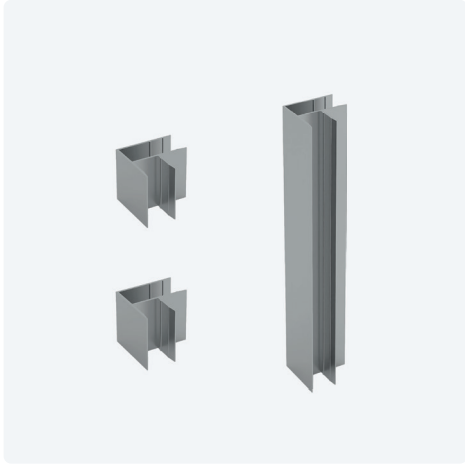

The corner connection profile for our AKUSTIX Vario (eco) elements

- ✔ Corner connection profile connects several AKUSTIX Vario- or AKUSTIX Vario eco- elements
- ✔ Aluminium anodized
- ✔ As 2 single profiles (50 mm) or 1 big profile (300 mm) available