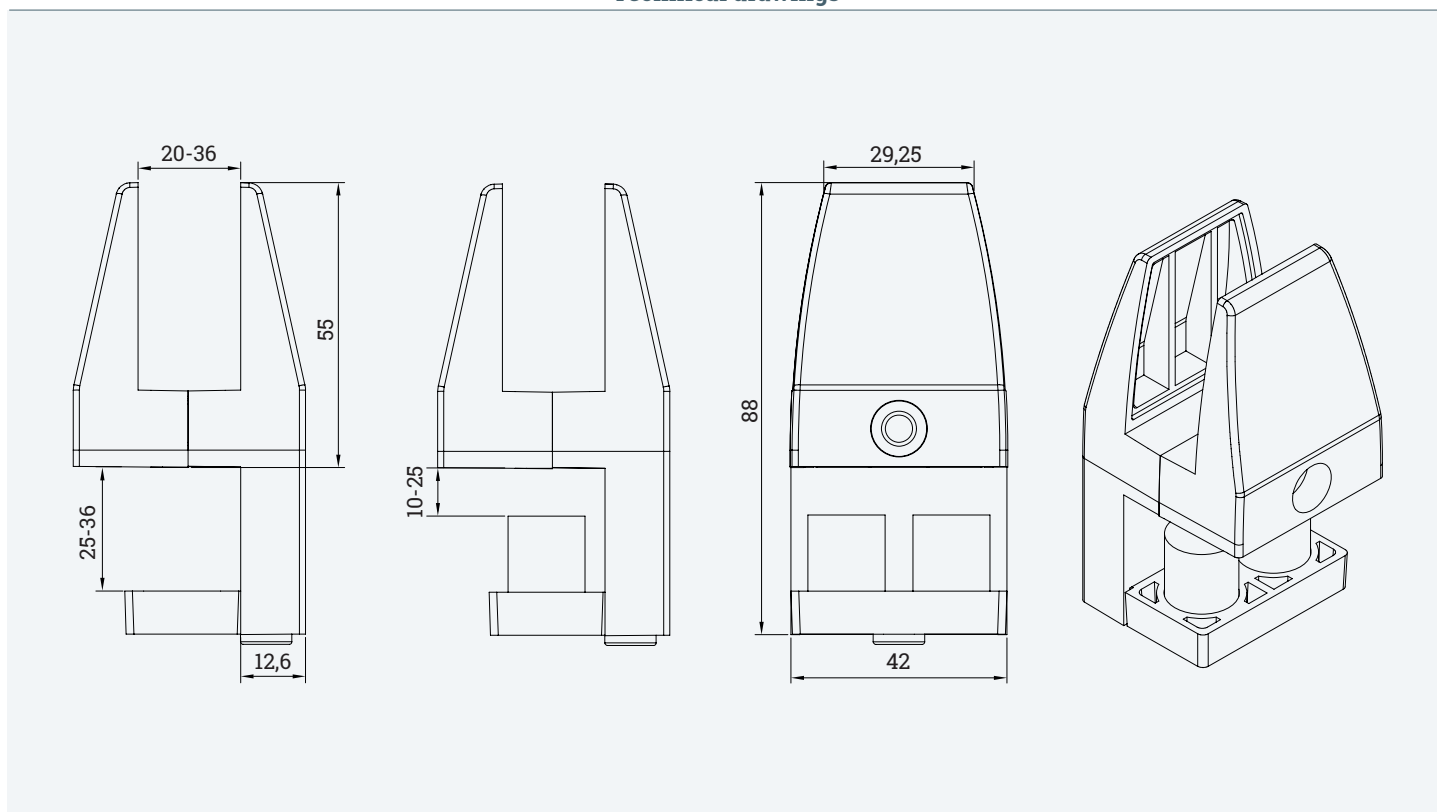

Technical drawings

Article	Description	Material	Colour	Item-No.
SOLIDO L24	Table clamps for AKUSTIX Vario, die-cast aluminium, clamping range acoustic panel: 20-36 mm, clamping range table top: 10-36 mm, 2x similar DIN 912 M6x30 mm thread length (in Black) 2x DIN 7380-1 M6x30 mm thread length (in Black) 4x inserts for 10 mm table tops	Plastic	Black	308 130744
		Plastic	Silver	308 130751
		Plastic	White	308 130758