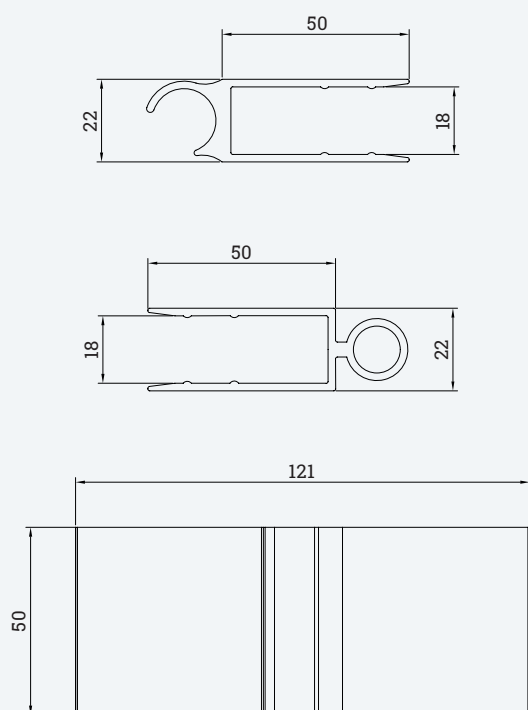

Technical drawings

SOLIDO CC flex 18