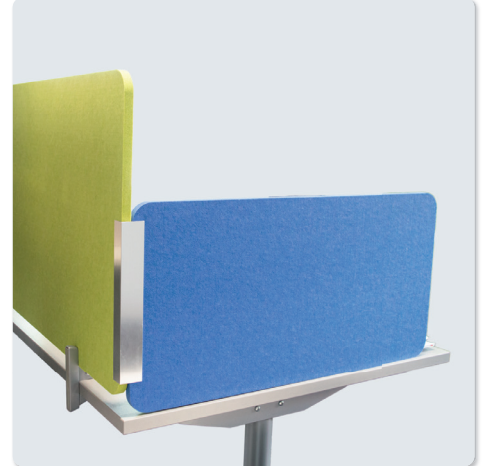

The corner connection profile for our AKUSTIX Vario (eco) elements

- ✔ Corner connection profile connects several AKUSTIX Vario- or AKUSTIX Vario eco- elements
- ✔ Aluminium anodized
- ✔ As 2 single profiles (50 mm) or 1 big profile (300 mm) available