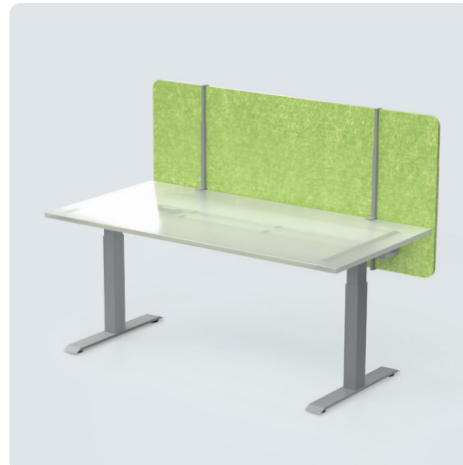

Height adjustable AKUSTIX Vario holder (VARIOPLEX System)

- ✓ Height-adjustable inner tube with 5 mounting holes (hole distance 5 cm)
- ✓ Expandable with cable tray BOXIT Varioplex or SOLIDO TC for 3 mm Plexiglas panels
- ✓ Suitable for AKUSTIX Vario elements (18 mm) with a height of 600 or 800 mm