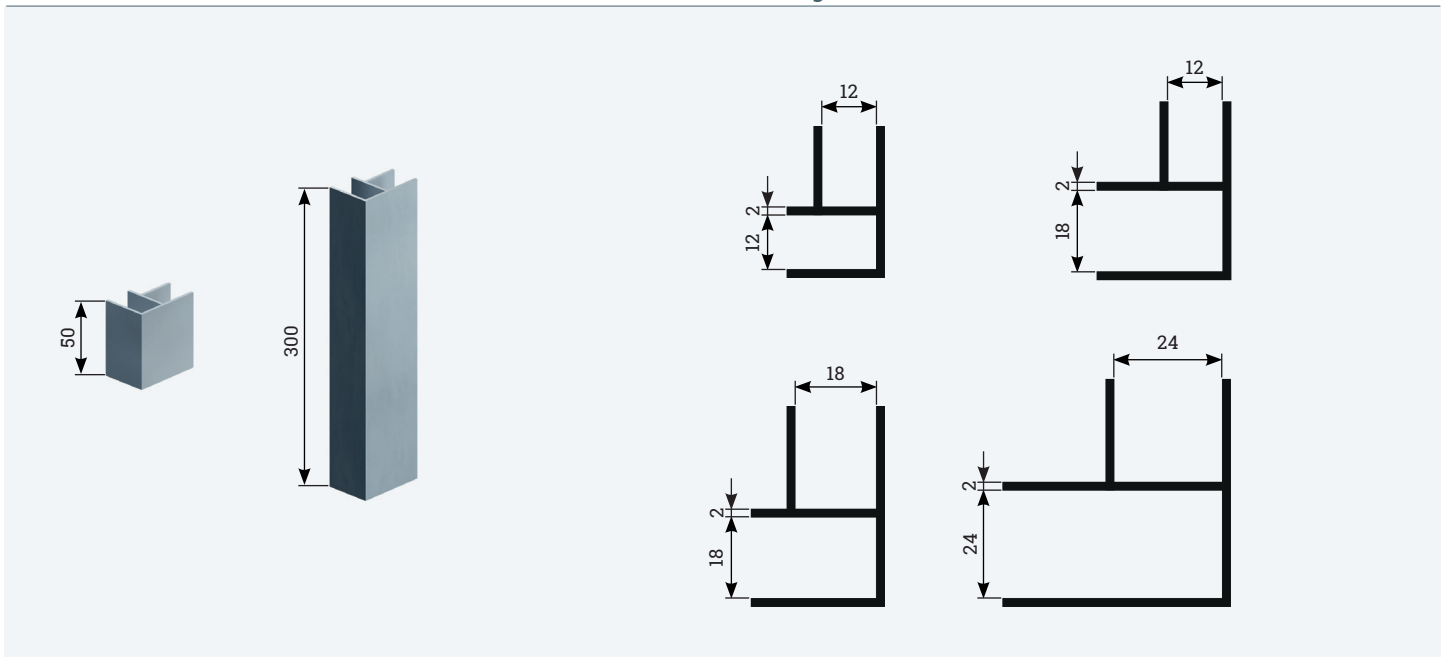

Technical drawings

Article	Description	Material	Colour	Item-No.
SOLIDO CC 12/12/50	2x Corner connection profile for AKUSTIX Vario eco (12 mm), length: 50 mm	Alu, anodized	Silver	308 123835
SOLIDO CC 12/18/50	2x Corner connection profile for AKUSTIX Vario eco (12 mm) to AKUSTIX Vario (18 mm), length: 50 mm	Alu, anodized	Silver	308 123821
SOLIDO CC 18/18/50	2x Corner connection profile for AKUSTIX Vario (18 mm), length: 50 mm	Alu, anodized	Silver	308 123814
SOLIDO CC 24/24/50	2x Corner connection profile for AKUSTIX Vario (24 mm), length: 50 mm	Alu, anodized	Silver	308 134104
SOLIDO CC 12/12/300	Corner connection profile for AKUSTIX Vario eco (12 mm), length: 300 mm	Alu, anodized	Silver	308 123842
SOLIDO CC 12/18/300	Corner connection profile for AKUSTIX Vario eco (12 mm) to AKUSTIX Vario (18 mm), length: 300 mm	Alu, anodized	Silver	308 123828
SOLIDO CC 18/18/300	Corner connection profile for AKUSTIX Vario (18 mm), length: 300 mm	Alu, anodized	Silver	308 123807
SOLIDO CC 24/24/300	Corner connection profile for AKUSTIX Vario (24mm), length: 300 mm	Alu, anodized	Silver	308 134097