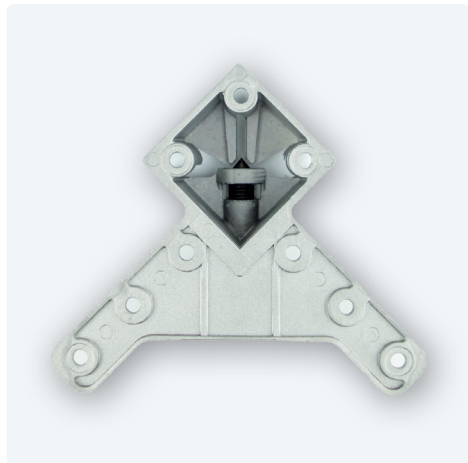

## Table leg V

- ✔ set with 4 pieces
- ✔ with allen key fixation
- ✔ height adjustable

## Table leg R

- ✔ steel with  $\varnothing$  60
- ✔ with 1,5 mm plate-fixation
- ✔ heigh adjustable

## Table leg C

- ✔ set with 4 pieces
- ✔ with 1,5 mm plate-fixation
- ✔ height adjustable

## Table leg QD

- ✔ Square 60x60 mm, made of steel
- ✔ packing: 4 pieces in a set
- ✔ Screw-on plate with allen key fixing
- ✔ height adjustable + 25 mm