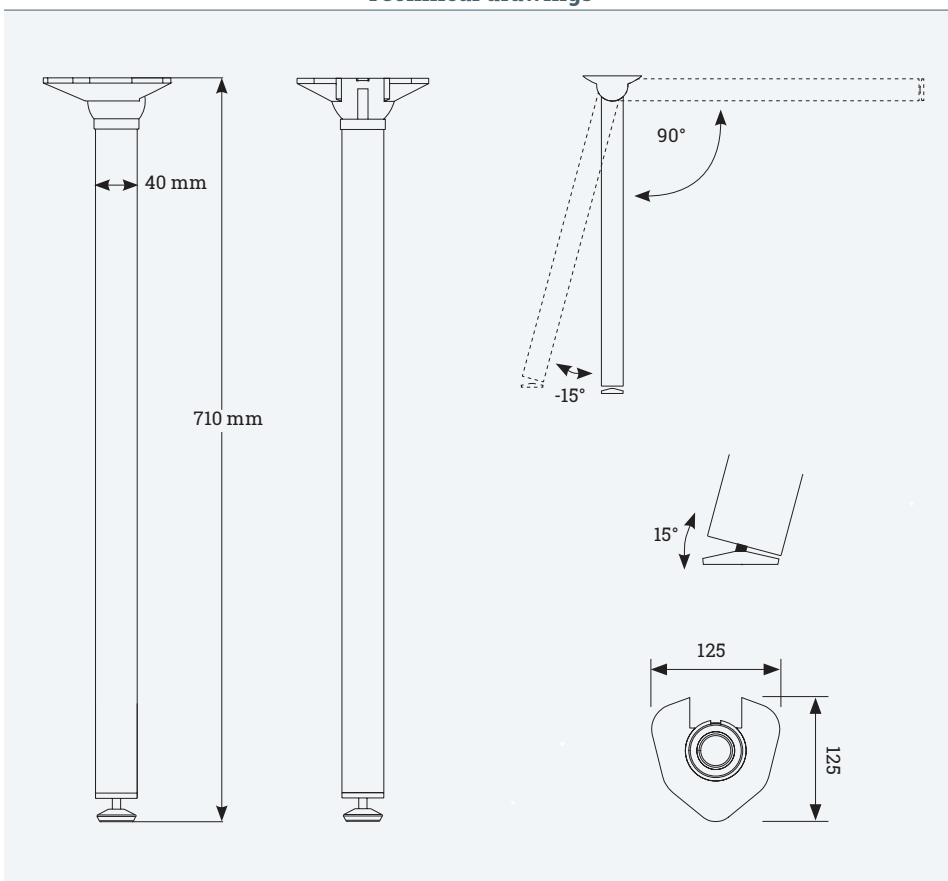

## Table leg QD

- ✔ Square 60x60 mm, made of steel
- ✔ packing: 4 pieces in a set
- ✔ Screw-on plate with allen key fixing
- ✔ height adjustable + 25 mm

### Technical Drawing

| Article  | Description  | Colour                 | Item No.   |
|----------|--|------------------------|------------|
| TALEG QD | Square table leg with screw-on plate, allen key fixing, 60x60x710 mm, packed with 4 pieces per box | Chrome polished        | 312 128140 |
|          |  | Aluminium matt         | 312 128147 |
|          |  | Stainless steel finish | 312 128154 |
|          |  | White                  | 312 128161 |
|          |  | Black                  | 312 128168 |

# TALEG Fold eco

Quick to set up and dismantle

- ✔ with plate fixation
- ✔ 90°/ -15° foldable
- ✔ 10 mm stepless height adjustable
- ✔ Standfoot 15° pivotable and 10mm height adjustable
- ✔ lockable in open or closed condition
- ✔ available in 4 colours

## Technical drawings

| Article        | Description   | Colour                    | Item No.   |
|----------------|---|---------------------------|------------|
| TALEG Fold eco | Ø 40x710 mm, packed with 4 tablelegs per box, steel | Chromed                   | 312 120664 |
|                |   | RAL 9006, White aluminium | 312 120671 |
|                |   | Black (matt)              | 312 120678 |
|                |   | Nickel-plate (matt)       | 312 120685 |