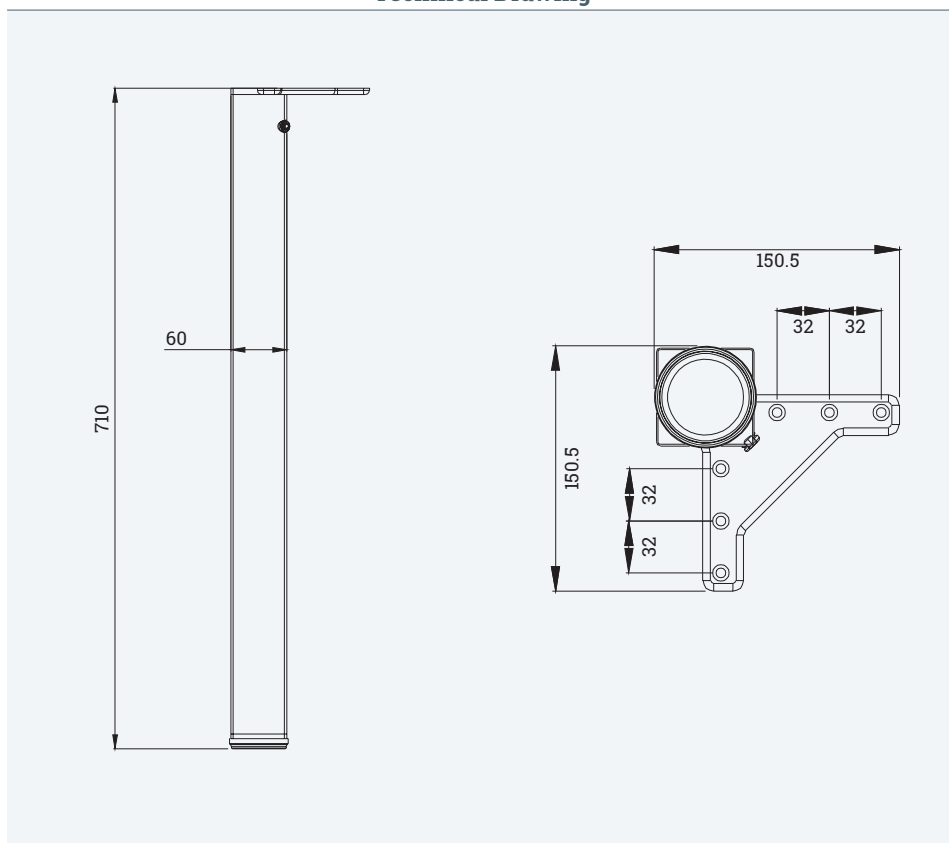

## Table leg R

- ✔ steel with  $\varnothing$  60
- ✔ with 1,5 mm plate-fixation
- ✔ heigh adjustable

## Table leg C

- ✔ set with 4 pieces
- ✔ with 1,5 mm plate-fixation
- ✔ height adjustable

## Table leg QD

- ✔ Square 60x60 mm, made of steel
- ✔ packing: 4 pieces in a set
- ✔ Screw-on plate with allen key fixing
- ✔ height adjustable + 25 mm

### Technical Drawing

| Article  | Description  | Colour                 | Item No.   |
|----------|--|------------------------|------------|
| TALEG QD | Square table leg with screw-on plate, allen key fixing, 60x60x710 mm, packed with 4 pieces per box | Chrome polished        | 312 128140 |
|          |  | Aluminium matt         | 312 128147 |
|          |  | Stainless steel finish | 312 128154 |
|          |  | White                  | 312 128161 |
|          |  | Black                  | 312 128168 |