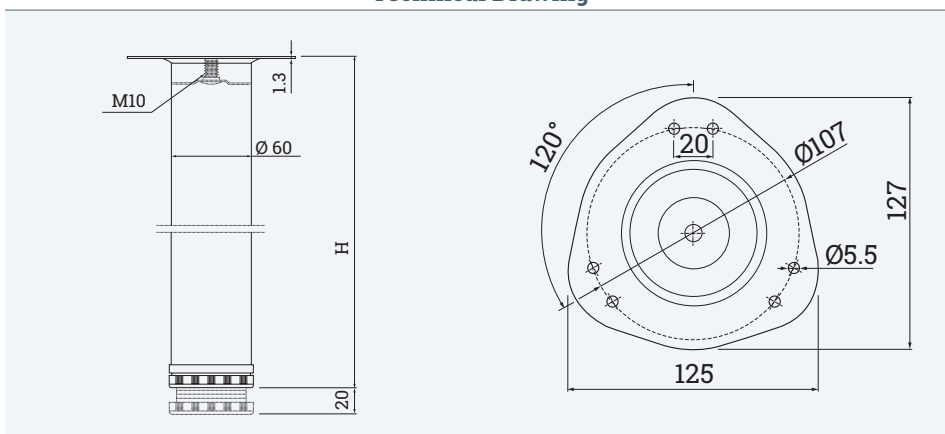

Technical Drawing

Article	Description	Colour	Item No.
TALEG R	$\varnothing$ 60x710 mm, packed with 4 pieces per box	Chrome polished	312 109814
		Stainless steel finish	312 109821
		Black	312 109835
		White aluminium	312 126852
		White	312 109828
	$\varnothing$ 60x870 mm, packed with 4 pieces per box	Chrome polished	312 109842
		Stainless steel finish	312 109849
		Black	312 126859
		White aluminium	312 126873
		White	312 126866
	$\varnothing$ 60x1100 mm, packed with 4 pieces per box	Chrome polished	312 126880
		Stainless steel finish	312 126887
		Black	312 126894
		White aluminium	312 126908
		White	312 126901
	$\varnothing$ 60x1100 mm, separately packed in one box	Chrome polished	312 109856
Stainless steel finish		312 109863