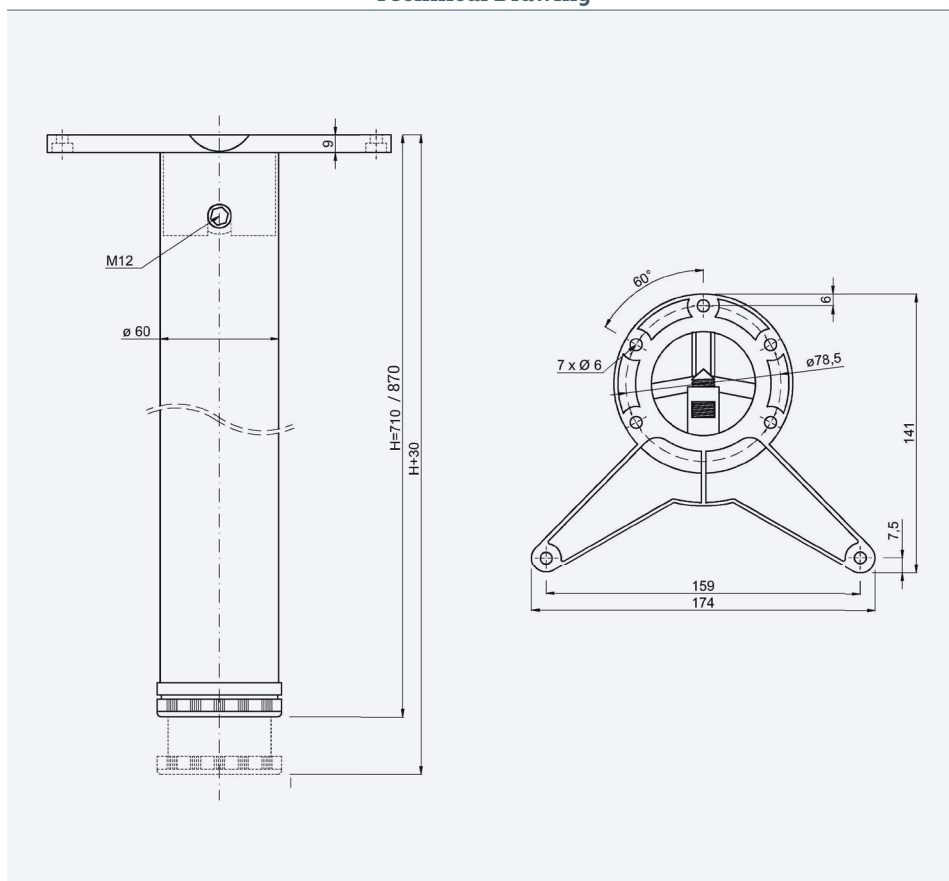

Article	Description	Colour	Item No.
TALEG V	Ø 60x710 mm, packed with 4 pieces per box	Chrome polished	312 109800
		Stainless steel finish	312 109807
	Ø 60x870 mm, packed with 4 pieces per box	Black	312 133159
		Stainless steel finish	312 122365