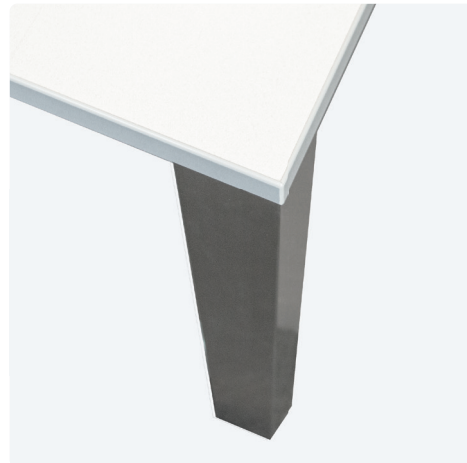

## Table leg V

- ✔ set with 4 pieces
- ✔ with allen key fixation
- ✔ height adjustable

## Table leg R

- ✔ steel with  $\varnothing$  60
- ✔ with 1,5 mm plate-fixation
- ✔ heigh adjustable

## Table leg C

- ✔ set with 4 pieces
- ✔ with 1,5 mm plate-fixation
- ✔ height adjustable

## Table leg QD

- ✔ Square 60x60 mm, made of steel
- ✔ packing: 4 pieces in a set
- ✔ Screw-on plate with allen key fixing
- ✔ height adjustable + 25 mm