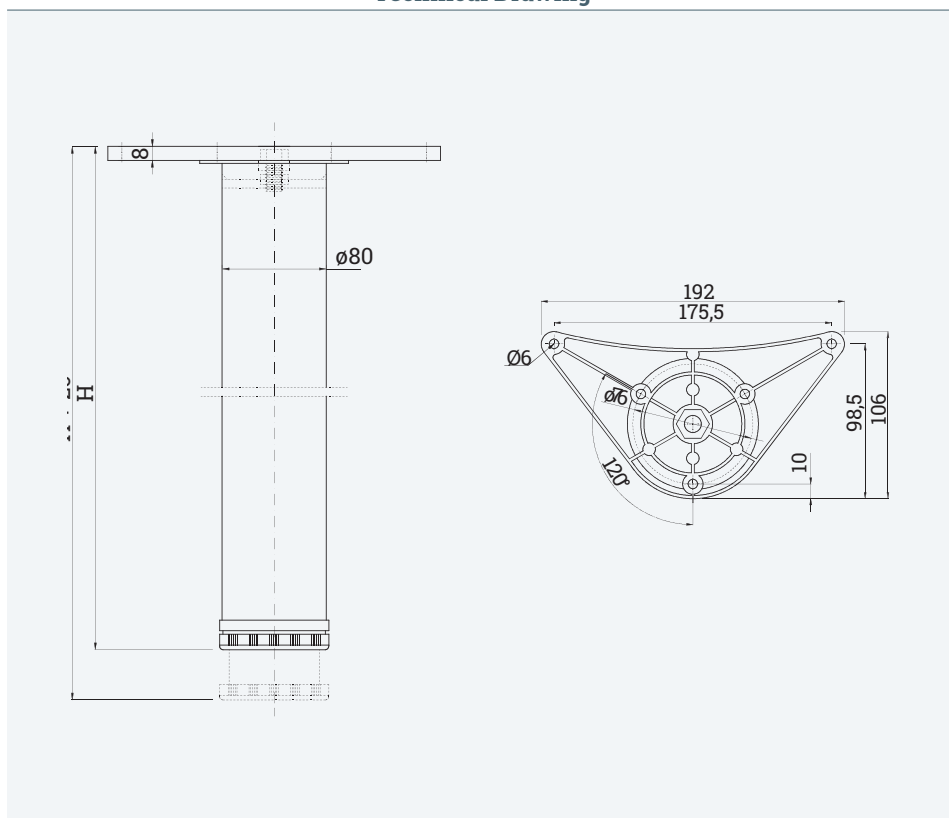

## Table leg R

- ✔ steel with  $\varnothing$  60
- ✔ with 1,5 mm plate-fixation
- ✔ heigh adjustable

## Table leg C

- ✔ set with 4 pieces
- ✔ with 1,5 mm plate-fixation
- ✔ height adjustable

### Technical Drawing

| Article | Description                                | Colour                 | Item No.   |
|---------|--|------------------------|------------|
| TALEG C | Ø 80x710 mm, packed with 4 pieces per box  | Chrom polished         | 312 109870 |
|         |  | Stainless steel finish | 312 109877 |
|         | Ø 80x870 mm, packed with 4 pieces per box  | Chrom polished         | 312 109884 |
|         |  | Stainless steel finish | 312 109891 |
|         | Ø 80x1100 mm, packed with 4 pieces per box | Chrom polished         | 312 120769 |
|         |  | Stainless steel finish | 312 111578 |

## Table leg QD

- ✔ Square 60x60 mm, made of steel
- ✔ packing: 4 pieces in a set
- ✔ Screw-on plate with allen key fixing
- ✔ height adjustable + 25 mm