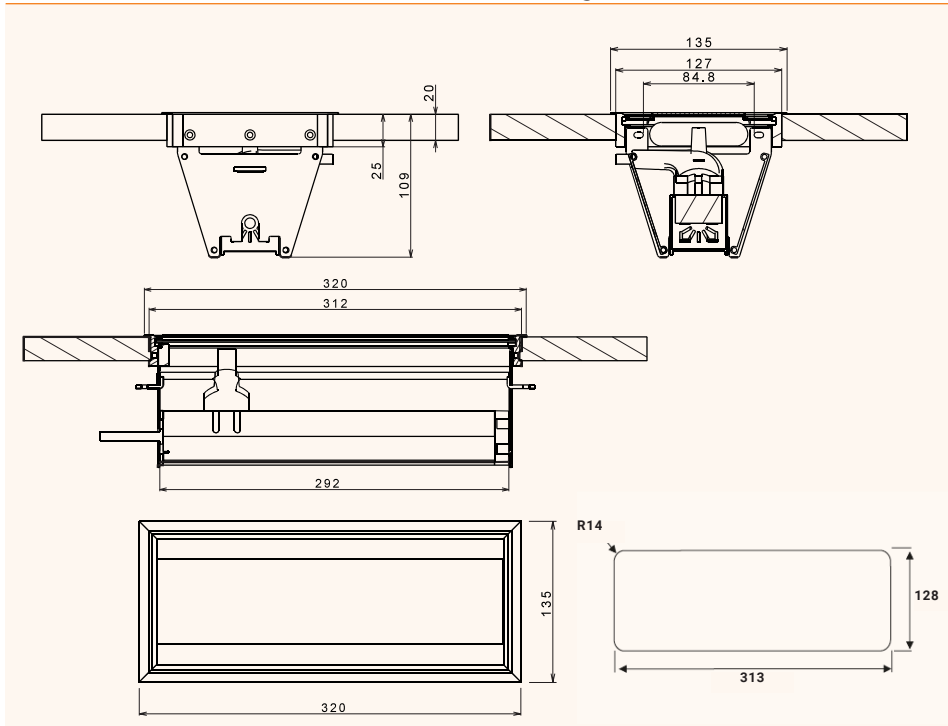

# EXIT 90 plus

Access plate with integrated multifunctional power strip

- ✓ Hinged dual opening with soft-close mechanism
- ✓ Configuration: 3x power, 1x USB-A charger, 1x USB-C charger, 2x free slots for Keystones
- ✓ Diverse connectivity because of the Keystone-system
- ✓ Cable length: 2 m
- ✓ Available in 3 socket standards: DE / FR / IT UNEL and 3 colours: white / black / alu

Technical Drawings

Details

# EXIT 90 plus

Access plate with integrated multifunctional power strip

EXIT 90 plus with 2 power sockets

Aluminium

135 x 288 x 109 mm

205 126705

205 126712

205 126719

205 126754

205 126775

205 126768

Black

135 x 320 x 109 mm

205 126789

205 126782

205 126761