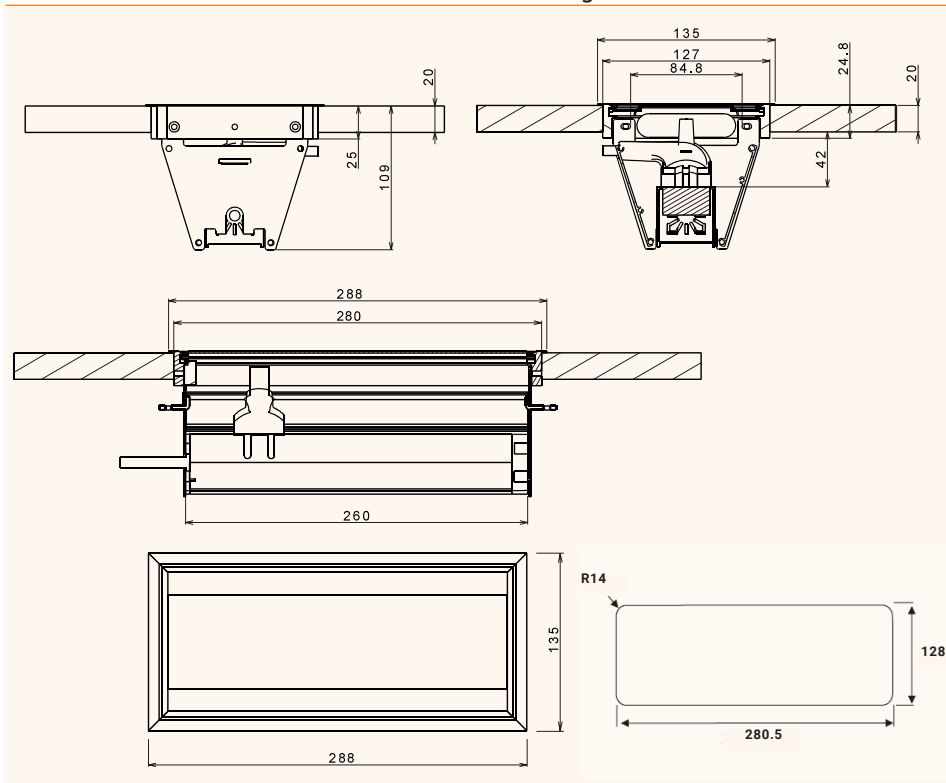

Technical Drawings