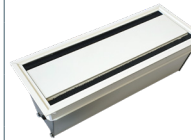

# EXIT 90 plus

Access plate with integrated multifunctional power strip

EXIT 90 plus with 2 power sockets

Aluminium

135 x 288 x 109 mm

205 126705

205 126712

205 126719

EXIT 90 plus with 3 power sockets

Aluminium

135 x 320 x 109 mm

205 126733

205 126740

205 126726

White

135 x 320 x 109 mm