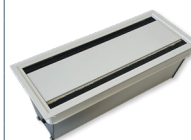

## KEYSTONES

Article	Description	Country	Colour	Item No.
EXIT 90 plus	3x Power 1x USB-A-charger 1x USB-C-charger 2x Slots for Keystones 135x320x109 mm	DE	Aluminium	205 126733
			White	205 126754
			Black	205 126789
		FR	Aluminium	205 126740
			White	205 126775
			Black	205 126782
		IT	Aluminium	205 126726
			White	205 126768
			Black	205 126761
Keystone USB-A	Inset: USB-A element		Black	205 108029
Keystone RJ45	Inset: RJ45 element		Silver	205 108015
Keystone HDMI	Inset: HDMI element		Black	205 108134
Keystone Blind plug	Inset: Blind plug		Black	205 107595
Keystone Audio	Inset: 3.5 Audio element		Black	205 127979
Keystone USB-C	Inset: USB-C element		Black	205 127972

# EXIT 90 plus

Access plate with integrated multifunctional power strip

EXIT 90 plus with 2 power sockets

Aluminium

135 x 288 x 109 mm

205 126705

205 126712

205 126719

EXIT 90 plus with 3 power sockets

Aluminium

135 x 320 x 109 mm

205 126733

205 126740

205 126726

White

135 x 320 x 109 mm