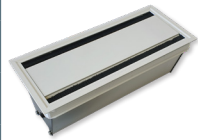

## KEYSTONES

Article	Description	Country	Colour	Item No.
EXIT 90 plus	3x Power 1x USB-A-charger 1x USB-C-charger 2x Slots for Keystones 135x320x109 mm	DE	Aluminium	205 126733
			White	205 126754
			Black	205 126789
		FR	Aluminium	205 126740
			White	205 126775
			Black	205 126782
		IT	Aluminium	205 126726
			White	205 126768
			Black	205 126761
Keystone USB-A	Inset: USB-A element		Black	205 108029
Keystone RJ45	Inset: RJ45 element		Silver	205 108015
Keystone HDMI	Inset: HDMI element		Black	205 108134
Keystone Blind plug	Inset: Blind plug		Black	205 107595
Keystone Audio	Inset: 3.5 Audio element		Black	205 127979
Keystone USB-C	Inset: USB-C element		Black	205 127972

# EXIT 90 plus

Access plate with integrated multifunctional power strip

EXIT 90 plus with 2 power sockets

Aluminium

135 x 288 x 109 mm

205 126705

205 126712

205 126719