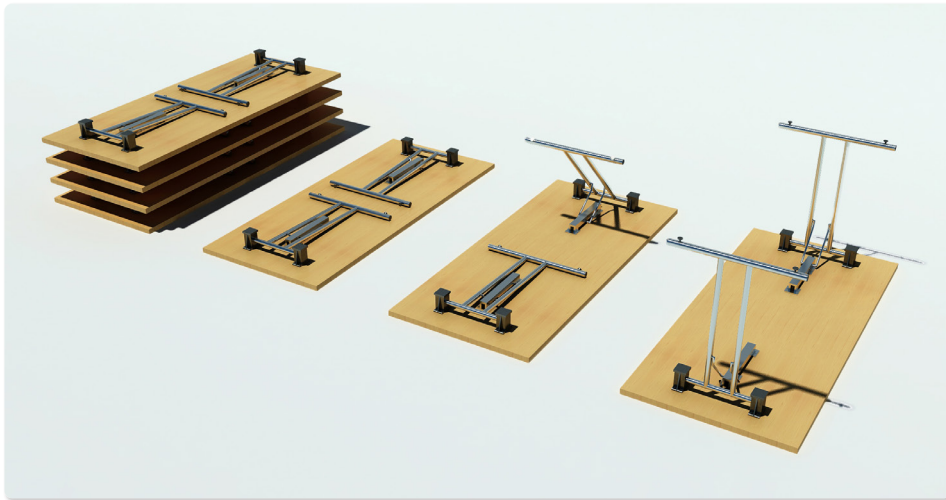

- ✔ Easy handling, stable, quick assembly and dismantling
- ✔ Can be stored space saving
- ✔ Safe lock mechanism
- ✔ Locking possible in folded or assembled condition

Details

Height adjustable 710 - 715 mm
 Width of footer 590 mm
 Table dimensions above 1200 x 600 mm
 Material: steel roundtube
 plastic accessories, black

Technical Drawing

Drilling pattern

Folded in with tabletop

Quick and comfortable folding mechanism with locking lever.

Article	Description	Colour	Item No
FOLDIX T-ECON	Complete foldable tableframe in T-Form, steel, heigth adjustable 710 - 715 mm, footer width: 590 mm, suitable for table dimensions: min. 1200x600mm, incl. accessories and assembly instructions	black, #4882.066	312 110003
		silvergry, RAL 9006, #4882.088	312 109996
		chromed, #4882.036	312 110479

Technical Drawing

Drilling pattern

Article	Description	Colour	Item No
FOLDIX D-ECON	Complete foldable tableframe in D-Form, steel, height adjustable 710 - 715 mm, footer width: 590 mm, suitable for table dimensions: min. 1200 x 600 mm, incl. accessories and assembly instructions	black, #4882.666	312 110010
		silvergry, RAL 9006, #4882.688	312 110017
		chromed, #4882.636	312 110948