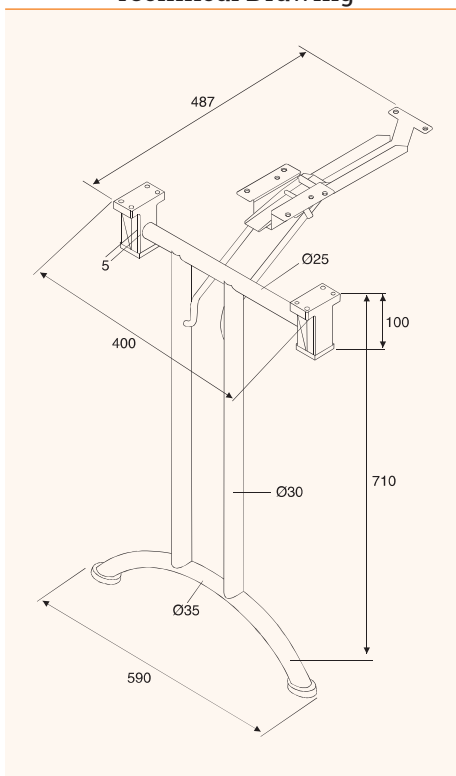

- ✔ Easy handling, stable, quick assembly and dismantling
- ✔ Can be stored space saving
- ✔ Safe lock mechanism
- ✔ Locking possible in folded or assembled condition

Details

Height adjustable 710 - 715 mm
 Width of footer 590 mm
 Table dimensions above 1200 x 600 mm
 Material: steel roundtube
 plastic accessories, black

Technical Drawing

Drilling pattern

Folded in with tabletop

Quick and comfortable folding mechanism with locking lever.

Article	Description	Colour	Item No
FOLDIX T-ECON	Complete foldable tableframe in T-Form, steel, heigth adjustable 710 - 715 mm, footer width: 590 mm, suitable for table dimensions: min. 1200x600mm, incl. accessories and assembly instructions	black, #4882.066	312 110003
		silvergry, RAL 9006, #4882.088	312 109996
		chromed, #4882.036	312 110479

Technical Drawing

Drilling pattern

Article	Description	Colour	Item No
FOLDIX D-ECON	Complete foldable tableframe in D-Form, steel, height adjustable 710 - 715 mm, footer width: 590 mm, suitable for table dimensions: min. 1200 x 600 mm, incl. accessories and assembly instructions	black, #4882.666	312 110010
		silvergry, RAL 9006, #4882.688	312 110017
		chromed, #4882.636	312 110948