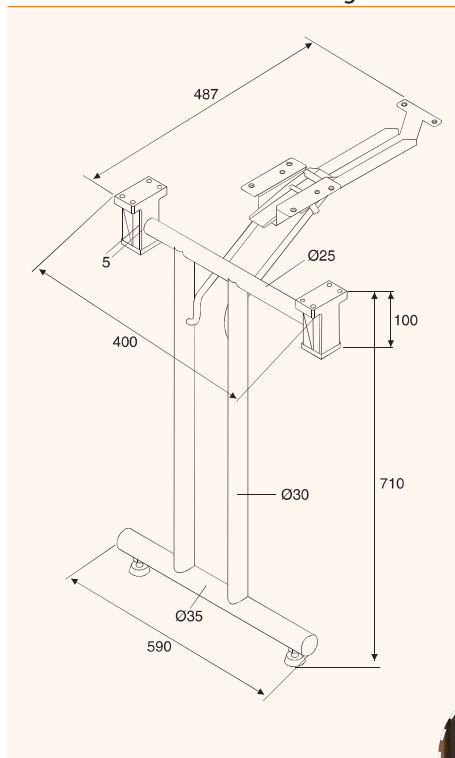

- ✔ Easy handling, stable, quick assembly and dismantling
- ✔ Can be stored space saving
- ✔ Safe lock mechanism
- ✔ Locking possible in folded or assembled condition

Details

Height adjustable 710 - 715 mm
 Width of footer 590 mm
 Table dimensions above 1200 x 600 mm
 Material: steel roundtube
 plastic accessories, black

Technical Drawing

Drilling pattern

Folded in with tabletop

Quick and comfortable folding mechanism with locking lever.

Article	Description	Colour	Item No
FOLDIX T-ECON	Complete foldable tableframe in T-Form, steel, heigth adjustable 710 - 715 mm, footer width: 590 mm, suitable for table dimensions: min. 1200x600mm, incl. accessories and assembly instructions	black, #4882.066	312 110003
		silvergry, RAL 9006, #4882.088	312 109996
		chromed, #4882.036	312 110479

Technical Drawing

Drilling pattern

Article	Description	Colour	Item No
FOLDIX D-ECON	Complete foldable tableframe in D-Form, steel, height adjustable 710 - 715 mm, footer width: 590 mm, suitable for table dimensions: min. 1200 x 600 mm, incl. accessories and assembly instructions	black, #4882.666	312 110010
		silvergry, RAL 9006, #4882.688	312 110017
		chromed, #4882.636	312 110948