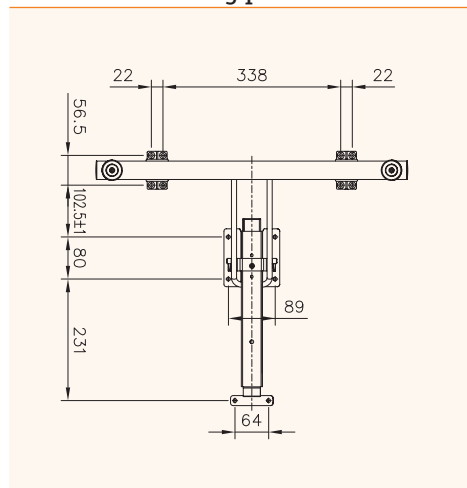

- ✔ Easy handling, stable, quick assembly and dismantling
- ✔ Can be stored space saving
- ✔ Safe lock mechanism
- ✔ Locking possible in folded or assembled condition

Details

Height adjustable 710 - 715 mm
 Width of footer 590 mm
 Table dimensions above 1200 x 600 mm
 Material: steel roundtube
 plastic accessories, black

Technical Drawing

Drilling pattern

Folded in with tabletop

Quick and comfortable folding mechanism with locking lever.

Article	Description	Colour	Item No
FOLDIX T-ECON	Complete foldable tableframe in T-Form, steel, heigth adjustable 710 - 715 mm, footer width: 590 mm, suitable for table dimensions: min. 1200x600mm, incl. accessories and assembly instructions	black, #4882.066	312 110003
		silvergry, RAL 9006, #4882.088	312 109996
		chromed, #4882.036	312 110479

Technical Drawing

Drilling pattern

Article	Description	Colour	Item No
FOLDIX D-ECON	Complete foldable tableframe in D-Form, steel, height adjustable 710 - 715 mm, footer width: 590 mm, suitable for table dimensions: min. 1200 x 600 mm, incl. accessories and assembly instructions	black, #4882.666	312 110010
		silvergry, RAL 9006, #4882.688	312 110017
		chromed, #4882.636	312 110948