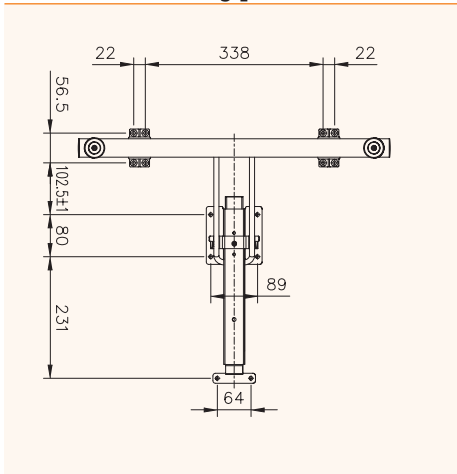

- ✔ Easy handling, stable, quick assembly and dismantling
- ✔ Can be stored space saving
- ✔ Safe lock mechanism
- ✔ Locking possible in folded or assembled condition

Details

Height adjustable 710 - 715 mm
 Width of footer 590 mm
 Table dimensions above 1200 x 600 mm
 Material: steel roundtube
 plastic accessories, black

Technical Drawing

Drilling pattern

Folded in with tabletop

Quick and comfortable folding mechanism with locking lever.

Article	Description	Colour	Item No
FOLDIX T-ECON	Complete foldable tableframe in T-Form, steel, heigth adjustable 710 - 715 mm, footer width: 590 mm, suitable for table dimensions: min. 1200x600mm, incl. accessories and assembly instructions	black, #4882.066	312 110003
		silvergry, RAL 9006, #4882.088	312 109996
		chromed, #4882.036	312 110479

Technical Drawing

Drilling pattern

Article	Description	Colour	Item No
FOLDIX D-ECON	Complete foldable tableframe in D-Form, steel, height adjustable 710 - 715 mm, footer width: 590 mm, suitable for table dimensions: min. 1200 x 600 mm, incl. accessories and assembly instructions	black, #4882.666	312 110010
		silvergry, RAL 9006, #4882.688	312 110017
		chromed, #4882.636	312 110948