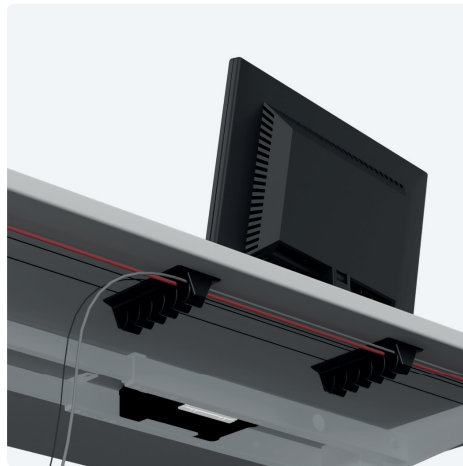

CATCHIT Up

The quick cable-routing solution for all desks models

- ✔ Perfect for all desk modules
- ✔ easy installation
- ✔ with 4 or 6 routing modules

Technical drawings

Article	Description	Colour	Item No.
CATCHIT Up 4-Modules	plastic cable clamp with 4 cable routing modules, easy installation	Black	203 106839
		Grey	203 106818
		White	203 106832
4x CATCHIT Up 4-Modules	4x plastic cable clamp with 4 cable routing modules, easy installation	Black	203 107049
CATCHIT Up 6-Modules	plastic cable clamp with 6 cable routing modules, easy installation	Black	203 106804
		Grey	203 106811
		White	203 106825
4x CATCHIT Up 6-Modules	4x plastic cable clamp with 6 cable routing modules, easy installation	Grey	203 106979