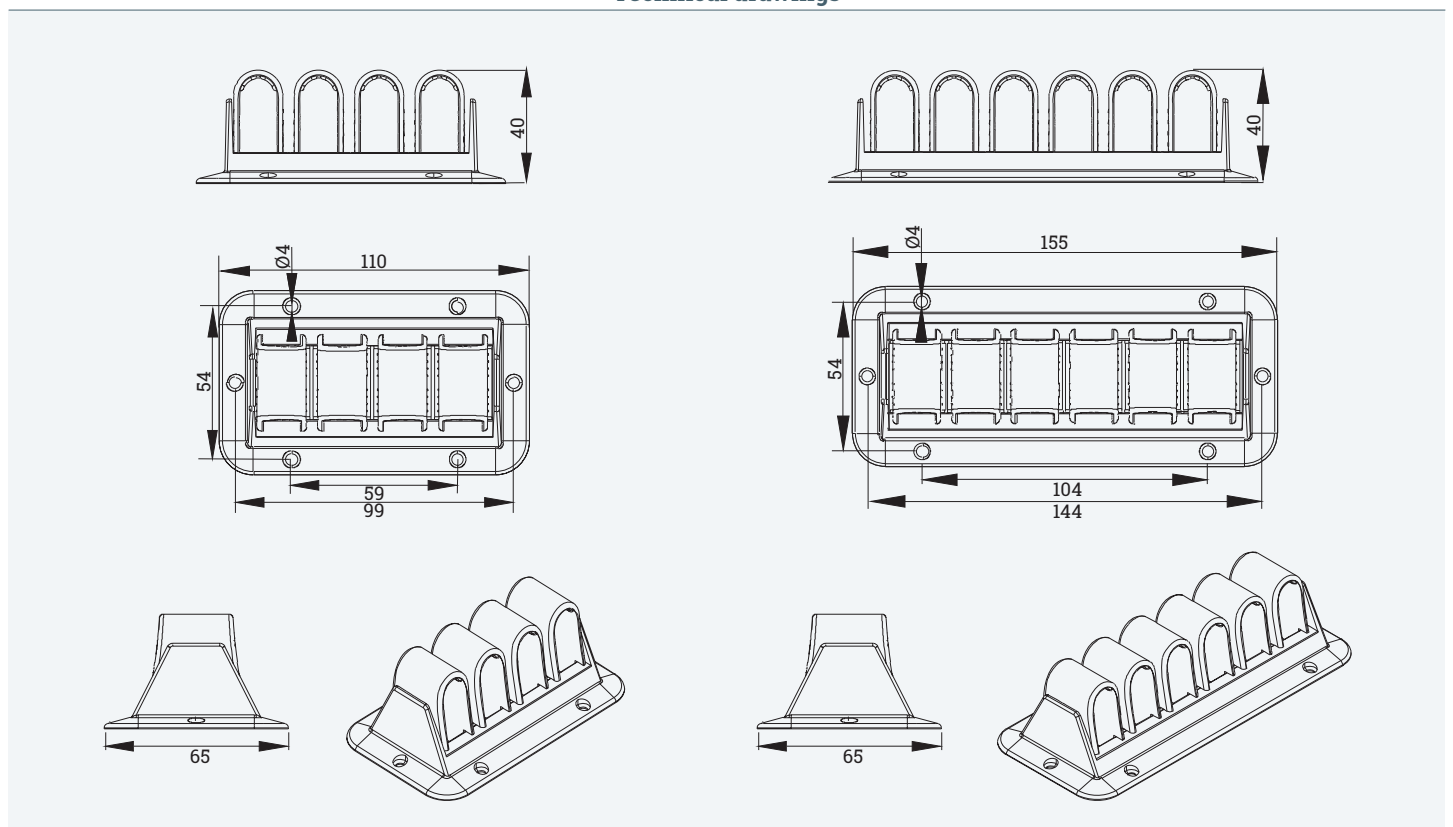

CATCHIT Up

The quick cable-routing solution for all desks models

- ✔ Perfect for all desk modules
- ✔ easy installation
- ✔ with 4 or 6 routing modules

Technical drawings

Article	Description	Colour	Item No.
CATCHIT Up 4-Modules	plastic cable clamp with 4 cable routing modules, easy installation	Black	203 106839
		Grey	203 106818
		White	203 106832
4x CATCHIT Up 4-Modules	4x plastic cable clamp with 4 cable routing modules, easy installation	Black	203 107049
CATCHIT Up 6-Modules	plastic cable clamp with 6 cable routing modules, easy installation	Black	203 106804
		Grey	203 106811
		White	203 106825
4x CATCHIT Up 6-Modules	4x plastic cable clamp with 6 cable routing modules, easy installation	Grey	203 106979