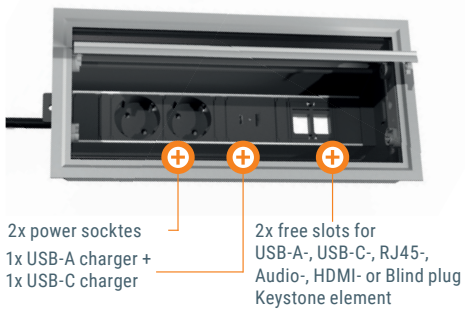

EXIT 90 plus

Access plate with integrated multifunction power strip

- ✔ Hinged dual opening with soft-close mechanism
- ✔ Configuration: 2x power, 1x USB-A charger, 1x USB-C charger, 2x free slots for Keystones
- ✔ Diverse connectivity because of the Keystone-system
- ✔ Cable length: 2 m
- ✔ 3 socket standards available: DE / FR / IT UNEL

Details

Technical drawings

KEYSTONES

Article	Description	Country	Colour	Item No.
EXIT 90 plus	2x Power 1x USB-A-charger 1x USB-C-charger 2x Slots for Keystones 135x288x109 mm Cable length: 2 m	DE	Aluminium	205 126705
		FR	Aluminium	205 126712
		IT UNEL	Aluminium	205 126719
Keystone USB-A	Insert: USB-A element	-	Black	205 108029
Keystone USB-C	Insert: USB-C element	-	Black	205 127972
Keystone RJ45	Insert: RJ45 element	-	Silver	205 108015
Keystone HDMI	Insert: HDMI element	-	Black	205 108134
Keystone Audio	Insert: 3.5 Audio element	-	Black	205 127979
Keystone Blind plug	Insert: Blind plug	-	Black	205 107595

EXIT 90 plus

Access plate with integrated multifunctional power strip

- ✔ Hinged dual opening with soft-close mechanism
- ✔ Configuration: 3x power, 1x USB-A charger, 1x USB-C charger, 2x free slots for Keystones
- ✔ Diverse connectivity because of the Keystone-system
- ✔ Cable length: 2 m
- ✔ Available in 3 socket standards: DE / FR / IT UNEL and 3 colours: white / black / alu