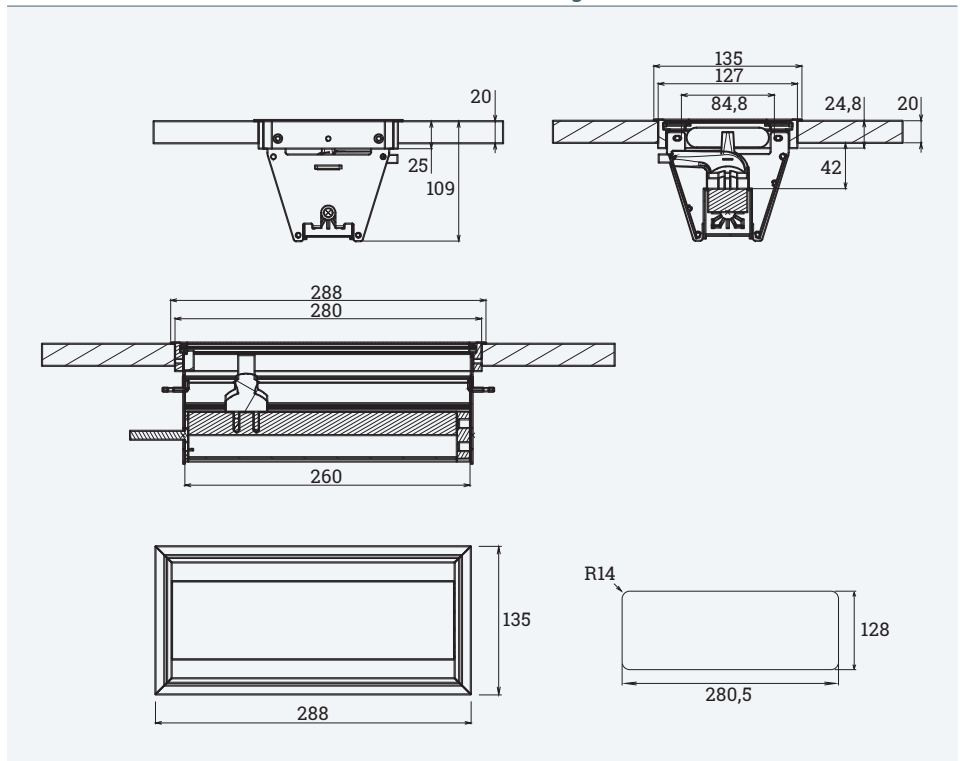

EXIT 90 plus

Access plate with integrated multifunction power strip

- ✔ Hinged dual opening with soft-close mechanism
- ✔ Configuration: 2x power, 1x USB-A charger, 1x USB-C charger, 2x free slots for Keystones
- ✔ Diverse connectivity because of the Keystone-system
- ✔ Cable length: 2 m
- ✔ 3 socket standards available: DE / FR / IT UNEL

Details

Technical drawings

KEYSTONES

Article	Description	Country	Colour	Item No.
EXIT 90 plus	2x Power 1x USB-A-charger 1x USB-C-charger 2x Slots for Keystones 135x288x109 mm Cable length: 2 m	DE	Aluminium	205 126705
		FR	Aluminium	205 126712
		IT UNEL	Aluminium	205 126719
Keystone USB-A	Insert: USB-A element	-	Black	205 108029
Keystone USB-C	Insert: USB-C element	-	Black	205 127972
Keystone RJ45	Insert: RJ45 element	-	Silver	205 108015
Keystone HDMI	Insert: HDMI element	-	Black	205 108134
Keystone Audio	Insert: 3.5 Audio element	-	Black	205 127979
Keystone Blind plug	Insert: Blind plug	-	Black	205 107595

EXIT 90 plus

Access plate with integrated multifunctional power strip

- ✔ Hinged dual opening with soft-close mechanism
- ✔ Configuration: 3x power, 1x USB-A charger, 1x USB-C charger, 2x free slots for Keystones
- ✔ Diverse connectivity because of the Keystone-system
- ✔ Cable length: 2 m
- ✔ Available in 3 socket standards: DE / FR / IT UNEL and 3 colours: white / black / alu