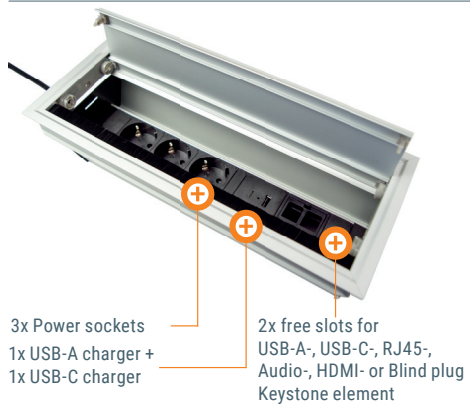

EXIT 90 plus

Access plate with integrated multifunction power strip

- ✔ Hinged dual opening with soft-close mechanism
- ✔ Configuration: 2x power, 1x USB-A charger, 1x USB-C charger, 2x free slots for Keystones
- ✔ Diverse connectivity because of the Keystone-system
- ✔ Cable length: 2 m
- ✔ 3 socket standards available: DE / FR / IT UNEL

EXIT 90 plus

Access plate with integrated multifunctional power strip

- ✔ Hinged dual opening with soft-close mechanism
- ✔ Configuration: 3x power, 1x USB-A charger, 1x USB-C charger, 2x free slots for Keystones
- ✔ Diverse connectivity because of the Keystone-system
- ✔ Cable length: 2 m
- ✔ Available in 3 socket standards: DE / FR / IT UNEL and 3 colours: white / black / alu

Details

Technical drawings

KEYSTONES

Article	Description	Country	Colour	Item No.
EXIT 90 plus	3x Power 1x USB-A-charger 1x USB-C-charger 2x Slots for Keystones 135x320x109 mm Cable lenght: 2 m	DE	Black	205 126733
			Aluminium	205 126754
			White	205 126789
		FR	Black	205 126740
			Aluminium	205 126775
		IT UNEL	White	205 126782
			Black	205 126726
Keystone USB-A	Insert: USB-A element	-	Black	205 108029
Keystone USB-C	Insert: USB-C element	-	Black	205 127972
Keystone RJ45	Insert: RJ45 element	-	Silver	205 108015
Keystone HDMI	Insert: HDMI element	-	Black	205 108134
Keystone Audio	Insert: 3.5 Audio element	-	Black	205 127979
Keystone Blins plug	Insert: Blind plug	-	Black	205 107595