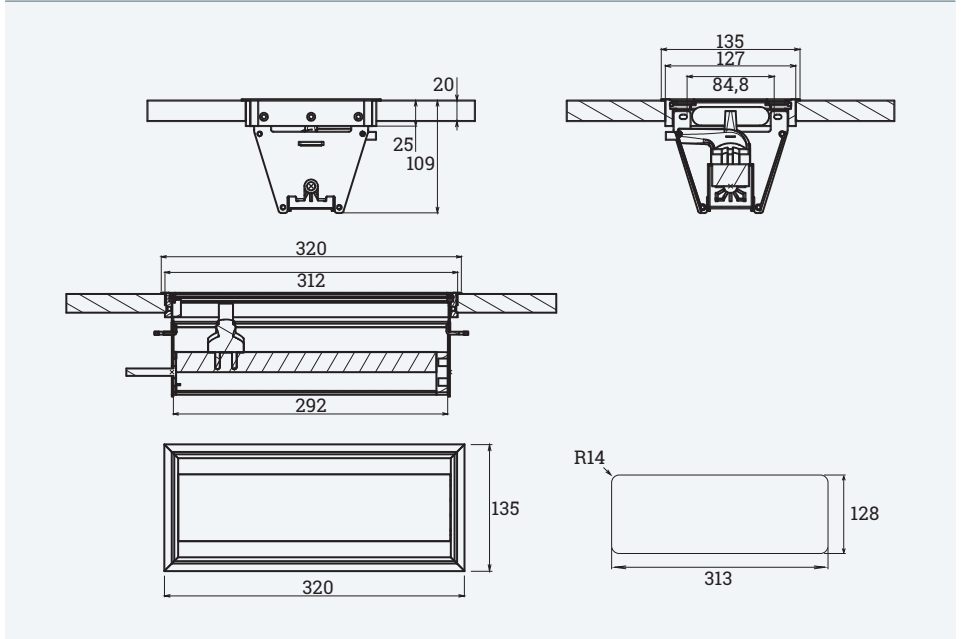

EXIT 90 plus

Access plate with integrated multifunction power strip

- ✔ Hinged dual opening with soft-close mechanism
- ✔ Configuration: 2x power, 1x USB-A charger, 1x USB-C charger, 2x free slots for Keystones
- ✔ Diverse connectivity because of the Keystone-system
- ✔ Cable length: 2 m
- ✔ 3 socket standards available: DE / FR / IT UNEL

EXIT 90 plus

Access plate with integrated multifunctional power strip

- ✔ Hinged dual opening with soft-close mechanism
- ✔ Configuration: 3x power, 1x USB-A charger, 1x USB-C charger, 2x free slots for Keystones
- ✔ Diverse connectivity because of the Keystone-system
- ✔ Cable length: 2 m
- ✔ Available in 3 socket standards: DE / FR / IT UNEL and 3 colours: white / black / alu

Details

Technical drawings

KEYSTONES

Article	Description	Country	Colour	Item No.
EXIT 90 plus	3x Power 1x USB-A-charger 1x USB-C-charger 2x Slots for Keystones 135x320x109 mm Cable lenght: 2 m	DE	Black	205 126733
			Aluminium	205 126754
			White	205 126789
		FR	Black	205 126740
			Aluminium	205 126775
		IT UNEL	White	205 126782
			Black	205 126726
Keystone USB-A	Insert: USB-A element	-	Black	205 108029
Keystone USB-C	Insert: USB-C element	-	Black	205 127972
Keystone RJ45	Insert: RJ45 element	-	Silver	205 108015
Keystone HDMI	Insert: HDMI element	-	Black	205 108134
Keystone Audio	Insert: 3.5 Audio element	-	Black	205 127979
Keystone Blins plug	Insert: Blind plug	-	Black	205 107595