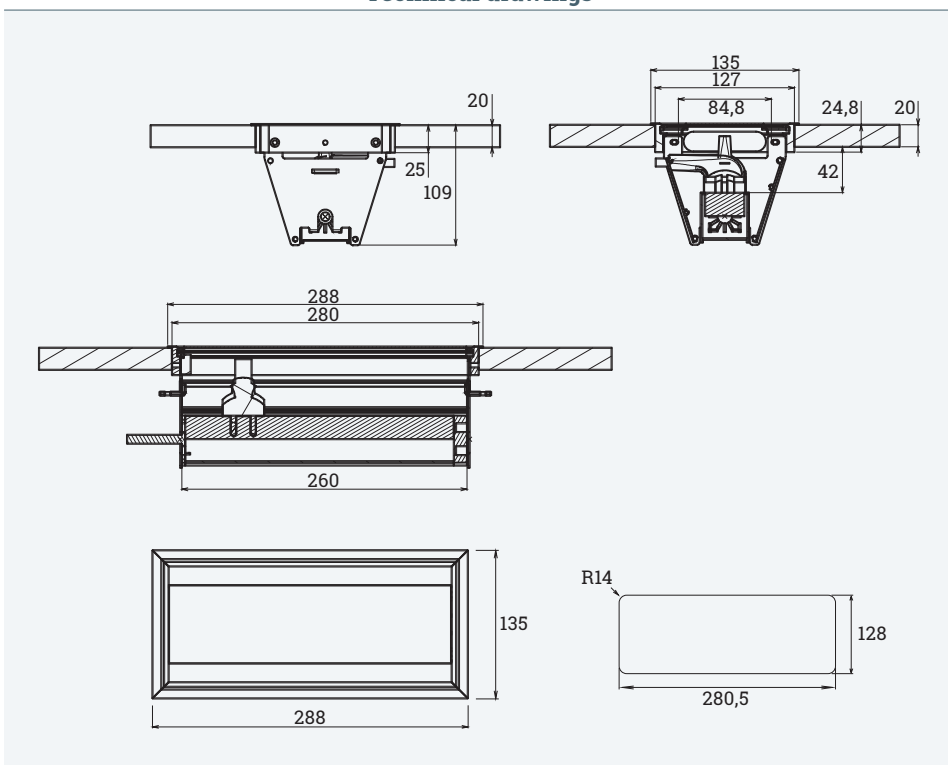

EXIT 90 plus

Access plate with integrated multifunction power strip

- ✔ Hinged dual opening with soft-close mechanism
- ✔ Configuration: 2x power, 1x USB-A charger, 1x USB-C charger, 2x free slots for Keystones
- ✔ Diverse connectivity because of the Keystone-system
- ✔ Cable length: 2 m
- ✔ 3 socket standards available: DE / FR / IT UNEL

Details

Technical drawings

KEYSTONES

Article	Description	Country	Colour	Item No.
EXIT 90 plus	2x Power 1x USB-A-charger 1x USB-C-charger 2x Slots for Keystones 135x288x109 mm Cable length: 2 m	DE	Aluminium	205 126705
		FR	Aluminium	205 126712
		IT UNEL	Aluminium	205 126719
Keystone USB-A	Insert: USB-A element	-	Black	205 108029
Keystone USB-C	Insert: USB-C element	-	Black	205 127972
Keystone RJ45	Insert: RJ45 element	-	Silver	205 108015
Keystone HDMI	Insert: HDMI element	-	Black	205 108134
Keystone Audio	Insert: 3.5 Audio element	-	Black	205 127979
Keystone Blind plug	Insert: Blind plug	-	Black	205 107595

EXIT 90 plus

Access plate with integrated multifunctional power strip

- ✔ Hinged dual opening with soft-close mechanism
- ✔ Configuration: 3x power, 1x USB-A charger, 1x USB-C charger, 2x free slots for Keystones
- ✔ Diverse connectivity because of the Keystone-system
- ✔ Cable length: 2 m
- ✔ Available in 3 socket standards: DE / FR / IT UNEL and 3 colours: white / black / alu