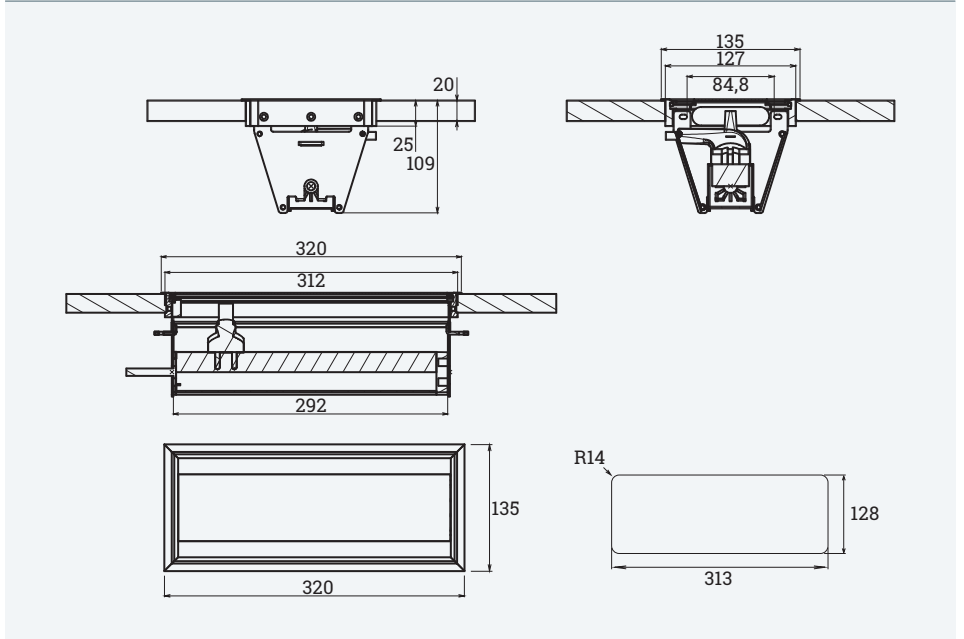

EXIT 90 plus

Access plate with integrated multifunction power strip

- ✔ Hinged dual opening with soft-close mechanism
- ✔ Configuration: 2x power, 1x USB-A charger, 1x USB-C charger, 2x free slots for Keystones
- ✔ Diverse connectivity because of the Keystone-system
- ✔ Cable length: 2 m
- ✔ 3 socket standards available: DE / FR / IT UNEL

EXIT 90 plus

Access plate with integrated multifunctional power strip

- ✔ Hinged dual opening with soft-close mechanism
- ✔ Configuration: 3x power, 1x USB-A charger, 1x USB-C charger, 2x free slots for Keystones
- ✔ Diverse connectivity because of the Keystone-system
- ✔ Cable length: 2 m
- ✔ Available in 3 socket standards: DE / FR / IT UNEL and 3 colours: white / black / alu

Details

Technical drawings

KEYSTONES

Article	Description	Country	Colour	Item No.
EXIT 90 plus	3x Power 1x USB-A-charger 1x USB-C-charger 2x Slots for Keystones 135x320x109 mm Cable length: 2 m	DE	Black	205 126789
			Aluminium	205 126733
			White	205 126754
		FR	Black	205 126782
			Aluminium	205 126740
		IT UNEL	White	205 126775
			Black	205 126761
Keystone USB-A	Insert: USB-A element	-	Black	205 108029
Keystone USB-C	Insert: USB-C element	-	Black	205 127972
Keystone RJ45	Insert: RJ45 element	-	Silver	205 108015
Keystone HDMI	Insert: HDMI element	-	Black	205 108134
Keystone Audio	Insert: 3.5 Audio element	-	Black	205 127979
Keystone Blins plug	Insert: Blind plug	-	Black	205 107595