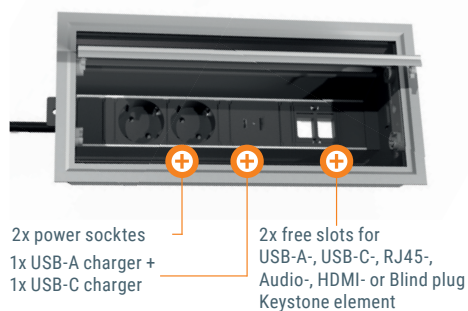

EXIT 90 plus

Access plate with integrated multifunction power strip

- ✔ Hinged dual opening with soft-close mechanism
- ✔ Configuration: 2x power, 1x USB-A charger, 1x USB-C charger, 2x free slots for Keystones
- ✔ Diverse connectivity because of the Keystone-system
- ✔ Cable length: 2 m
- ✔ 3 socket standards available: DE / FR / IT UNEL

Details

Technical drawings

KEYSTONES

Article	Description	Country	Colour	Item No.
EXIT 90 plus	2x Power 1x USB-A-charger 1x USB-C-charger 2x Slots for Keystones 135x288x109 mm Cable length: 2 m	DE	Aluminium	205 126705
		FR	Aluminium	205 126712
		IT UNEL	Aluminium	205 126719
Keystone USB-A	Insert: USB-A element	-	Black	205 108029
Keystone USB-C	Insert: USB-C element	-	Black	205 127972
Keystone RJ45	Insert: RJ45 element	-	Silver	205 108015
Keystone HDMI	Insert: HDMI element	-	Black	205 108134
Keystone Audio	Insert: 3.5 Audio element	-	Black	205 127979
Keystone Blind plug	Insert: Blind plug	-	Black	205 107595

EXIT 90 plus

Access plate with integrated multifunctional power strip

- ✔ Hinged dual opening with soft-close mechanism
- ✔ Configuration: 3x power, 1x USB-A charger, 1x USB-C charger, 2x free slots for Keystones
- ✔ Diverse connectivity because of the Keystone-system
- ✔ Cable length: 2 m
- ✔ Available in 3 socket standards: DE / FR / IT UNEL and 3 colours: white / black / alu