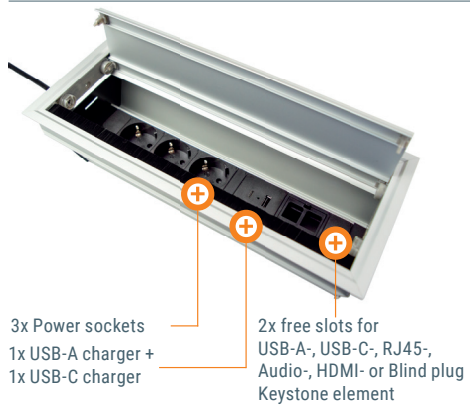

EXIT 90 plus

Access plate with integrated multifunction power strip

- ✔ Hinged dual opening with soft-close mechanism
- ✔ Configuration: 2x power, 1x USB-A charger, 1x USB-C charger, 2x free slots for Keystones
- ✔ Diverse connectivity because of the Keystone-system
- ✔ Cable length: 2 m
- ✔ 3 socket standards available: DE / FR / IT UNEL

EXIT 90 plus

Access plate with integrated multifunctional power strip

- ✔ Hinged dual opening with soft-close mechanism
- ✔ Configuration: 3x power, 1x USB-A charger, 1x USB-C charger, 2x free slots for Keystones
- ✔ Diverse connectivity because of the Keystone-system
- ✔ Cable length: 2 m
- ✔ Available in 3 socket standards: DE / FR / IT UNEL and 3 colours: white / black / alu

Details

Technical drawings

KEYSTONES

Article	Description	Country	Colour	Item No.
EXIT 90 plus	3x Power 1x USB-A-charger 1x USB-C-charger 2x Slots for Keystones 135x320x109 mm Cable length: 2 m	DE	Black	205 126789
			Aluminium	205 126733
			White	205 126754
		FR	Black	205 126782
			Aluminium	205 126740
		IT UNEL	White	205 126775
			Black	205 126761
Keystone USB-A	Insert: USB-A element	-	Black	205 108029
Keystone USB-C	Insert: USB-C element	-	Black	205 127972
Keystone RJ45	Insert: RJ45 element	-	Silver	205 108015
Keystone HDMI	Insert: HDMI element	-	Black	205 108134
Keystone Audio	Insert: 3.5 Audio element	-	Black	205 127979
Keystone Blins plug	Insert: Blind plug	-	Black	205 107595