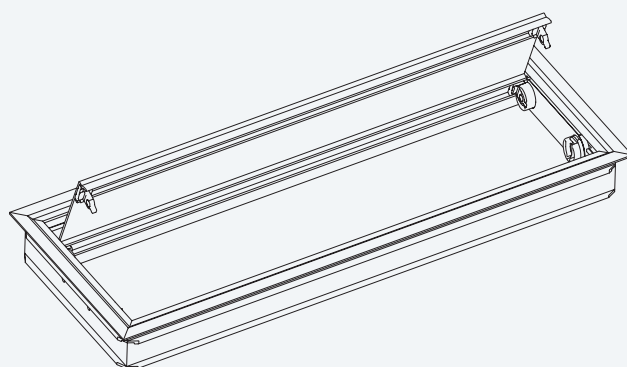

# EXIT Duo plus

Dual aluminium cable outlet

- ✓ With straight flap cover and soft-close mechanism
- ✓ Entry from both sides
- ✓ Available with 4 different finishes
- ✓ Black brush seal

## Technical drawings

Article	Description	Depth	Width	Height	Milling dimensions		Colour	Item No.
					Depth	Width		
EXIT Duo plus	Cable outlet with hinged cover, opening on both sides, soft-close mechanism, black brush seal	135	320	26	128	313	Titanium	201 106741
							Alu eloxiert	201 104851
							White	201 104858
							Black	201 104865
		135	600	26	128	593	Titanium	201 106748
							Alu eloxiert	201 104879
							White	201 104872
							Black	201 104886