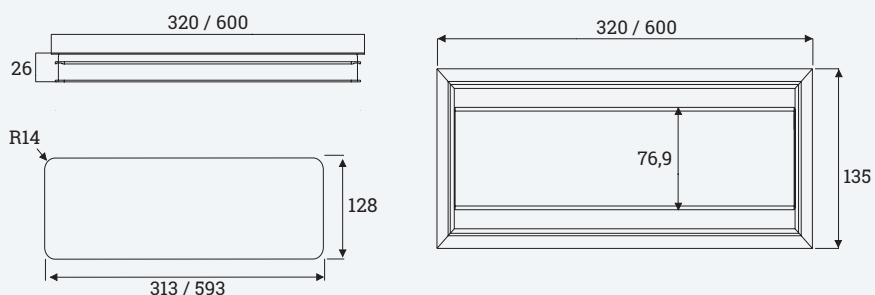

## Technical drawings

Article	Description	Depth	Width	Height	Milling dimensions		Colour	Item No.
					Depth	Width		
EXIT Duo plus	Cable outlet with hinged cover, opening on both sides, soft-close mechanism, black brush seal	135	320	26	128	313	Titanium	201 106741
							Alu eloxiert	201 104851
							White	201 104858
							Black	201 104865
		135	600	26	128	593	Titanium	201 106748
							Alu eloxiert	201 104879
							White	201 104872
							Black	201 104886