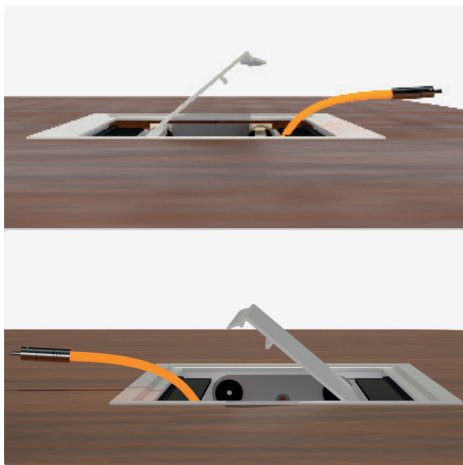

# EXIT Duo plus

Dual aluminium cable outlet

- ✓ With straight flap cover and soft-close mechanism
- ✓ Entry from both sides
- ✓ Available with 4 different finishes
- ✓ Black brush seal

## Colour

Black

Anodised

**NEW**  
with exclusive  
Titanium-  
Finish

White matt

## Technical drawings

Article	Description	Depth	Width	Height	Milling dimensions		Colour	Item No.
					Depth	Width		
EXIT Duo plus	Cable outlet with hinged cover, opening on both sides, soft-close mechanism, black brush seal	135	320	26	128	313	Titanium	201 106741
							Alu eloxiert	201 104851
							White	201 104858
							Black	201 104865
		135	600	26	128	593	Titanium	201 106748
							Alu eloxiert	201 104879
							White	201 104872
							Black	201 104886