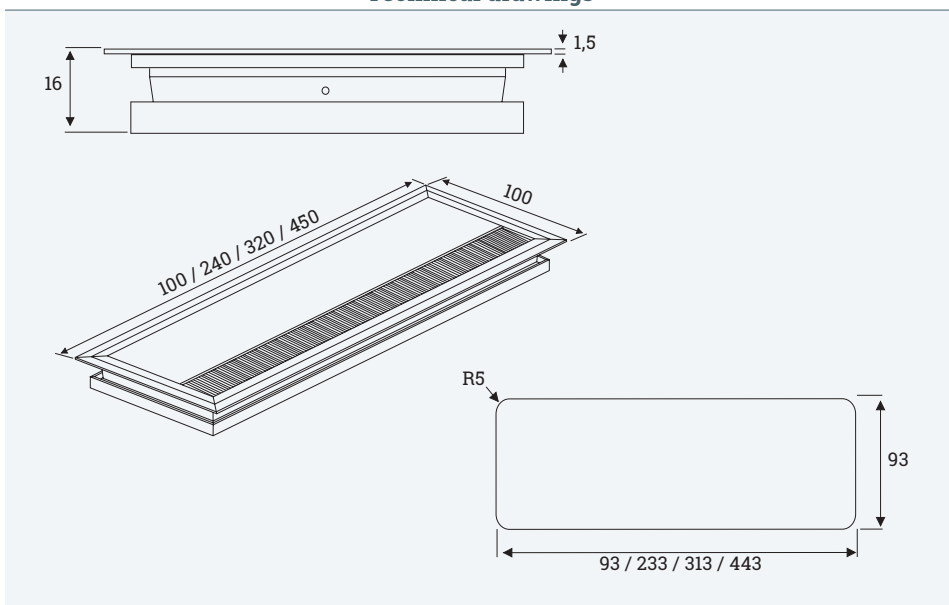

- ✔ With straight cover
- ✔ Eco version

Colour

Technical drawings

Article	Description	Depth	Width	Height	Material	Colour	Item No.
EXIT G11 eco	Cable outlet with straight cover and black brush seal	100	100	16	Aluminium	Black	201 120076
		100	100	16		Anodised	201 106300
		100	240	16		Black	201 120090
		100	240	16		Anodised	201 106146
		100	240	16		Titanium	201 130345
		100	320	16		Black	201 120083
		100	320	16		Anodised	201 106293
		100	450	16		Black	201 120097
		100	450	16		Anodised	201 105537
		Cable outlet with straight cover and grey brush seal	100	100		16	White matt
	100		240	16		201 106594	
	100		320	16		201 106601	
	100		450	16		201 104984	