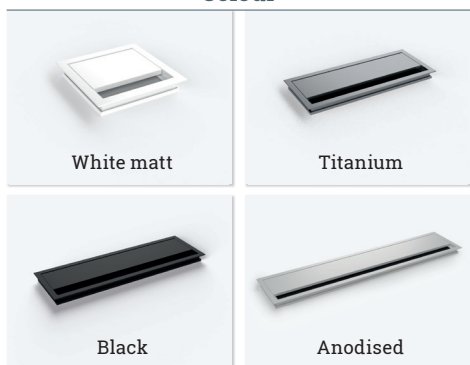

- ✔ With straight cover
- ✔ Eco version

Colour

Technical drawings

Article	Description	Depth	Width	Height	Material	Colour	Item No.
EXIT G11 eco	Cable outlet with straight cover and black brush seal	100	100	16	Aluminium	Black	201 120076
		100	100	16		Anodised	201 106300
		100	240	16		Black	201 120090
		100	240	16		Anodised	201 106146
		100	240	16		Titanium	201 130345
		100	320	16		Black	201 120083
		100	320	16		Anodised	201 106293
		100	450	16		Black	201 120097
		100	450	16		Anodised	201 105537
		Cable outlet with straight cover and grey brush seal	100	100		16	White matt
	100		240	16		201 106594	
	100		320	16		201 106601	
	100		450	16		201 104984	