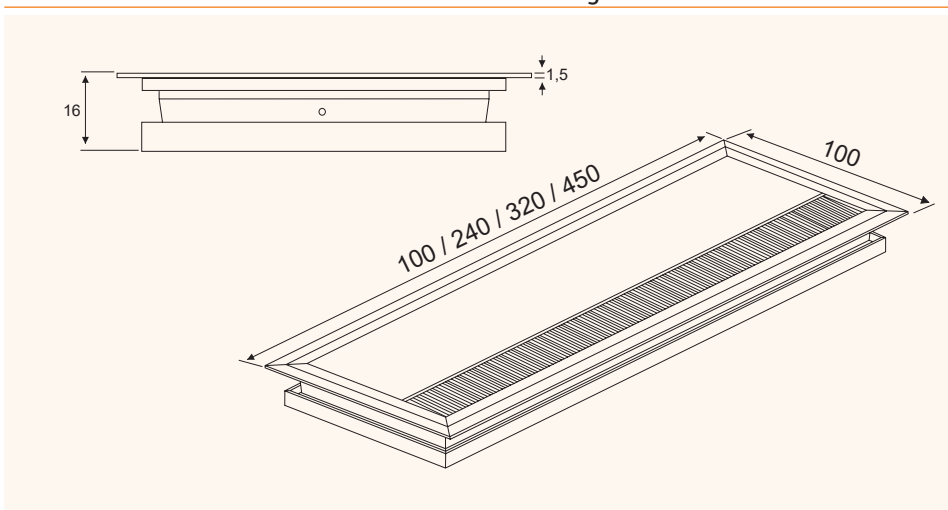

# EXIT G11 eco

Aluminum Cable Outlet

- ✓ With straight cover
- ✓ Eco version

Technical Drawing

Drilling Pattern

Article	Description	Depth	Width	Height	Material	Colour	Item No.
EXIT G11 eco	Cable outlet with straight cover and grey brush seal	100	100	16	Aluminium	White matt	201 105040
EXIT G11 eco	Cable outlet with straight cover and black brush seal	100	100	16	Aluminium	Black	201 120076
EXIT G11 eco	Cable outlet with straight cover and black brush seal	100	100	16	Aluminium	Anodised	201 106300
EXIT G11 eco	Cable outlet with straight cover and grey brush seal	100	240	16	Aluminium	White matt	201 106594
EXIT G11 eco	Cable outlet with straight cover and black brush seal	100	240	16	Aluminium	Black	201 120090
EXIT G11 eco	Cable outlet with straight cover and black brush seal	100	240	16	Aluminium	Anodised	201 106146
EXIT G11 eco	Cable outlet with straight cover and black brush seal	100	240	16	Aluminium	Titanium	201 130345
EXIT G11 eco	Cable outlet with straight cover and grey brush seal	100	320	16	Aluminium	White matt	201 106601
EXIT G11 eco	Cable outlet with straight cover and black brush seal	100	320	16	Aluminium	Black	201 120083
EXIT G11 eco	Cable outlet with straight cover and black brush seal	100	320	16	Aluminium	Anodised	201 106293
EXIT G11 eco	Cable outlet with straight cover and grey brush seal	100	450	16	Aluminium	White matt	201 104984
EXIT G11 eco	Cable outlet with straight cover and black brush seal	100	450	16	Aluminium	Black	201 120097
EXIT G11 eco	Cable outlet with straight cover and black brush seal	100	450	16	Aluminium	Anodised	201 105537