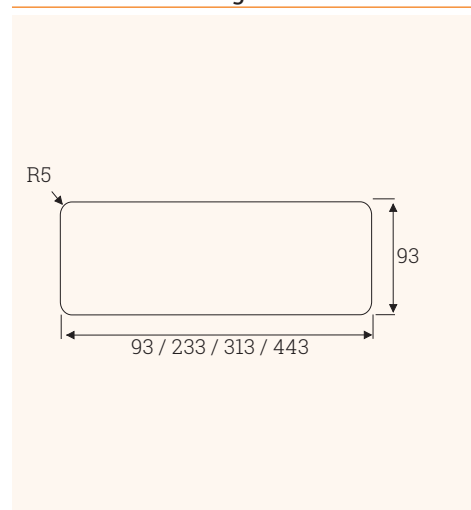

# EXIT G11 eco

Aluminum Cable Outlet

- ✓ With straight cover
- ✓ Eco version

Technical Drawing

Drilling Pattern

Article	Description	Depth	Width	Height	Material	Colour	Item No.
EXIT G11 eco	Cable outlet with straight cover and grey brush seal	100	100	16	Aluminium	White matt	201 105040
EXIT G11 eco	Cable outlet with straight cover and black brush seal	100	100	16	Aluminium	Black	201 120076
EXIT G11 eco	Cable outlet with straight cover and black brush seal	100	100	16	Aluminium	Anodised	201 106300
EXIT G11 eco	Cable outlet with straight cover and grey brush seal	100	240	16	Aluminium	White matt	201 106594
EXIT G11 eco	Cable outlet with straight cover and black brush seal	100	240	16	Aluminium	Black	201 120090
EXIT G11 eco	Cable outlet with straight cover and black brush seal	100	240	16	Aluminium	Anodised	201 106146
EXIT G11 eco	Cable outlet with straight cover and black brush seal	100	240	16	Aluminium	Titanium	201 130345
EXIT G11 eco	Cable outlet with straight cover and grey brush seal	100	320	16	Aluminium	White matt	201 106601
EXIT G11 eco	Cable outlet with straight cover and black brush seal	100	320	16	Aluminium	Black	201 120083
EXIT G11 eco	Cable outlet with straight cover and black brush seal	100	320	16	Aluminium	Anodised	201 106293
EXIT G11 eco	Cable outlet with straight cover and grey brush seal	100	450	16	Aluminium	White matt	201 104984
EXIT G11 eco	Cable outlet with straight cover and black brush seal	100	450	16	Aluminium	Black	201 120097
EXIT G11 eco	Cable outlet with straight cover and black brush seal	100	450	16	Aluminium	Anodised	201 105537