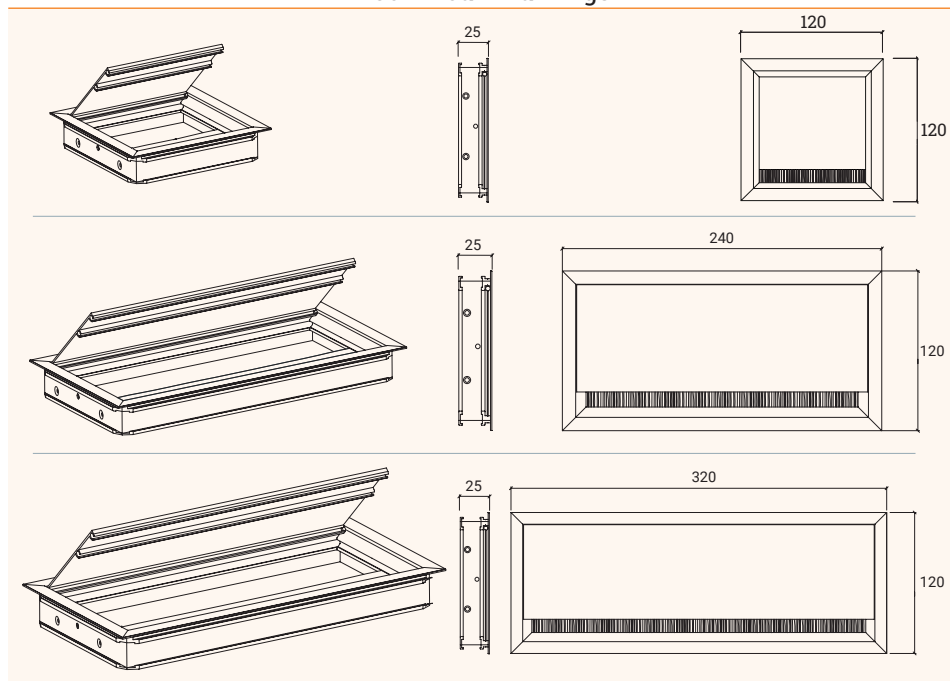

# EXIT G14S

The aluminium cable outlet with smooth closing

- ✓ Smooth closing
- ✓ In 4 finishes available
- ✓ Radius 14 in the cut out
- ✓ 25 mm thickness profile

## Technical Drawings

## Drilling pattern

Article	Description	Colour	Dimensions	Item No.
EXIT G14S	Cable outlet, smooth closing, flap cover , black brush seal	Black	120x120x25	201 105369
			240x120x25	201 105278
			320x120x25	201 123373
EXIT G14S	Cable outlet, smooth closing, flap cover , black brush seal	Titanium	120x120x25	201 104683
			240x120x25	201 104697
			320x120x25	201 125718
EXIT G14S	Cable outlet, smooth closing, flap cover , black brush seal	Aluminium	120x120x25	201 106097
			240x120x25	201 105999
			320x120x25	201 106671
EXIT G14S	Cable outlet, smooth closing, flap cover , black brush seal	White	120x120x25	201 106755
			240x120x25	201 106762
			320x120x25	201 121896

# EXIT G14M

The aluminium cable outlet with soft-close mechanism

- ✔ Soft-close mechanism
- ✔ In 3 finishes available
- ✔ Radius 14 in the cut out
- ✔ 25 mm thickness profile