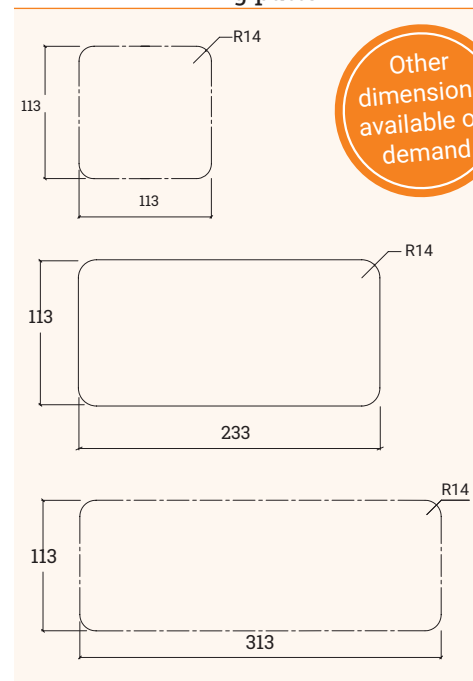

# EXIT G14S

The aluminium cable outlet with smooth closing

- ✓ Smooth closing
- ✓ In 4 finishes available
- ✓ Radius 14 in the cut out
- ✓ 25 mm thickness profile

## Technical Drawings

## Drilling pattern

Article	Description	Colour	Dimensions	Item No.
EXIT G14S	Cable outlet, smooth closing, flap cover , black brush seal	Black	120x120x25	201 105369
			240x120x25	201 105278
			320x120x25	201 123373
EXIT G14S	Cable outlet, smooth closing, flap cover , black brush seal	Titanium	120x120x25	201 104683
			240x120x25	201 104697
			320x120x25	201 125718
EXIT G14S	Cable outlet, smooth closing, flap cover , black brush seal	Aluminium	120x120x25	201 106097
			240x120x25	201 105999
			320x120x25	201 106671
EXIT G14S	Cable outlet, smooth closing, flap cover , black brush seal	White	120x120x25	201 106755
			240x120x25	201 106762
			320x120x25	201 121896

## Drilling pattern

Other dimensions available on demand

Article	Description	Dimension	Colour	Item No.
EXIT G14M	Cable outlet, soft close mechanism, flap cover, black brush seal	360x120x25	White	201 106797
			Black	201 120118
			Aluminium	201 106419
			Titanium	201 130352