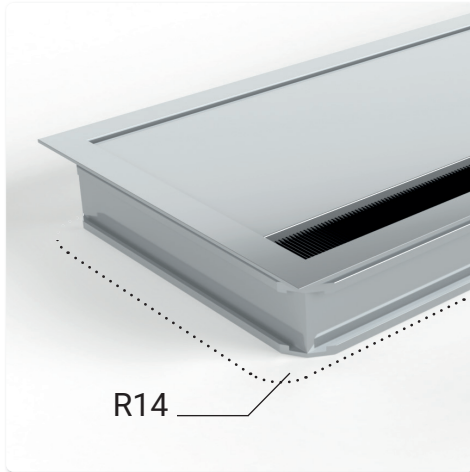

# EXIT G14S

The aluminium cable outlet with smooth closing

- ✓ Smooth closing
- ✓ In 4 finishes available
- ✓ Radius 14 in the cut out
- ✓ 25 mm thickness profile

## Technical Drawings

## Drilling pattern

Article	Description	Colour	Dimensions	Item No.
EXIT G14S	Cable outlet, smooth closing, flap cover , black brush seal	Black	120x120x25	201 105369
			240x120x25	201 105278
			320x120x25	201 123373
EXIT G14S	Cable outlet, smooth closing, flap cover , black brush seal	Titanium	120x120x25	201 104683
			240x120x25	201 104697
			320x120x25	201 125718
EXIT G14S	Cable outlet, smooth closing, flap cover , black brush seal	Aluminium	120x120x25	201 106097
			240x120x25	201 105999
			320x120x25	201 106671
EXIT G14S	Cable outlet, smooth closing, flap cover , black brush seal	White	120x120x25	201 106755
			240x120x25	201 106762
			320x120x25	201 121896

# EXIT G14M

The aluminium cable outlet with soft-close mechanism

- ✔ Soft-close mechanism
- ✔ In 3 finishes available
- ✔ Radius 14 in the cut out
- ✔ 25 mm thickness profile