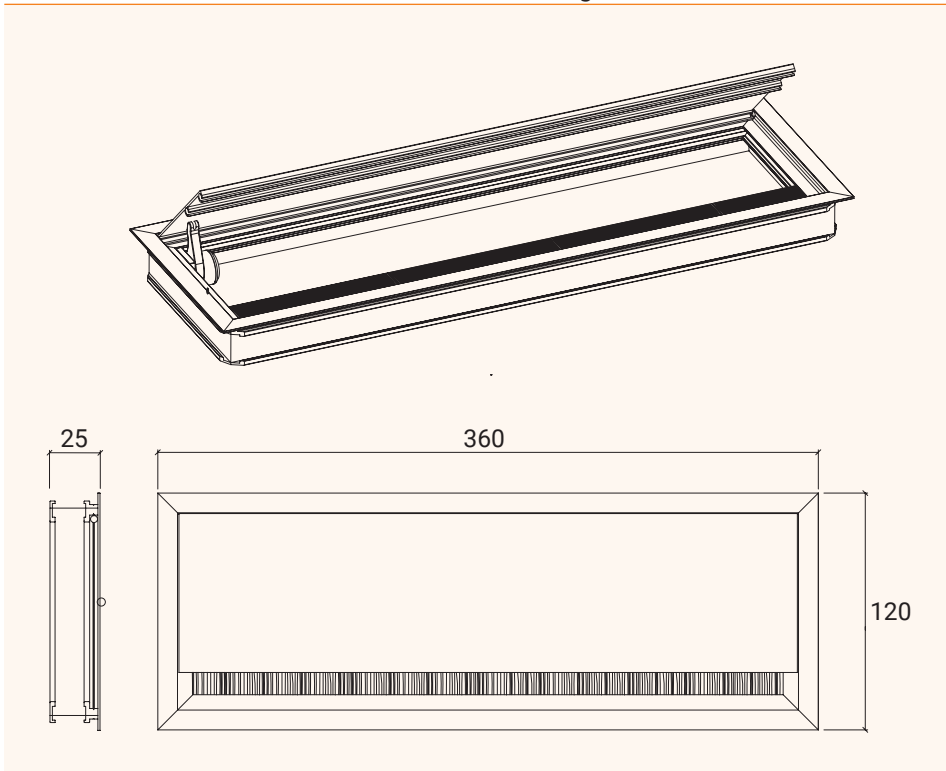

# EXIT G14M

The aluminium cable outlet with soft-close mechanism

- ✔ Soft-close mechanism
- ✔ In 3 finishes available
- ✔ Radius 14 in the cut out
- ✔ 25 mm thickness profile

## Technical Drawings

## Drilling pattern

Other dimensions available on demand

Article	Description	Dimension	Colour	Item No.
EXIT G14M	Cable outlet, soft close mechanism, flap cover, black brush seal	360x120x25	White	201 106797
			Black	201 120118
			Aluminium	201 106419
			Titanium	201 130352