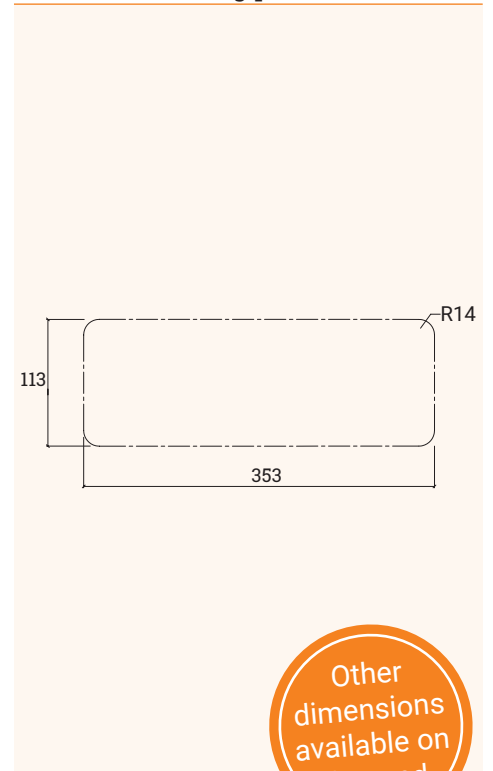

# EXIT G14M

The aluminium cable outlet with soft-close mechanism

- ✔ Soft-close mechanism
- ✔ In 3 finishes available
- ✔ Radius 14 in the cut out
- ✔ 25 mm thickness profile

## Technical Drawings

## Drilling pattern

Other dimensions available on demand

Article	Description	Dimension	Colour	Item No.
EXIT G14M	Cable outlet, soft close mechanism, flap cover, black brush seal	360x120x25	White	201 106797
			Black	201 120118
			Aluminium	201 106419
			Titanium	201 130352