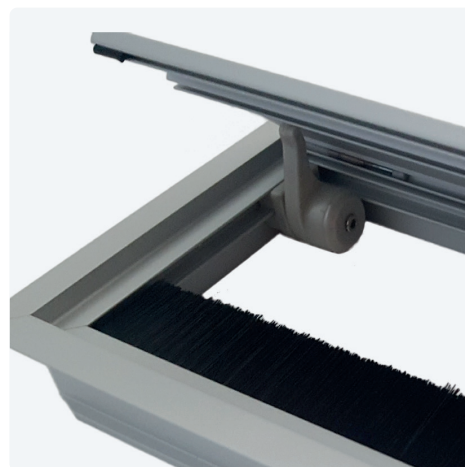

EXIT G14S

The aluminium cable outlet with soft-close mechanism

- ✔ Soft-close mechanism
- ✔ In 4 finishes available
- ✔ Radius 14 in the cut out
- ✔ 25 mm thickness profile

Technical Drawings

Article	Description	Depth	Width	Height	Colour	Item No.
EXIT G14S	Cable outlet, smooth closing, flap cover, black brush seal	120	120	25	Black	201 105369
					Aluminium	201 106097
					Titanium	201 104683
					White	201 106755
		120	240	25	Black	201 105278
					Aluminium	201 105999
					Titanium	201 104697
					White	201 106762
		120	320	25	Black	201 123373
					Aluminium	201 106671
					Titanium	201 125718
					White	201 121896

EXIT G14M

The aluminium cable outlet with soft-close mechanism

- ✔ Soft-close mechanismus
- ✔ In 4 finishes available
- ✔ Radius 14 in the cut out
- ✔ 25 mm thickness profile

Technical Drawings

Article	Description	Depth	Width	Height	Colour	Item No.
EXIT G14M	Cable outlet, soft close mechanism, flap cover, black brush seal	120	360	25	Black	201 120118
					Aluminium	201 106419
					Titanium	201 130352
					White	201 106797