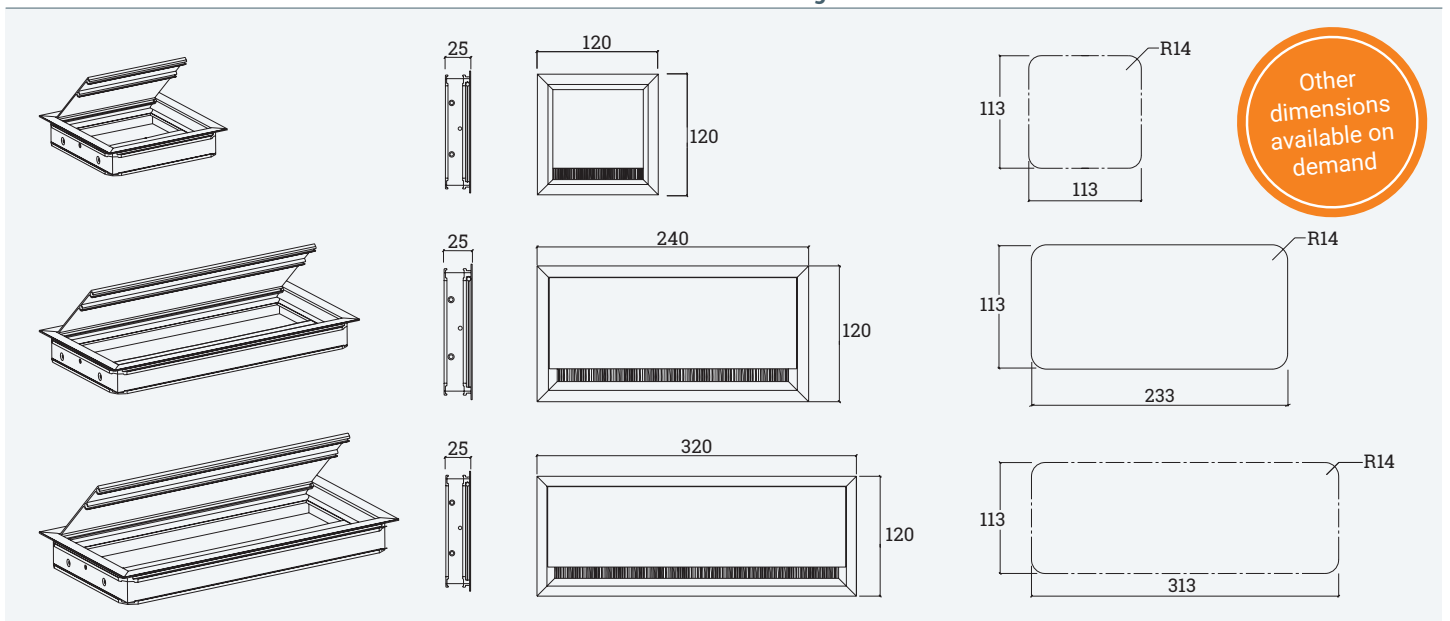

EXIT G14S

The aluminium cable outlet with soft-close mechanism

- ✔ Soft-close mechanism
- ✔ In 4 finishes available
- ✔ Radius 14 in the cut out
- ✔ 25 mm thickness profile

Technical Drawings

Article	Description	Depth	Width	Height	Colour	Item No.
EXIT G14S	Cable outlet, smooth closing, flap cover, black brush seal	120	120	25	Black	201 105369
					Aluminium	201 106097
					Titanium	201 104683
					White	201 106755
		120	240	25	Black	201 105278
					Aluminium	201 105999
					Titanium	201 104697
					White	201 106762
		120	320	25	Black	201 123373
					Aluminium	201 106671
					Titanium	201 125718
					White	201 121896

EXIT G14M

The aluminium cable outlet with soft-close mechanism

- ✔ Soft-close mechanismus
- ✔ In 4 finishes available
- ✔ Radius 14 in the cut out
- ✔ 25 mm thickness profile

Technical Drawings

Article	Description	Depth	Width	Height	Colour	Item No.
EXIT G14M	Cable outlet, soft close mechanism, flap cover, black brush seal	120	360	25	Black	201 120118
					Aluminium	201 106419
					Titanium	201 130352
					White	201 106797