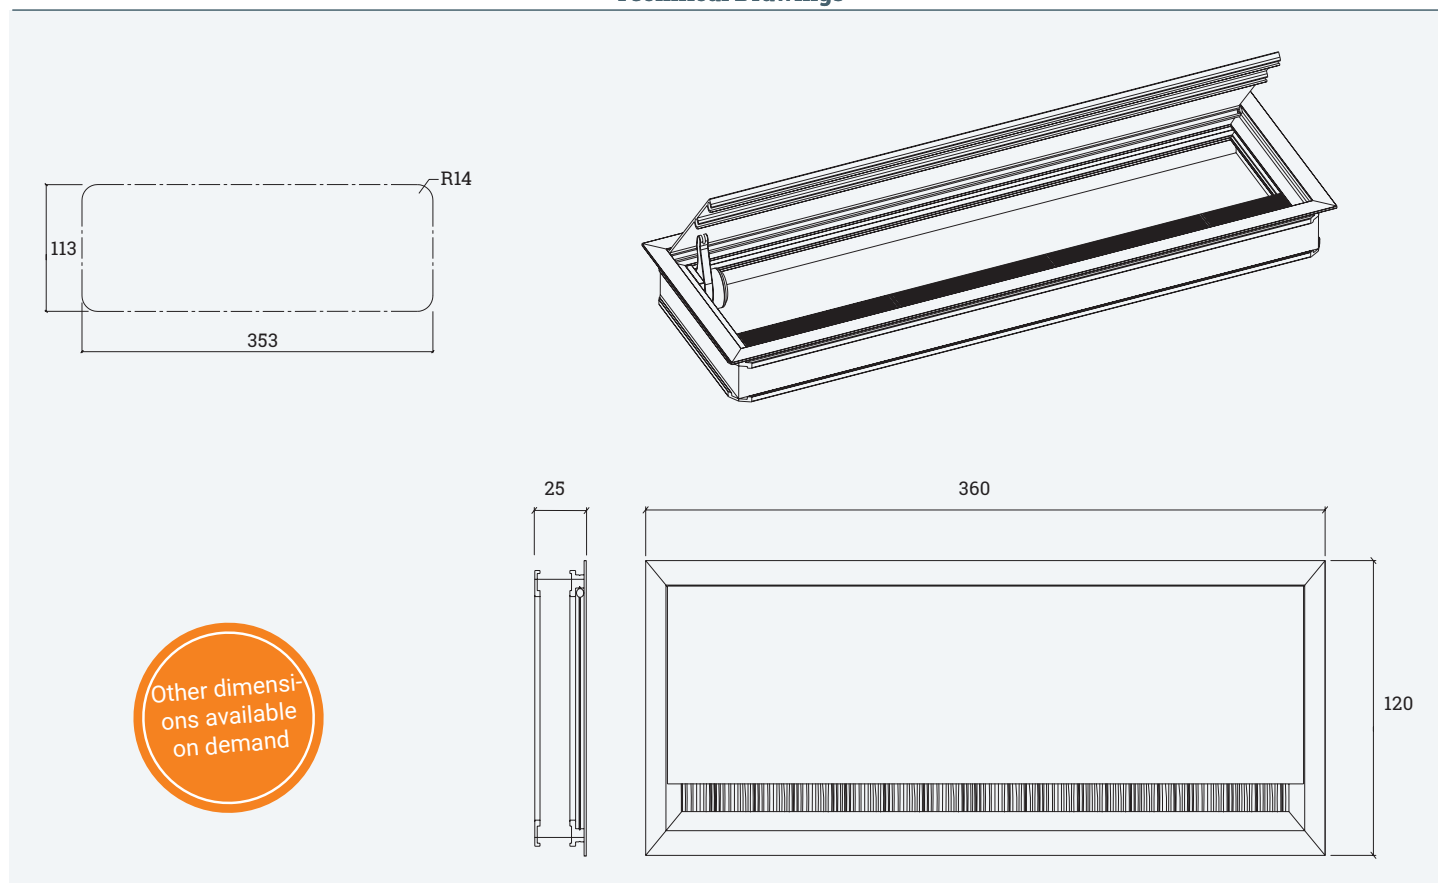

EXIT G14S

The aluminium cable outlet with soft-close mechanism

- ✔ Soft-close mechanism
- ✔ In 4 finishes available
- ✔ Radius 14 in the cut out
- ✔ 25 mm thickness profile

Technical Drawings

Article	Description	Depth	Width	Height	Colour	Item No.
EXIT G14S	Cable outlet, smooth closing, flap cover, black brush seal	120	120	25	Black	201 105369
					Aluminium	201 106097
					Titanium	201 104683
					White	201 106755
		120	240	25	Black	201 105278
					Aluminium	201 105999
					Titanium	201 104697
					White	201 106762
		120	320	25	Black	201 123373
					Aluminium	201 106671
					Titanium	201 125718
					White	201 121896

EXIT G14M

The aluminium cable outlet with soft-close mechanism

- ✔ Soft-close mechanismus
- ✔ In 4 finishes available
- ✔ Radius 14 in the cut out
- ✔ 25 mm thickness profile

Technical Drawings

Article	Description	Depth	Width	Height	Colour	Item No.
EXIT G14M	Cable outlet, soft close mechanism, flap cover, black brush seal	120	360	25	Black	201 120118
					Aluminium	201 106419
					Titanium	201 130352
					White	201 106797