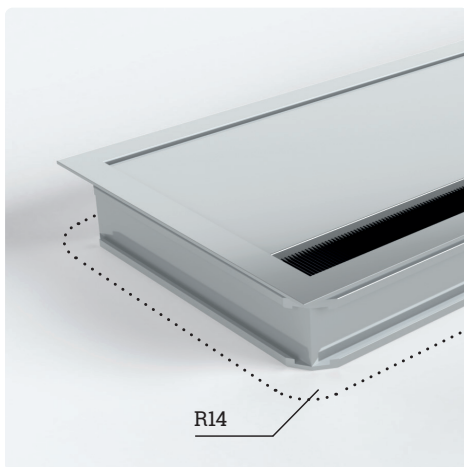

EXIT G14S

The aluminium cable outlet with soft-close mechanism

- ✔ Soft-close mechanism
- ✔ In 4 finishes available
- ✔ Radius 14 in the cut out
- ✔ 25 mm thickness profile

Technical Drawings

Article	Description	Depth	Width	Height	Colour	Item No.
EXIT G14S	Cable outlet, smooth closing, flap cover, black brush seal	120	120	25	Black	201 105369
					Aluminium	201 106097
					Titanium	201 104683
					White	201 106755
		120	240	25	Black	201 105278
					Aluminium	201 105999
					Titanium	201 104697
					White	201 106762
		120	320	25	Black	201 123373
					Aluminium	201 106671
					Titanium	201 125718
					White	201 121896

EXIT G14M

The aluminium cable outlet with soft-close mechanism

- ✔ Soft-close mechanismus
- ✔ In 4 finishes available
- ✔ Radius 14 in the cut out
- ✔ 25 mm thickness profile

Technical Drawings

Article	Description	Depth	Width	Height	Colour	Item No.
EXIT G14M	Cable outlet, soft close mechanism, flap cover, black brush seal	120	360	25	Black	201 120118
					Aluminium	201 106419
					Titanium	201 130352
					White	201 106797