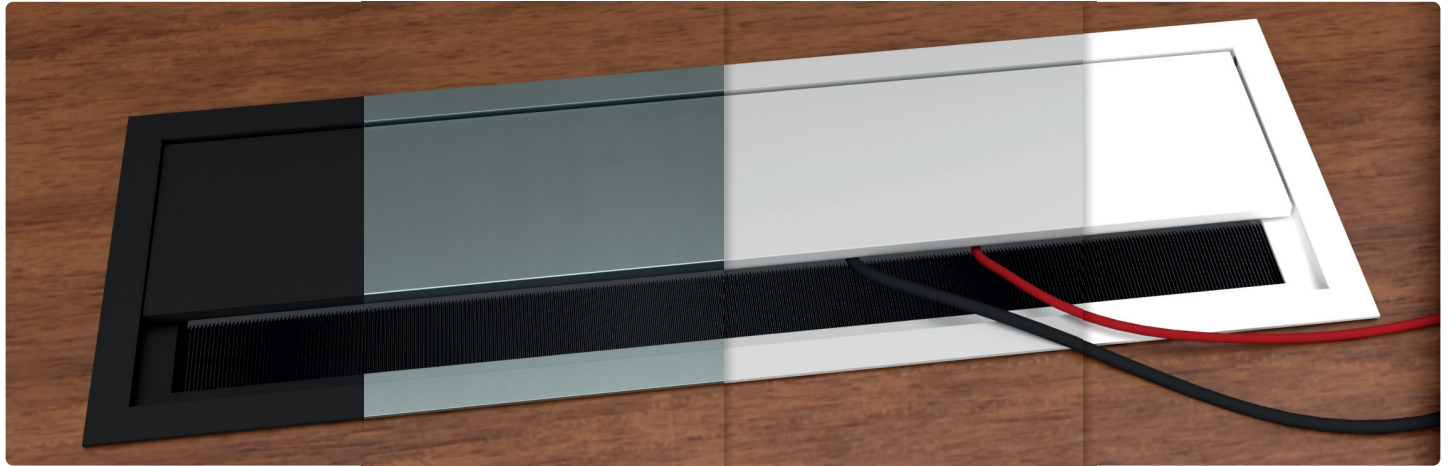

EXIT G14S

The aluminium cable outlet with soft-close mechanism

- ✔ Soft-close mechanism
- ✔ In 4 finishes available
- ✔ Radius 14 in the cut out
- ✔ 25 mm thickness profile

Technical Drawings

Article	Description	Depth	Width	Height	Colour	Item No.
EXIT G14S	Cable outlet, smooth closing, flap cover, black brush seal	120	120	25	Black	201 105369
					Aluminium	201 106097
					Titanium	201 104683
					White	201 106755
		120	240	25	Black	201 105278
					Aluminium	201 105999
					Titanium	201 104697
					White	201 106762
		120	320	25	Black	201 123373
					Aluminium	201 106671
					Titanium	201 125718
					White	201 121896

EXIT G14M

The aluminium cable outlet with soft-close mechanism

- ✔ Soft-close mechanismus
- ✔ In 4 finishes available
- ✔ Radius 14 in the cut out
- ✔ 25 mm thickness profile

Technical Drawings

Article	Description	Depth	Width	Height	Colour	Item No.
EXIT G14M	Cable outlet, soft close mechanism, flap cover, black brush seal	120	360	25	Black	201 120118
					Aluminium	201 106419
					Titanium	201 130352
					White	201 106797