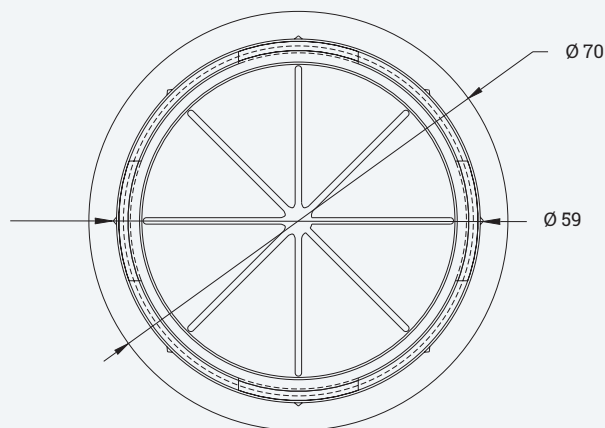

The round cable outlet

- ✔ Material: Plastic
- ✔ Height: 25 mm
- ✔ Cable outlet with Ø60 mm
- ✔ Flexible Star-shaped opening for easy cable management
- ✔ In 3 different colours available

Technical drawings

Article	Description	Colour	Item No.
EXIT KG	Plastic cable outlet with star-shaped opening, Ø60 mm, Height: 25 mm	RAL 9011, Graphite black	201 105012
		RAL 9006, White aluminium	201 105026
		RAL 9003, Signal white	201 105019