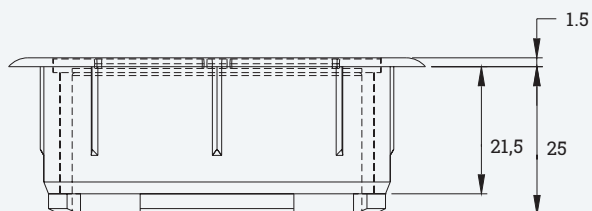

The round cable outlet

- ✔ Material: Plastic
- ✔ Height: 25 mm
- ✔ Cable outlet with Ø60 mm
- ✔ Flexible Star-shaped opening for easy cable management
- ✔ In 3 different colours available

Technical drawings

Article	Description	Colour	Item No.
EXIT KG	Plastic cable outlet with star-shaped opening, Ø60 mm, Height: 25 mm	RAL 9011, Graphite black	201 105012
		RAL 9006, White aluminium	201 105026
		RAL 9003, Signal white	201 105019