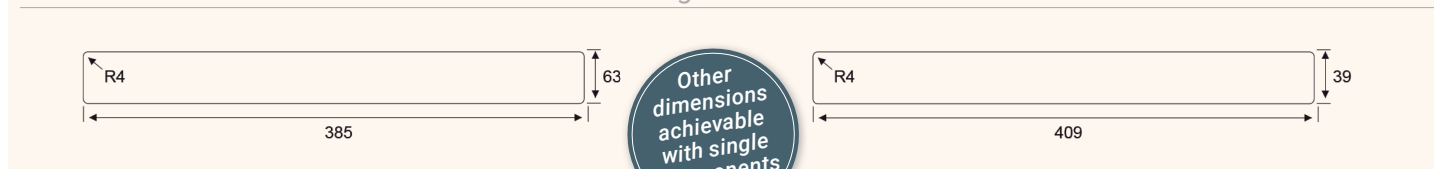

EXIT NCT

The long, slim cable outlet for a variety of applications

- ✓ Aluminium cable outlet with brush seal
- ✓ For many cables or high cable flexibility
- ✓ Available with a depth of 45 / 69 (with 1 / 2 brush seals)
- ✓ Ideal for workshops, open-plan offices, meeting- and presentation rooms, as well as hotels and residential facilities

Technical Drawings

Milling dimensions

Article	Description	Depth	Width	Height	Colour	Item No.
EXIT NCT	Cable outlet with square end caps, black brush seal	45	427	20	Alu anodized	201 105201
		69	403	20	Alu anodized	201 105551
	Cable outlet with square end caps, grey brush seal	45	427	20	Alu anodized	201 105558
		69	403	20	Alu anodized	201 105796
	Cable outlet with round end caps, black brush seal	45	450	20	Alu anodized	201 105250
		69	450	20	Alu anodized	201 105684
	Cable outlet with round end caps, grey brush seal	45	450	20	Alu anodized	201 106090
		69	450	20	Alu anodized	201 105635
Cable outlet with round end caps, black brush seal	Cable outlet with round end caps, black brush seal	45	450	20	Black	201 105964
		45	19	Aluminium	201 105677	
End caps set (round)	Round end caps set for EXIT NCT, incl. screws	69	19	Aluminium	201 105383	
		45	19	Aluminium	201 105467	
End caps set (square)	Square end caps set for EXIT NCT, incl. screws	69	19	Aluminium	201 105929	
		1800	19	Aluminium	201 105075	
Profile	Aluminium profile for EXIT NCT	24	1800	Black	201 105082	
		24	1800	Grey	201 105089	
Brush seals	Black brush seal for EXIT NCT					
Brush seals	Grey brush seal for EXIT NCT					