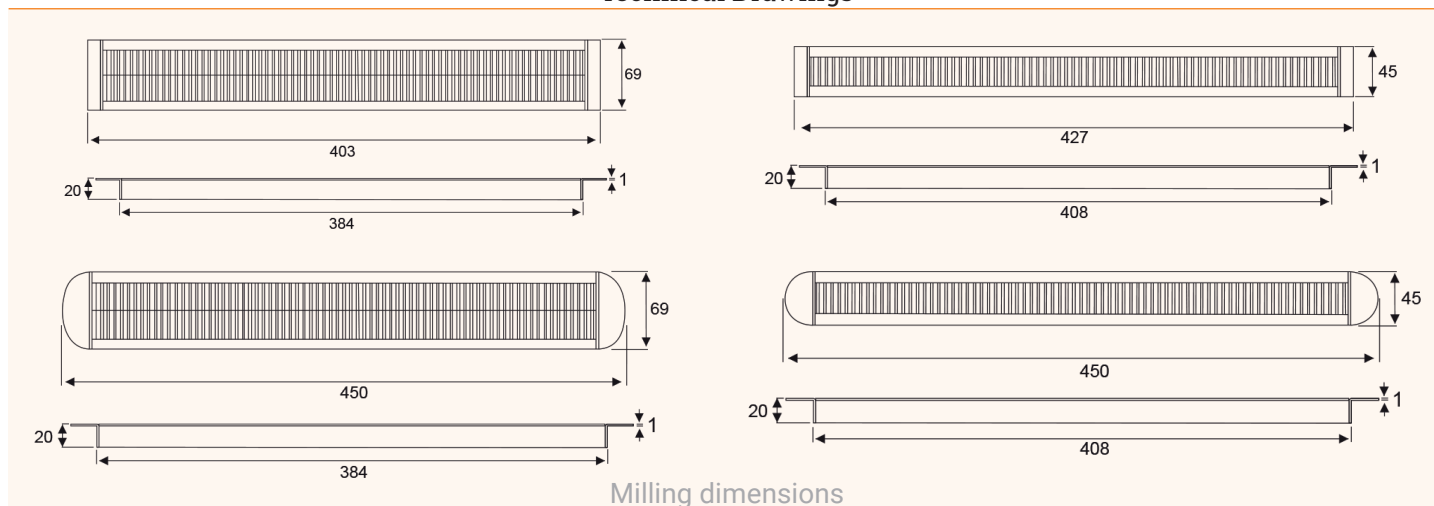

EXIT NCT

The long, slim cable outlet for a variety of applications

- ✓ Aluminium cable outlet with brush seal
- ✓ For many cables or high cable flexibility
- ✓ Available with a depth of 45 / 69 (with 1 / 2 brush seals)
- ✓ Ideal for workshops, open-plan offices, meeting- and presentation rooms, as well as hotels and residential facilities

Technical Drawings

Milling dimensions

Article	Description	Depth	Width	Height	Colour	Item No.
EXIT NCT	Cable outlet with square end caps, black brush seal	45	427	20	Alu anodized	201 105201
		69	403	20	Alu anodized	201 105551
	Cable outlet with square end caps, grey brush seal	45	427	20	Alu anodized	201 105558
		69	403	20	Alu anodized	201 105796
	Cable outlet with round end caps, black brush seal	45	450	20	Alu anodized	201 105250
		69	450	20	Alu anodized	201 105684
	Cable outlet with round end caps, grey brush seal	45	450	20	Alu anodized	201 106090
		69	450	20	Alu anodized	201 105635
Cable outlet with round end caps, black brush seal	Cable outlet with round end caps, black brush seal	45	450	20	Black	201 105964
		45	19	Aluminium	201 105677	
End caps set (round)	Round end caps set for EXIT NCT, incl. screws	69	19	Aluminium	201 105383	
		45	19	Aluminium	201 105467	
End caps set (square)	Square end caps set for EXIT NCT, incl. screws	69	19	Aluminium	201 105929	
		1800	19	Aluminium	201 105075	
Profile	Aluminium profile for EXIT NCT	24	1800	Black	201 105082	
		24	1800	Grey	201 105089	
Brush seals	Black brush seal for EXIT NCT					
Brush seals	Grey brush seal for EXIT NCT					