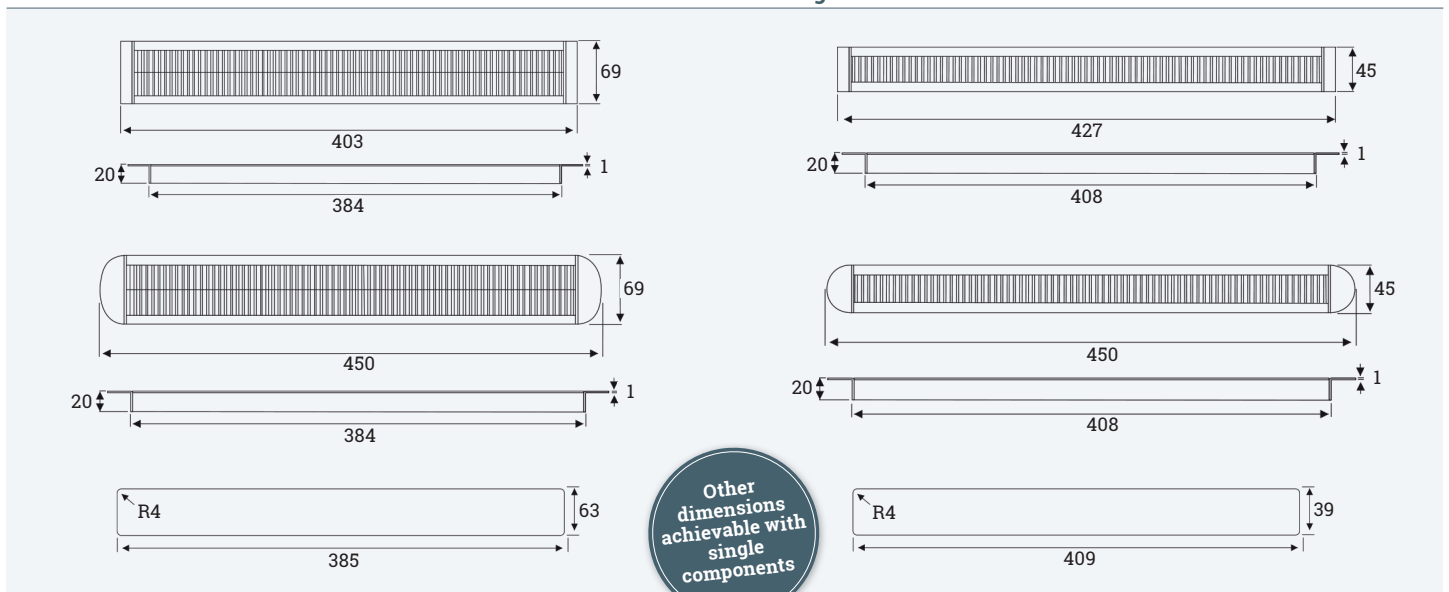

The long, slim cable outlet for a variety of applications

- ✓ Aluminium cable outlet with brush seal
- ✓ For many cables or high cable flexibility
- ✓ Available with a depth of 45 / 69 (with 1 / 2 brush seals)
- ✓ Ideal for workshops, open-plan offices, meeting- and presentation rooms, as well as hotels and residential facilities

Technical drawings

Article	Description	Depth	Width	Height	Colour	Item No.
EXIT NCT	Cable outlet with square end caps, black brush seal	45	427	20	Aluminium	201 105201
		69	403	20		201 105551
	Cable outlet with square end caps, grey brush seal	45	427	20		201 105558
		69	403	20		201 105796
	Cable outlet with round end caps, black brush seal	45	450	20		201 105250
		69	450	20		201 105684
	Cable outlet with round end caps, grey brush seal	45	450	20		201 106090
		69	450	20		201 105635
	Cable outlet with round end caps, black brush seal	45	450	20	Black	201 105964
End caps set (square)	Square end caps set for EXIT NCT, incl. screws	-	45	19	Aluminium	201 105467
		-	69	19		201 105929
		-	45	19		201 105677
End caps set (round)	Round end caps set for EXIT NCT, incl. screws	-	45	19	201 105383	
		-	69	19	201 105075	
Profile	Aluminium profile for EXIT NCT		1800	19	Aluminium	201 105075
	Black brush seal for EXIT NCT	24	1800	-	Black	201 105082
	Grey brush seal for EXIT NCT	24	1800	-	Grey	201 105089