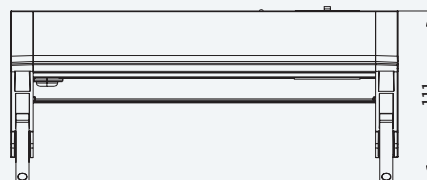

EXIT Side

The variable multifunctional power strip

- ✔ Fixation clamp allows for easy installation without damaging furniture
- ✔ KEYSTONE system allows upgrading, even after installation
- ✔ With USB-A and USB-C charging ports
- ✔ For table-top thickness 13 - 40 mm

Details

KEYSTONES

THE KEYSTONE-SYSTEM

With the KEYSTONES for EXIT Side and other selected EXIT Products in addition to a matching cable, the KEYSTONE-System allows for easy access to networks, computers, beamers and many more from your Workdesk

Technical drawings

Article	Description	Height	Width	Depth	Colour	Item No.
EXIT Side	Power strip with cable, 2x sockets, 1x USB-A, 1x USB-C, 2x variable sockets, 2 m cabel with plug	74	253	81	Black	205 126180
					Silver	205 126187
	Power strip, 2x protectiv contact sockets, 1x USB-A, 1x USB-C, 2 m cabel with plug	74	200	81	Black	205 120405
Keystone USB-A	Insert: USB-A element	-	-	-	Black	205 108029
Keystone USB-C	Insert: USB-C element	-	-	-	Black	205 127972
Keystone RJ45	Insert: RJ45 element	-	-	-	Silver	205 108015
Keystone HDMI	Insert: HDMI element	-	-	-	Black	205 108134
Keystone Audio	Insert: 3.5 Audio element	-	-	-	Black	205 127979
Keystone Stopfen	Insert: Blind plug	-	-	-	Black	205 107595