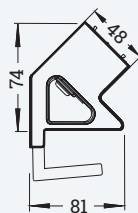

EXIT Side

The variable multifunctional power strip

- ✔ Fixation clamp allows for easy installation without damaging furniture
- ✔ KEYSTONE system allows upgrading, even after installation
- ✔ With USB-A and USB-C charging ports
- ✔ For table-top thickness 13 - 40 mm

Technical drawings

Article	Description	Height	Width	Depth	Colour	Item No.
EXIT Side	Power strip with cable, 2x sockets, 1x USB-A, 1x USB-C, 2x variable sockets, 2 m cabel with plug	74	253	81	Black	205 126180
					Silver	205 126187
	Power strip, 2x protectiv contact sockets, 1x USB-A, 1x USB-C, 2 m cabel with plug	74	200	81	Black	205 120405
Keystone USB-A	Insert: USB-A element	-	-	-	Black	205 108029
Keystone USB-C	Insert: USB-C element	-	-	-	Black	205 127972
Keystone RJ45	Insert: RJ45 element	-	-	-	Silver	205 108015
Keystone HDMI	Insert: HDMI element	-	-	-	Black	205 108134
Keystone Audio	Insert: 3.5 Audio element	-	-	-	Black	205 127979
Keystone Stopfen	Insert: Blind plug	-	-	-	Black	205 107595