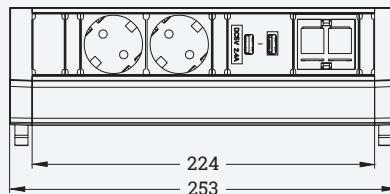

EXIT Side

The variable multifunctional power strip

- ✔ Fixation clamp allows for easy installation without damaging furniture
- ✔ KEYSTONE system allows upgrading, even after installation
- ✔ With USB-A and USB-C charging ports
- ✔ For table-top thickness 13 - 40 mm

Technical drawings

Article	Description	Height	Width	Depth	Colour	Item No.
EXIT Side	Power strip with cable, 2x sockets, 1x USB-A, 1x USB-C, 2x variable sockets, 2 m cabel with plug	74	253	81	Black	205 126180
					Silver	205 126187
	Power strip, 2x protectiv contact sockets, 1x USB-A, 1x USB-C, 2 m cabel with plug	74	200	81	Black	205 120405
Keystone USB-A	Insert: USB-A element	-	-	-	Black	205 108029
Keystone USB-C	Insert: USB-C element	-	-	-	Black	205 127972
Keystone RJ45	Insert: RJ45 element	-	-	-	Silver	205 108015
Keystone HDMI	Insert: HDMI element	-	-	-	Black	205 108134
Keystone Audio	Insert: 3.5 Audio element	-	-	-	Black	205 127979
Keystone Stopfen	Insert: Blind plug	-	-	-	Black	205 107595