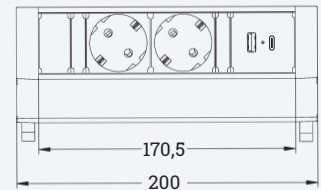

EXIT Side

The variable multifunctional power strip

- ✔ Fixation clamp allows for easy installation without damaging furniture
- ✔ KEYSTONE system allows upgrading, even after installation
- ✔ With USB-A and USB-C charging ports
- ✔ For table-top thickness 13 - 40 mm

Technical drawings

Article	Description	Height	Width	Depth	Colour	Item No.
EXIT Side	Power strip with cable, 2x sockets, 1x USB-A, 1x USB-C, 2x variable sockets, 2 m cabel with plug	74	253	81	Black	205 126180
					Silver	205 126187
	Power strip, 2x protectiv contact sockets, 1x USB-A, 1x USB-C, 2 m cabel with plug	74	200	81	Black	205 120405
Keystone USB-A	Insert: USB-A element	-	-	-	Black	205 108029
Keystone USB-C	Insert: USB-C element	-	-	-	Black	205 127972
Keystone RJ45	Insert: RJ45 element	-	-	-	Silver	205 108015
Keystone HDMI	Insert: HDMI element	-	-	-	Black	205 108134
Keystone Audio	Insert: 3.5 Audio element	-	-	-	Black	205 127979
Keystone Stopfen	Insert: Blind plug	-	-	-	Black	205 107595