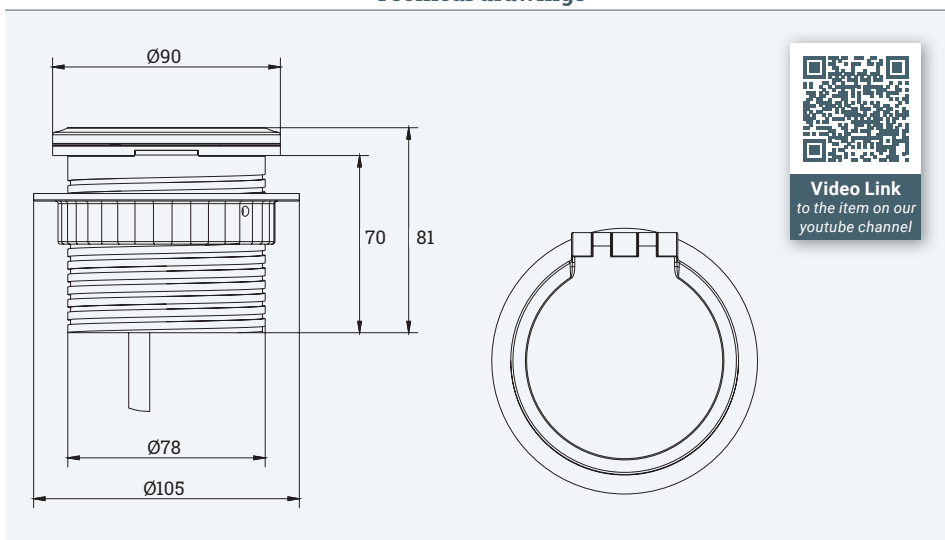

# EXIT Spot WLC

Everything in One Place

- ✔ Wireless charging embedded in the lid (Must be open to use)
- ✔ USB-A and USB-C integrated
- ✔ Quickly adaptable with inserts for HDMI, RJ45 or USB
- ✔ Open plug for cable available

Details

Technical drawings

Article	Description	Country	Material	Colour	Item No.
EXIT Spot WLC	Multifunctional power socket with wireless charging, Ø80 mm, power cable 2 m, mit flip cover containers wireless charger, 1 socket + USB-A + USB-C + 1RJ45 (changeable)	DE	Plastic	Black	205 124549
		FR		White	205 124570
				Black	205 124556
		GB		White	205 124577
				Black	205 124563
		White		205 124584	
USB Element	For Exit Spot WLC	-	Plastic	Black	205 107672
RJ45 Element		-		White	205 107469
		-		Black	205 107679
HDMI Element		-		White	205 107476
		-		Black	205 107686
Element Kabelführung		-		White	205 107789
		-		Black	205 108281
-		White		205 107805	