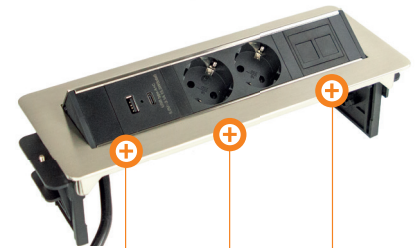

EXIT Tip

The hinged powerstrip with Keystone-elements

- ✓ Hinged multifunctional powerstrip with tip to open function
- ✓ Keystone elements allow additional data connections For
- ✓ table-top thickness from 13 to 30 mm
- ✓ Other colours are available on demand, subject to MOQ
- ✓ Ideal for use in the office, meetingrooms or at home

Technical Drawings

Top / Side

- 1x USB-A-socket + 1x USB-C-socket
- 2x power sockets
- 2x free sockets for USB-A-, USB-C, RJ45-, HDMI-, Audio- or blind plug Keystone element

FEATURES

Easy clip fixation from below after the powerstrip was embedded in the table-top.

Freely configurable Keystone for the socket of your choice

KEYSTONES

| Article | Description | Colour | Item No. |
|---------------------|--|------------------------|------------|
| EXIT Tip | Hinged multifunctional powerstrip with 2x power socket, 1x USB-A charging socket, 1x USB-C charging socket 2x free sockets, powercable 2 m | Stainless steel finish | 205 125991 |
| | | Black | 205 126166 |
| Keystone USB-A | Inset: USB-A element | Black | 205 108029 |
| Keystone RJ45 | Inset: RJ45 element | Silver | 205 108015 |
| Keystone HDMI | Inset: HDMI element | Black | 205 108134 |
| Keystone Blind plug | Inset: Blind plug | Black | 205 107595 |
| Keystone Audio | Inset: 3.5 Audio element | Black | 205 127979 |
| Keystone USB-C | Inset: USB-C element | Black | 205 127972 |