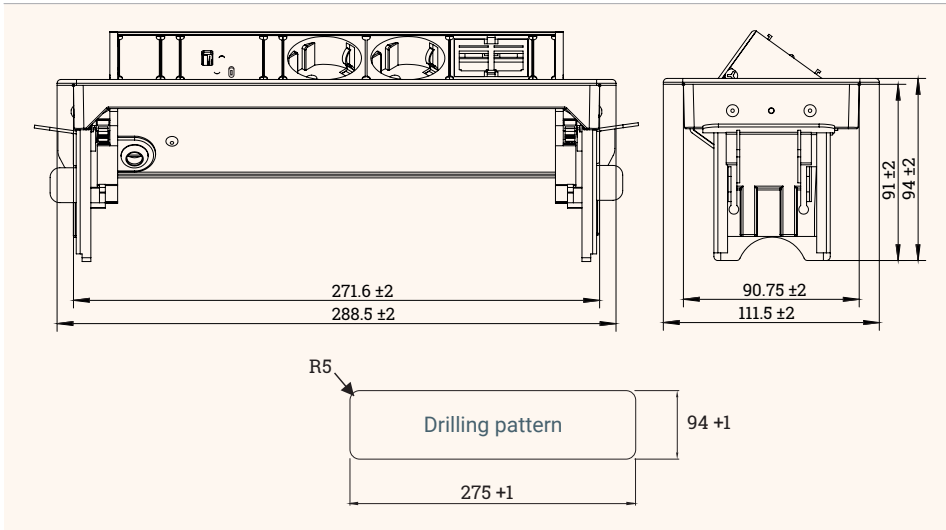

EXIT Tip

The hinged powerstrip with Keystone-elements

- ✓ Hinged multifunctional powerstrip with tip to open function
- ✓ Keystone elements allow additional data connections For
- ✓ table-top thickness from 13 to 30 mm
- ✓ Other colours are available on demand, subject to MOQ
- ✓ Ideal for use in the office, meetingrooms or at home

Technical Drawings

Top / Side

- 1x USB-A-socket + 1x USB-C-socket
- 2x power sockets
- 2x free sockets for USB-A-, USB-C, RJ45-, HDMI-, Audio- or blind plug Keystone element

FEATURES

Easy clip fixation from below after the powerstrip was embedded in the table-top.

Freely configurable Keystone for the socket of your choice

KEYSTONES

| Article | Description | Colour | Item No. |
|---------------------|--|------------------------|------------|
| EXIT Tip | Hinged multifunctional powerstrip with 2x power socket, 1x USB-A charging socket, 1x USB-C charging socket 2x free sockets, powercable 2 m | Stainless steel finish | 205 125991 |
| | | Black | 205 126166 |
| Keystone USB-A | Inset: USB-A element | Black | 205 108029 |
| Keystone RJ45 | Inset: RJ45 element | Silver | 205 108015 |
| Keystone HDMI | Inset: HDMI element | Black | 205 108134 |
| Keystone Blind plug | Inset: Blind plug | Black | 205 107595 |
| Keystone Audio | Inset: 3.5 Audio element | Black | 205 127979 |
| Keystone USB-C | Inset: USB-C element | Black | 205 127972 |