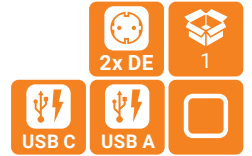

EXIT Tip

The hinged powerstrip with Keystone-elements

- ✓ Hinged multifunctional powerstrip with tip to open function
- ✓ Keystone elements allow additional data connections For
- ✓ table-top thickness from 13 to 30 mm
- ✓ Other colours are available on demand, subject to MOQ
- ✓ Ideal for use in the office, meetingrooms or at home

Technical Drawings

Top / Side

- 1x USB-A-socket + 1x USB-C-socket
- 2x power sockets
- 2x free sockets for USB-A-, USB-C, RJ45-, HDMI-, Audio- or blind plug Keystone element

FEATURES

Easy clip fixation from below after the powerstrip was embedded in the table-top.

Freely configurable Keystone for the socket of your choice

KEYSTONES

| Article | Description | Colour | Item No. |
|---------------------|--|------------------------|------------|
| EXIT Tip | Hinged multifunctional powerstrip with 2x power socket, 1x USB-A charging socket, 1x USB-C charging socket 2x free sockets, powercable 2 m | Stainless steel finish | 205 125991 |
| | | Black | 205 126166 |
| Keystone USB-A | Inset: USB-A element | Black | 205 108029 |
| Keystone RJ45 | Inset: RJ45 element | Silver | 205 108015 |
| Keystone HDMI | Inset: HDMI element | Black | 205 108134 |
| Keystone Blind plug | Inset: Blind plug | Black | 205 107595 |
| Keystone Audio | Inset: 3.5 Audio element | Black | 205 127979 |
| Keystone USB-C | Inset: USB-C element | Black | 205 127972 |