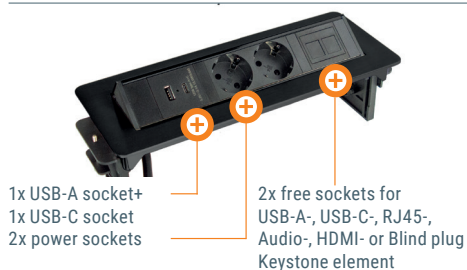

EXIT Tip

The hinged power strip with Keystone elements

- ✓ Hinged multifunctional power strip with tip to open function
- ✓ Keystone elements allow additional data connections
- ✓ For table-top thickness from 13 to 25 mm
- ✓ Other colours are available on demand, subject to MOQ
- ✓ Ideal for use in the office, meeting rooms or at home

Details

KEYSTONES

FEAUTES

Easy clip fixation from below after the power strip was embedded in the table top

freely configurable Keystone for the socket of your choice.

Technical drawings

Article	Description	Colour	Item No.
EXIT Tip	Hinged multifunctional power strip with 2x power socket, 1x USB-A charging socket, 1x USB-C charging socket, 2x free sockets, 1x power cable 2.0 m	Black	205 125991
		Stainless steel finish	205 126166
Keystone USB-A	Insert: USB-A element	Black	205 108029
Keystone USB-C	Insert: USB-C element	Black	205 127972
Keystone RJ45	Insert: RJ45 element	Silver	205 108015
Keystone HDMI	Insert: HDMI element	Black	205 108134
Keystone Audio	Insert: 3.5 Audio element	Black	205 127979
Keystone Blind	Insert: Blind plug	Black	205 107595