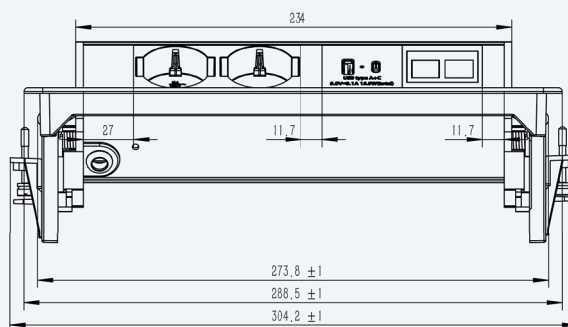

EXIT Tip

The hinged power strip with Keystone elements

- ✓ Hinged multifunctional power strip with tip to open function
- ✓ Keystone elements allow additional data connections
- ✓ For table-top thickness from 13 to 25 mm
- ✓ Other colours are available on demand, subject to MOQ
- ✓ Ideal for use in the office, meeting rooms or at home

Details

KEYSTONES

FEAUTES

Easy clip fixation from below after the power strip was embedded in the table top

freely configurable Keystone for the socket of your choice.

Technical drawings

Article	Description	Colour	Item No.
EXIT Tip	Hinged multifunctional power strip with 2x power socket, 1x USB-A charging socket, 1x USB-C charging socket, 2x free sockets, 1x power cable 2.0 m	Black	205 125991
		Stainless steel finish	205 126166
Keystone USB-A	Insert: USB-A element	Black	205 108029
Keystone USB-C	Insert: USB-C element	Black	205 127972
Keystone RJ45	Insert: RJ45 element	Silver	205 108015
Keystone HDMI	Insert: HDMI element	Black	205 108134
Keystone Audio	Insert: 3.5 Audio element	Black	205 127979
Keystone Blind	Insert: Blind plug	Black	205 107595