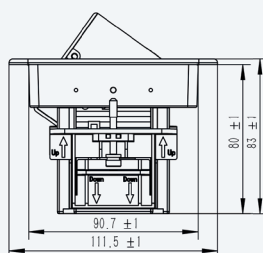

EXIT Tip

The hinged power strip with Keystone elements

- ✓ Hinged multifunctional power strip with tip to open function
- ✓ Keystone elements allow additional data connections
- ✓ For table-top thickness from 13 to 25 mm
- ✓ Other colours are available on demand, subject to MOQ
- ✓ Ideal for use in the office, meeting rooms or at home

Details

KEYSTONES

FEAUTES

Easy clip fixation from below after the power strip was embedded in the table top

freely configurable Keystone for the socket of your choice.

Technical drawings

Article	Description	Colour	Item No.
EXIT Tip	Hinged multifunctional power strip with 2x power socket, 1x USB-A charging socket, 1x USB-C charging socket, 2x free sockets, 1x power cable 2.0 m	Black	205 125991
		Stainless steel finish	205 126166
Keystone USB-A	Insert: USB-A element	Black	205 108029
Keystone USB-C	Insert: USB-C element	Black	205 127972
Keystone RJ45	Insert: RJ45 element	Silver	205 108015
Keystone HDMI	Insert: HDMI element	Black	205 108134
Keystone Audio	Insert: 3.5 Audio element	Black	205 127979
Keystone Blind	Insert: Blind plug	Black	205 107595