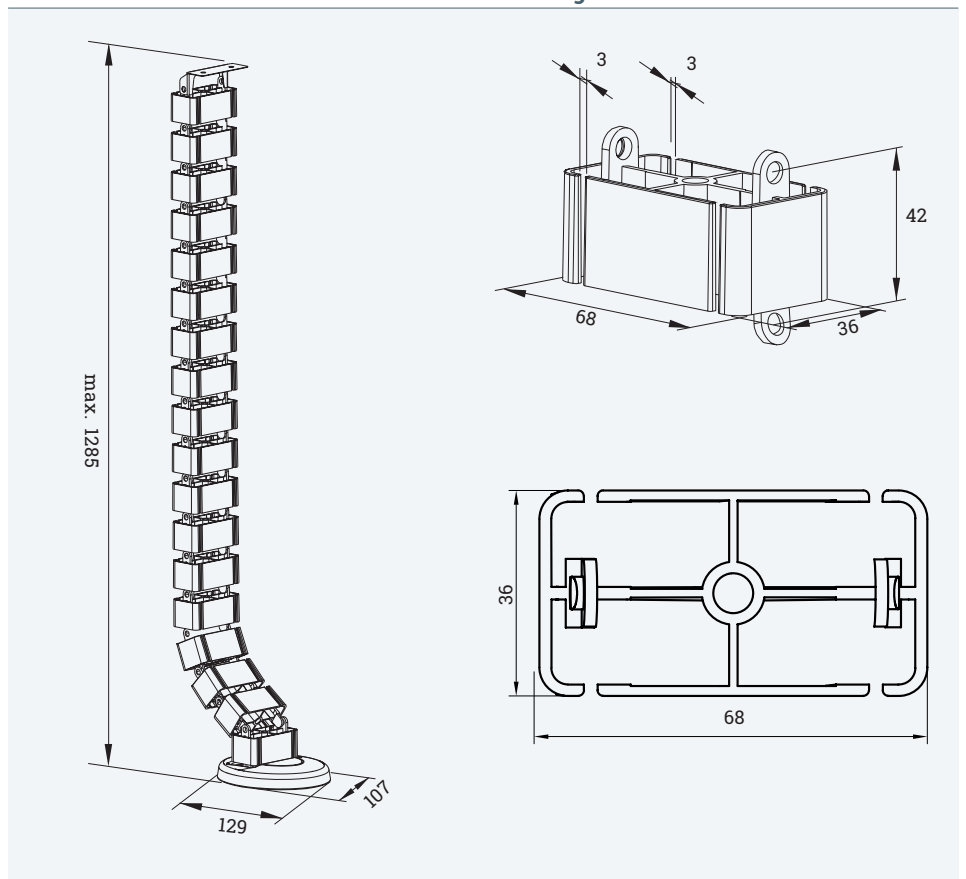

FLEXIT RE 4

The 4 Chamber cable guide, which moves along

- ✔ Particularly suitable for height adjustable desks
- ✔ 30 chain links for a maximum height of 1285 mm
- ✔ with 4 chambers for a big amount of cables
- ✔ quickly height adjustable by removing single links
- ✔ Can easily be shortened to suit standard desks

Details

- A 4 Cable chambers** Because of the 4 chambers it's ideal for many cables
- B Easy clip system** Can be extended / shortened in seconds of time
- C Easy fixation** With drilling holes for fixation below the table top

Technical Drawings

Article	Description	Colour	Item No.
FLEXIT RE 4	4 chambers cable guide, vertical, height max. 1285 mm, plastic, with table connection, suitable for height adjustable desk frames, with screws and base	Black	203 124647
		Silver	203 124633
		White	203 124640
2x Magnethalter	2x Magnet holder (round) with detachable handle, Screws not included in the scope of delivery	Black	203 128476
		White	203 128483