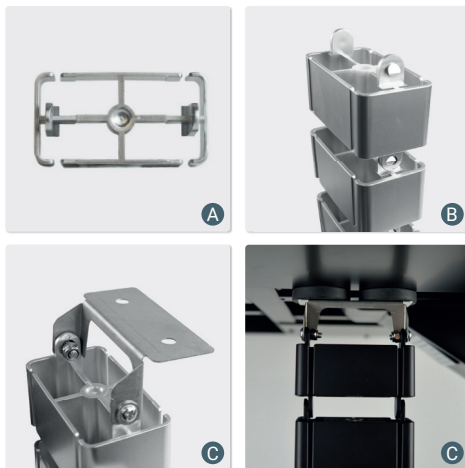

FLEXIT RE 4

The 4 Chamber cable guide, which moves along

- ✔ Particularly suitable for height adjustable desks
- ✔ 30 chain links for a maximum height of 1285 mm
- ✔ with 4 chambers for a big amount of cables
- ✔ quickly height adjustable by removing single links
- ✔ Can easily be shortened to suit standard desks

Details

- A 4 Cable chambers** Because of the 4 chambers it's ideal for many cables
- B Easy clip system** Can be extended / shortened in seconds of time
- C Easy fixation** With drilling holes for fixation below the table top

Technical Drawings

Article	Description	Colour	Item No.
FLEXIT RE 4	4 chambers cable guide, vertical, height max. 1285 mm, plastic, with table connection, suitable for height adjustable desk frames, with screws and base	Black	203 124647
		Silver	203 124633
		White	203 124640
2x Magnethalter	2x Magnet holder (round) with detachable handle, Screws not included in the scope of delivery	Black	203 128476
		White	203 128483