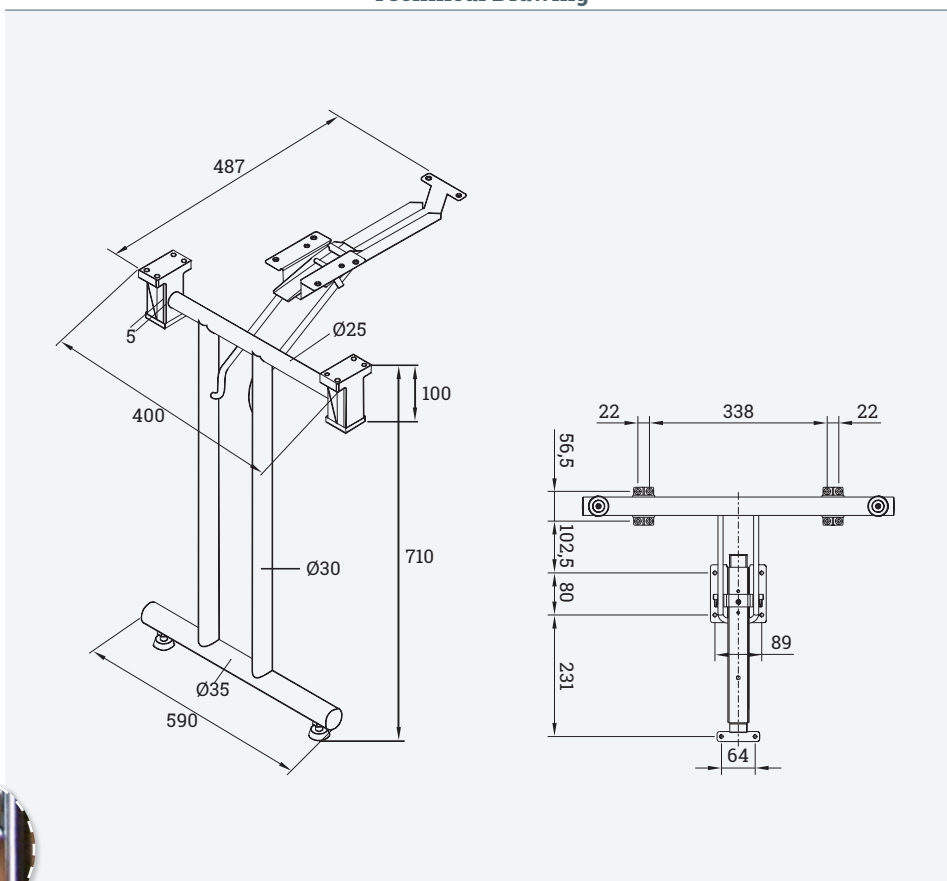

Height adjustable	710 - 715 mm
Width of footer	590 mm
Table dimensions above	1200 x 600 mm
Material	Steel roundtube Plastic accessories, black

Technical Drawing

Folded in with tabletop

Quick and comfortable folding mechanism with locking lever.

Article	Description	Colour	Item No.
FOLDIX T-ECON	Complete foldable tableframe in T-Form, steel, height adjustable 710 - 715 mm, footer width: 590 mm, suitable for table dimensions: min. 1200x600 mm, incl. accessories and assembly instructions	Black	312 110003
		White aluminium	312 109996
		Chromed	312 110479

Height adjustable	710 - 715 mm
Width of footer	590 mm
Table dimensions above	1200 x 600 mm
Material	Steel roundtube Plastic accessories, black

Technical Drawing

Folded in with tabletop

Article	Description	Colour	Item No.
FOLDIX D-ECON	Complete foldable table frame in D-Form, steel, height adjustable 710-715 mm, footer width: 590 mm, suitable for table dimensions: min. 1200x600 mm, incl. accessories and assembly instructions	Black	312 110010
		White aluminium	312 110017
		Chromed	312 110948