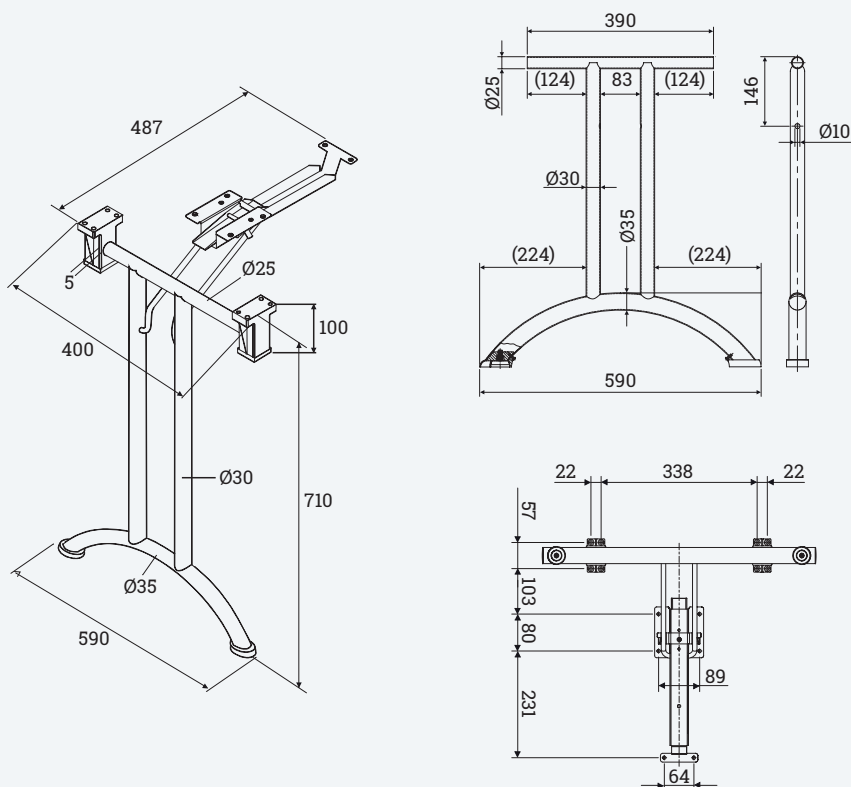

Height adjustable	710 - 715 mm
Width of footer	590 mm
Table dimensions above	1200 x 600 mm
Material	Steel roundtube Plastic accessories, black

Technical Drawing

Folded in with tabletop

Quick and comfortable folding mechanism with locking lever.

Article	Description	Colour	Item No.
FOLDIX T-ECON	Complete foldable tableframe in T-Form, steel, height adjustable 710 - 715 mm, footer width: 590 mm, suitable for table dimensions: min. 1200x600 mm, incl. accessories and assembly instructions	Black	312 110003
		White aluminium	312 109996
		Chromed	312 110479

Height adjustable	710 - 715 mm
Width of footer	590 mm
Table dimensions above	1200 x 600 mm
Material	Steel roundtube Plastic accessories, black

Technical Drawing

Folded in with tabletop

Article	Description	Colour	Item No.
FOLDIX D-ECON	Complete foldable table frame in D-Form, steel, height adjustable 710-715 mm, footer width: 590 mm, suitable for table dimensions: min. 1200x600 mm, incl. accessories and assembly instructions	Black	312 110010
		White aluminium	312 110017
		Chromed	312 110948