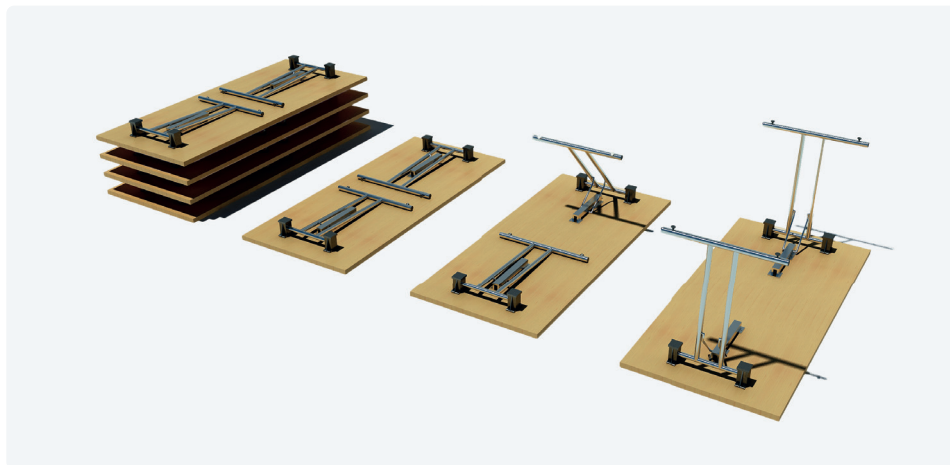

FOLDIX T-ECON

Stable & fodable

- ✓ Easy handling, stable, quick assembly and dismantling
- ✓ Can be stored space saving
- ✓ Safe lock mechanism
- ✓ Locking possible in folded or assembled condition

Details

Height adjustable	710 - 715 mm
Width of footer	590 mm
Table dimensions above	1200 x 600 mm
Material	Steel roundtube Plastic accessories, black

Technical Drawing

Folded in with tabletop

Quick and comfortable folding mechanism with locking lever.

Article	Description	Colour	Item No.
FOLDIX T-ECON	Complete foldable tableframe in T-Form, steel, height adjustable 710 - 715 mm, footer width: 590 mm, suitable for table dimensions: min. 1200x600 mm, incl. accessories and assembly instructions	Black	312 110003
		White aluminium	312 109996
		Chromed	312 110479

Height adjustable	710 - 715 mm
Width of footer	590 mm
Table dimensions above	1200 x 600 mm
Material	Steel roundtube Plastic accessories, black

Technical Drawing

Folded in with tabletop

Article	Description	Colour	Item No.
FOLDIX D-ECON	Complete foldable table frame in D-Form, steel, height adjustable 710-715 mm, footer width: 590 mm, suitable for table dimensions: min. 1200x600 mm, incl. accessories and assembly instructions	Black	312 110010
		White aluminium	312 110017
		Chromed	312 110948