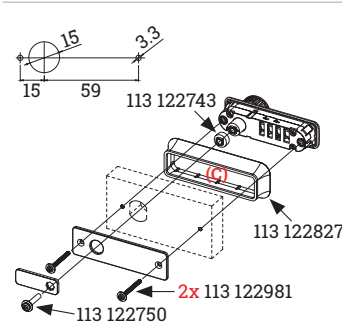

- ✓ For panel thicknesses 0.8-1.0 mm and 16.0-22.0 mm
- ✓ Green-red indicator to show lock status
- ✓ Integrated overturn protection
- ✓ Extensive accessories allowing for many installation options
- ✓ **Retrofitting: Easy upgrade from a cylinderlock without complex drilling**

Technical drawings

Details

Decorative frame installation (A)

Handle installation (B)

Housing with handle function (C)

Article	Description	Locking path	Coloure	Item No.
KICCO P4 Set, 90° left	Free multi user code, Lever lock set for 4-digit code,	12 - 3 o'clock	Black	113 122694
KICCO P4 Set, 90° right	Accessories: Bolt, straight L: 45 mm, plastic cover, M3x16 fixing screws	12 - 9 o'clock	Black	113 122638
KICCO P4 Set, 90° vertical right		3 - 12 o'clock	Black	113 123191
KICCO masterkey	With decoding function	-	Blue	113 122764
KICCO S4/P4 decorative frame A	Optional decorative frame made of ABS, black, suitable for painting	-	Black	113 122722
KICCO S4/P4 frame with handle B	Optional frame with handle made of ABS, black, suitable for painting	-	Black	113 122729
KICCO S4/P4 housing frame C	Optional housing frame made of ABS, black, mounting on a plate	-	Black	113 122827
KICCO S4/P4 extension		-	Silver	113 122743
KICCO S4/P4 fixing screw M4x26 mm	Necessary for surface mounting, in combination with 113 122827	-	Silver	113 122750
KICCO S4/P4 fixing screw M3x30 mm		-	Black	113 122981
KICCO S4/P4 Plus SET housing frame	housing frame for surface-mounted installation	-	Black	113 128945