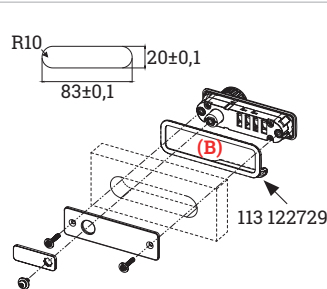

- ✓ For panel thicknesses 0.8-1.0 mm and 16.0-22.0 mm
- ✓ Green-red indicator to show lock status
- ✓ Integrated overturn protection
- ✓ Extensive accessories allowing for many installation options
- ✓ **Retrofitting: Easy upgrade from a cylinderlock without complex drilling**

Technical drawings

Details

Decorative frame installation (A)

Handle installation (B)

Housing with handle function (C)

Article	Description	Locking path	Coloure	Item No.
KICCO P4 Set, 90° left	Free multi user code, Lever lock set for 4-digit code,	12 - 3 o'clock	Black	113 122694
KICCO P4 Set, 90° right	Accessories: Bolt, straight L: 45 mm, plastic cover, M3x16 fixing screws	12 - 9 o'clock	Black	113 122638
KICCO P4 Set, 90° vertical right		3 - 12 o'clock	Black	113 123191
KICCO masterkey	With decoding function	-	Blue	113 122764
KICCO S4/P4 decorative frame A	Optional decorative frame made of ABS, black, suitable for painting	-	Black	113 122722
KICCO S4/P4 frame with handle B	Optional frame with handle made of ABS, black, suitable for painting	-	Black	113 122729
KICCO S4/P4 housing frame C	Optional housing frame made of ABS, black, mounting on a plate	-	Black	113 122827
KICCO S4/P4 extension		-	Silver	113 122743
KICCO S4/P4 fixing screw M4x26 mm	Necessary for surface mounting, in combination with 113 122827	-	Silver	113 122750
KICCO S4/P4 fixing screw M3x30 mm		-	Black	113 122981
KICCO S4/P4 Plus SET housing frame	housing frame for surface-mounted installation	-	Black	113 128945