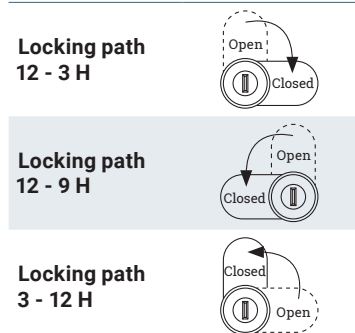

KICCO P4

The new generation code lock

- ✓ Professional diallock for multiple users
- ✓ High Security because of a4-digit Code
- ✓ Emergency opening with the masterkey
- ✓ Installation on the surface or embedded
- ✓ Suitable for wooden or metal furniture

- ✓ For panel thicknesses 0.8-1.0 mm and 16.0-22.0 mm
- ✓ Green-red indicator to show lock status
- ✓ Integrated overturn protection
- ✓ Extensive accessories allowing for many installation options
- ✓ **Retrofitting: Easy upgrade from a cylinderlock without complex drilling**

Technical drawings

Details

Decorative frame installation (A)

Handle installation (B)

Housing with handle function (C)

Article	Description	Locking path	Coloure	Item No.
KICCO P4 Set, 90° left	Free multi user code, Lever lock set for 4-digit code,	12 - 3 o'clock	Black	113 122694
KICCO P4 Set, 90° right	Accessories: Bolt, straight L: 45 mm, plastic cover, M3x16 fixing screws	12 - 9 o'clock	Black	113 122638
KICCO P4 Set, 90° vertical right		3 - 12 o'clock	Black	113 123191
KICCO masterkey	With decoding function	-	Blue	113 122764
KICCO S4/P4 decorative frame A	Optional decorative frame made of ABS, black, suitable for painting	-	Black	113 122722
KICCO S4/P4 frame with handle B	Optional frame with handle made of ABS, black, suitable for painting	-	Black	113 122729
KICCO S4/P4 housing frame C	Optional housing frame made of ABS, black, mounting on a plate	-	Black	113 122827
KICCO S4/P4 extension		-	Silver	113 122743
KICCO S4/P4 fixing screw M4x26 mm	Necessary for surface mounting, in combination with 113 122827	-	Silver	113 122750
KICCO S4/P4 fixing screw M3x30 mm		-	Black	113 122981
KICCO S4/P4 Plus SET housing frame	housing frame for surface-mounted installation	-	Black	113 128945