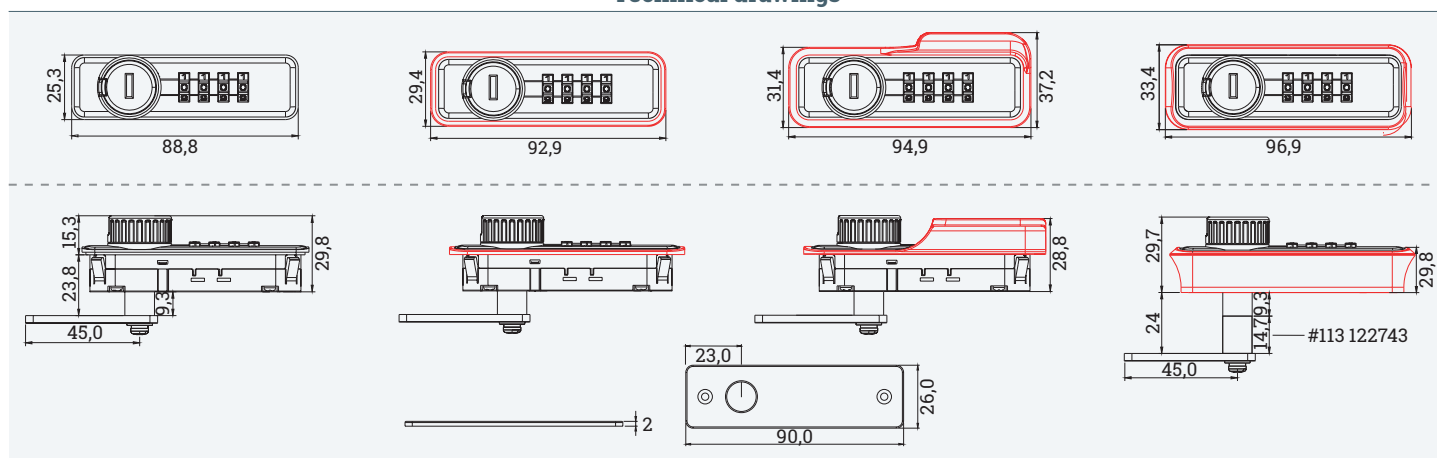

KICCO P4

The new generation code lock

- ✓ Professional diallock for multiple users
- ✓ High Security because of a4-digit Code
- ✓ Emergency opening with the masterkey
- ✓ Installation on the surface or embedded
- ✓ Suitable for wooden or metal furniture

- ✓ For panel thicknesses 0.8-1.0 mm and 16.0-22.0 mm
- ✓ Green-red indicator to show lock status
- ✓ Integrated overturn protection
- ✓ Extensive accessories allowing for many installation options
- ✓ **Retrofitting: Easy upgrade from a cylinderlock without complex drilling**

Technical drawings

Details

Decorative frame installation (A)

Handle installation (B)

Housing with handle function (C)

Article	Description	Locking path	Coloure	Item No.
KICCO P4 Set, 90° left	Free multi user code, Lever lock set for 4-digit code,	12 - 3 o'clock	Black	113 122694
KICCO P4 Set, 90° right	Accessories: Bolt, straight L: 45 mm, plastic cover, M3x16 fixing screws	12 - 9 o'clock	Black	113 122638
KICCO P4 Set, 90° vertical right		3 - 12 o'clock	Black	113 123191
KICCO masterkey	With decoding function	-	Blue	113 122764
KICCO S4/P4 decorative frame A	Optional decorative frame made of ABS, black, suitable for painting	-	Black	113 122722
KICCO S4/P4 frame with handle B	Optional frame with handle made of ABS, black, suitable for painting	-	Black	113 122729
KICCO S4/P4 housing frame C	Optional housing frame made of ABS, black, mounting on a plate	-	Black	113 122827
KICCO S4/P4 extension		-	Silver	113 122743
KICCO S4/P4 fixing screw M4x26 mm	Necessary for surface mounting, in combination with 113 122827	-	Silver	113 122750
KICCO S4/P4 fixing screw M3x30 mm		-	Black	113 122981
KICCO S4/P4 Plus SET housing frame	housing frame for surface-mounted installation	-	Black	113 128945