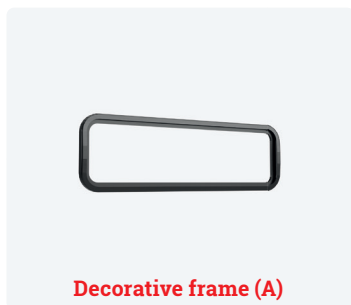

KICCO P4

The new generation code lock

- ✓ Professional diallock for multiple users
- ✓ High Security because of a4-digit Code
- ✓ Emergency opening with the masterkey
- ✓ Installation on the surface or embedded
- ✓ Suitable for wooden or metal furniture

- ✓ For panel thicknesses 0.8-1.0 mm and 16.0-22.0 mm
- ✓ Green-red indicator to show lock status
- ✓ Integrated overturn protection
- ✓ Extensive accessories allowing for many installation options
- ✓ **Retrofitting: Easy upgrade from a cylinderlock without complex drilling**

Technical drawings

Details

Decorative frame installation (A)

Handle installation (B)

Housing with handle function (C)

Article	Description	Locking path	Coloure	Item No.
KICCO P4 Set, 90° left	Free multi user code, Lever lock set for 4-digit code,	12 - 3 o'clock	Black	113 122694
KICCO P4 Set, 90° right	Accessories: Bolt, straight L: 45 mm, plastic cover, M3x16 fixing screws	12 - 9 o'clock	Black	113 122638
KICCO P4 Set, 90° vertical right		3 - 12 o'clock	Black	113 123191
KICCO masterkey	With decoding function	-	Blue	113 122764
KICCO S4/P4 decorative frame A	Optional decorative frame made of ABS, black, suitable for painting	-	Black	113 122722
KICCO S4/P4 frame with handle B	Optional frame with handle made of ABS, black, suitable for painting	-	Black	113 122729
KICCO S4/P4 housing frame C	Optional housing frame made of ABS, black, mounting on a plate	-	Black	113 122827
KICCO S4/P4 extension		-	Silver	113 122743
KICCO S4/P4 fixing screw M4x26 mm	Necessary for surface mounting, in combination with 113 122827	-	Silver	113 122750
KICCO S4/P4 fixing screw M3x30 mm		-	Black	113 122981
KICCO S4/P4 Plus SET housing frame	housing frame for surface-mounted installation	-	Black	113 128945