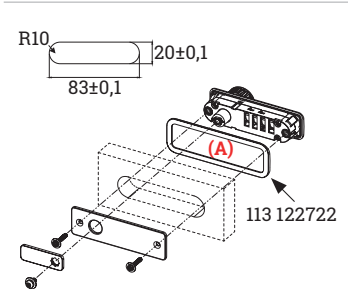

- ✓ For panel thicknesses 0.8-1.0 mm and 16.0-22.0 mm
- ✓ Green-red indicator to show lock status
- ✓ Integrated overturn protection
- ✓ Extensive accessories allowing for many installation options
- ✓ **Retrofitting: Easy upgrade from a cylinderlock without complex drilling**

Technical drawings

Details

Decorative frame installation (A)

Handle installation (B)

Housing with handle function (C)

Article	Description	Locking path	Coloure	Item No.
KICCO P4 Set, 90° left	Free multi user code, Lever lock set for 4-digit code,	12 - 3 o'clock	Black	113 122694
KICCO P4 Set, 90° right	Accessories: Bolt, straight L: 45 mm, plastic cover, M3x16 fixing screws	12 - 9 o'clock	Black	113 122638
KICCO P4 Set, 90° vertical right		3 - 12 o'clock	Black	113 123191
KICCO masterkey	With decoding function	-	Blue	113 122764
KICCO S4/P4 decorative frame A	Optional decorative frame made of ABS, black, suitable for painting	-	Black	113 122722
KICCO S4/P4 frame with handle B	Optional frame with handle made of ABS, black, suitable for painting	-	Black	113 122729
KICCO S4/P4 housing frame C	Optional housing frame made of ABS, black, mounting on a plate	-	Black	113 122827
KICCO S4/P4 extension		-	Silver	113 122743
KICCO S4/P4 fixing screw M4x26 mm	Necessary for surface mounting, in combination with 113 122827	-	Silver	113 122750
KICCO S4/P4 fixing screw M3x30 mm		-	Black	113 122981
KICCO S4/P4 Plus SET housing frame	housing frame for surface-mounted installation	-	Black	113 128945