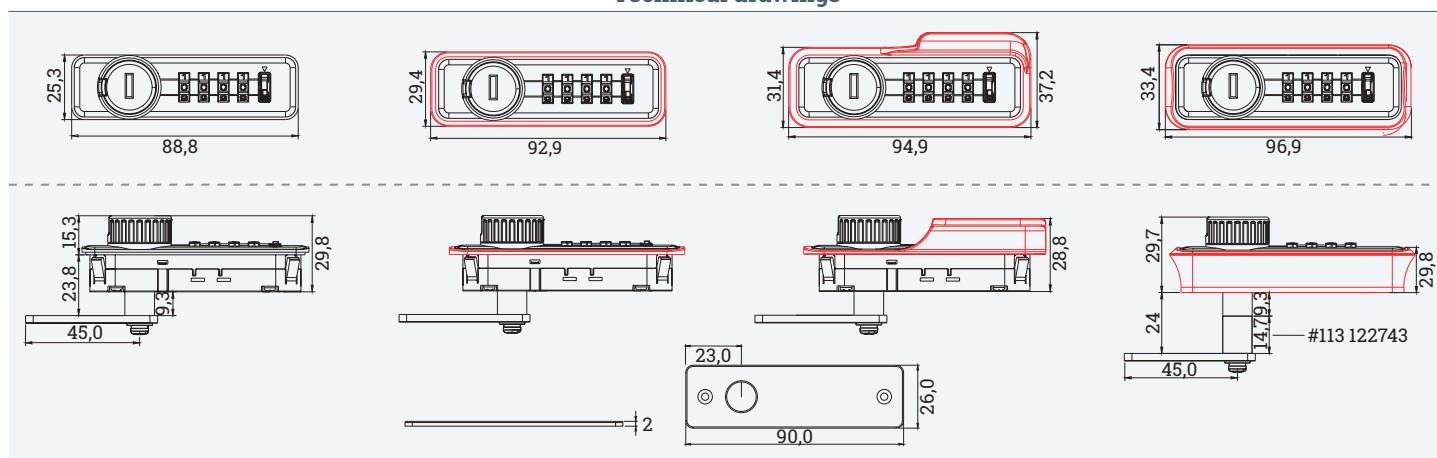

KICCO S4

The new generation code lock

- ✓ Professional diallock for single users
- ✓ High Security because of a4-digit Code
- ✓ Emergency opening with the masterkey
- ✓ Installation on the surface or embedded
- ✓ Suitable for wooden or metal furniture
- ✓ For panel thicknesses 0.8-1.0 mm and 16.0-22.0 mm
- ✓ Green-red indicator to show lock status
- ✓ Integrated overturn protection
- ✓ Extensive accessories allowing for many installation options
- ✓ **Retrofitting: Easy upgrade from a cylinderlock without complex drilling**

Technical drawings

Details

Decorative frame installation (A)

Handle installation (B)

Housing with handle function (C)

Article	Description	Locking path	Colour	Item No.
KICCO S4 Set, 90° left	Fixed code for single user, Lever lock set for 4-digit code,	12 - 3 o'clock	Black	113 122687
KICCO S4 Set, 90° right	Accessories: Bolt, straight L: 45 mm, plastic cover, M3x16 fixing screws	12 - 9 o'clock	Black	113 122680
KICCO S4 Set, 90° vertical right		3 - 12 o'clock	Black	113 123212
KICCO masterkey	With decoding function	-	Blue	113 122764
KICCO S4/P4 decorative frame A	Optional decorative frame made of ABS, black, suitable for painting	-	Black	113 122722
KICCO S4/P4 frame with handle B	Optional frame with handle made of ABS, black, suitable for painting	-	Black	113 122729
KICCO S4/P4 housing frame C	Optional housing frame made of ABS, black, mounting on a plate	-	Black	113 122827
KICCO S4/P4 extension		-	Silver	113 122743
KICCO S4/P4 fixing screw M4x26 mm	Necessary for surface mounting, in combination with 113 122827	-	Silver	113 122750
KICCO S4/P4 fixing screw M3x30 mm		-	Black	113 122981
KICCO S4/P4 Plus SET housing frame	housing frame for surface-mounted installation	-	Black	113 128945