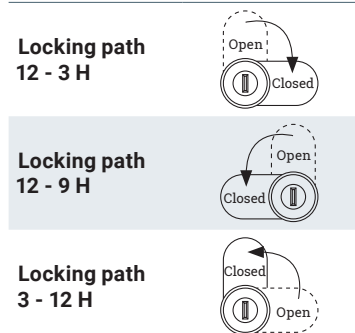

KICCO S4

The new generation code lock

- ✓ Professional diallock for single users
- ✓ High Security because of a4-digit Code
- ✓ Emergency opening with the masterkey
- ✓ Installation on the surface or embedded
- ✓ Suitable for wooden or metal furniture
- ✓ For panel thicknesses 0.8-1.0 mm and 16.0-22.0 mm
- ✓ Green-red indicator to show lock status
- ✓ Integrated overturn protection
- ✓ Extensive accessories allowing for many installation options
- ✓ **Retrofitting: Easy upgrade from a cylinderlock without complex drilling**

Technical drawings

Details

Decorative frame installation (A)

Handle installation (B)

Housing with handle function (C)

Article	Description	Locking path	Colour	Item No.
KICCO S4 Set, 90° left	Fixed code for single user, Lever lock set for 4-digit code,	12 - 3 o'clock	Black	113 122687
KICCO S4 Set, 90° right	Accessories: Bolt, straight L: 45 mm, plastic cover, M3x16 fixing screws	12 - 9 o'clock	Black	113 122680
KICCO S4 Set, 90° vertical right		3 - 12 o'clock	Black	113 123212
KICCO masterkey	With decoding function	-	Blue	113 122764
KICCO S4/P4 decorative frame A	Optional decorative frame made of ABS, black, suitable for painting	-	Black	113 122722
KICCO S4/P4 frame with handle B	Optional frame with handle made of ABS, black, suitable for painting	-	Black	113 122729
KICCO S4/P4 housing frame C	Optional housing frame made of ABS, black, mounting on a plate	-	Black	113 122827
KICCO S4/P4 extension		-	Silver	113 122743
KICCO S4/P4 fixing screw M4x26 mm	Necessary for surface mounting, in combination with 113 122827	-	Silver	113 122750
KICCO S4/P4 fixing screw M3x30 mm		-	Black	113 122981
KICCO S4/P4 Plus SET housing frame	housing frame for surface-mounted installation	-	Black	113 128945