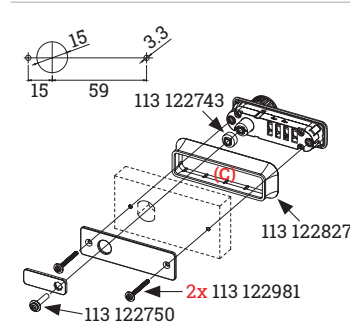

KICCO S4

The new generation code lock

- ✓ Professional diallock for single users
- ✓ High Security because of a4-digit Code
- ✓ Emergency opening with the masterkey
- ✓ Installation on the surface or embedded
- ✓ Suitable for wooden or metal furniture
- ✓ For panel thicknesses 0.8-1.0 mm and 16.0-22.0 mm
- ✓ Green-red indicator to show lock status
- ✓ Integrated overturn protection
- ✓ Extensive accessories allowing for many installation options
- ✓ **Retrofitting: Easy upgrade from a cylinderlock without complex drilling**

Technical drawings

Details

Decorative frame installation (A)

Handle installation (B)

Housing with handle function (C)

Article	Description	Locking path	Colour	Item No.
KICCO S4 Set, 90° left	Fixed code for single user, Lever lock set for 4-digit code,	12 - 3 o'clock	Black	113 122687
KICCO S4 Set, 90° right	Accessories: Bolt, straight L: 45 mm, plastic cover, M3x16 fixing screws	12 - 9 o'clock	Black	113 122680
KICCO S4 Set, 90° vertical right		3 - 12 o'clock	Black	113 123212
KICCO masterkey	With decoding function	-	Blue	113 122764
KICCO S4/P4 decorative frame A	Optional decorative frame made of ABS, black, suitable for painting	-	Black	113 122722
KICCO S4/P4 frame with handle B	Optional frame with handle made of ABS, black, suitable for painting	-	Black	113 122729
KICCO S4/P4 housing frame C	Optional housing frame made of ABS, black, mounting on a plate	-	Black	113 122827
KICCO S4/P4 extension		-	Silver	113 122743
KICCO S4/P4 fixing screw M4x26 mm	Necessary for surface mounting, in combination with 113 122827	-	Silver	113 122750
KICCO S4/P4 fixing screw M3x30 mm		-	Black	113 122981
KICCO S4/P4 Plus SET housing frame	housing frame for surface-mounted installation	-	Black	113 128945