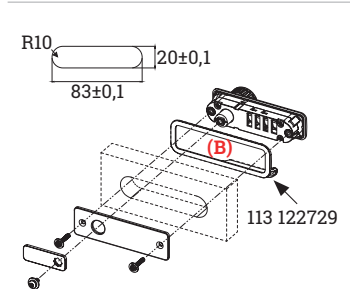

KICCO S4

The new generation code lock

- ✓ Professional diallock for single users
- ✓ High Security because of a4-digit Code
- ✓ Emergency opening with the masterkey
- ✓ Installation on the surface or embedded
- ✓ Suitable for wooden or metal furniture
- ✓ For panel thicknesses 0.8-1.0 mm and 16.0-22.0 mm
- ✓ Green-red indicator to show lock status
- ✓ Integrated overturn protection
- ✓ Extensive accessories allowing for many installation options
- ✓ **Retrofitting: Easy upgrade from a cylinderlock without complex drilling**

Technical drawings

Details

Decorative frame installation (A)

Handle installation (B)

Housing with handle function (C)

Article	Description	Locking path	Colour	Item No.
KICCO S4 Set, 90° left	Fixed code for single user, Lever lock set for 4-digit code,	12 - 3 o'clock	Black	113 122687
KICCO S4 Set, 90° right	Accessories: Bolt, straight L: 45 mm, plastic cover, M3x16 fixing screws	12 - 9 o'clock	Black	113 122680
KICCO S4 Set, 90° vertical right		3 - 12 o'clock	Black	113 123212
KICCO masterkey	With decoding function	-	Blue	113 122764
KICCO S4/P4 decorative frame A	Optional decorative frame made of ABS, black, suitable for painting	-	Black	113 122722
KICCO S4/P4 frame with handle B	Optional frame with handle made of ABS, black, suitable for painting	-	Black	113 122729
KICCO S4/P4 housing frame C	Optional housing frame made of ABS, black, mounting on a plate	-	Black	113 122827
KICCO S4/P4 extension		-	Silver	113 122743
KICCO S4/P4 fixing screw M4x26 mm	Necessary for surface mounting, in combination with 113 122827	-	Silver	113 122750
KICCO S4/P4 fixing screw M3x30 mm		-	Black	113 122981
KICCO S4/P4 Plus SET housing frame	housing frame for surface-mounted installation	-	Black	113 128945