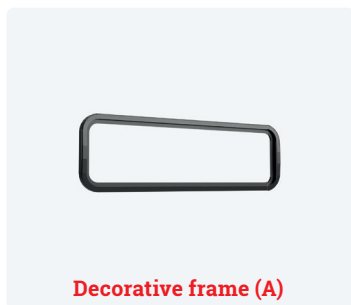

KICCO S4

The new generation code lock

- ✓ Professional diallock for single users
- ✓ High Security because of a4-digit Code
- ✓ Emergency opening with the masterkey
- ✓ Installation on the surface or embedded
- ✓ Suitable for wooden or metal furniture
- ✓ For panel thicknesses 0.8-1.0 mm and 16.0-22.0 mm
- ✓ Green-red indicator to show lock status
- ✓ Integrated overturn protection
- ✓ Extensive accessories allowing for many installation options
- ✓ **Retrofitting: Easy upgrade from a cylinderlock without complex drilling**

Technical drawings

Details

Decorative frame installation (A)

Handle installation (B)

Housing with handle function (C)

Article	Description	Locking path	Colour	Item No.
KICCO S4 Set, 90° left	Fixed code for single user, Lever lock set for 4-digit code,	12 - 3 o'clock	Black	113 122687
KICCO S4 Set, 90° right	Accessories: Bolt, straight L: 45 mm, plastic cover, M3x16 fixing screws	12 - 9 o'clock	Black	113 122680
KICCO S4 Set, 90° vertical right		3 - 12 o'clock	Black	113 123212
KICCO masterkey	With decoding function	-	Blue	113 122764
KICCO S4/P4 decorative frame A	Optional decorative frame made of ABS, black, suitable for painting	-	Black	113 122722
KICCO S4/P4 frame with handle B	Optional frame with handle made of ABS, black, suitable for painting	-	Black	113 122729
KICCO S4/P4 housing frame C	Optional housing frame made of ABS, black, mounting on a plate	-	Black	113 122827
KICCO S4/P4 extension		-	Silver	113 122743
KICCO S4/P4 fixing screw M4x26 mm	Necessary for surface mounting, in combination with 113 122827	-	Silver	113 122750
KICCO S4/P4 fixing screw M3x30 mm		-	Black	113 122981
KICCO S4/P4 Plus SET housing frame	housing frame for surface-mounted installation	-	Black	113 128945