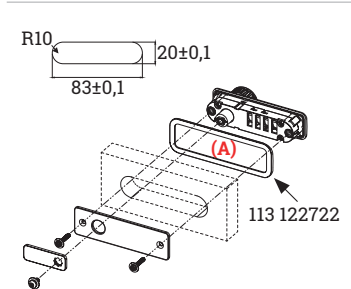

KICCO S4

The new generation code lock

- ✓ Professional diallock for single users
- ✓ High Security because of a4-digit Code
- ✓ Emergency opening with the masterkey
- ✓ Installation on the surface or embedded
- ✓ Suitable for wooden or metal furniture
- ✓ For panel thicknesses 0.8-1.0 mm and 16.0-22.0 mm
- ✓ Green-red indicator to show lock status
- ✓ Integrated overturn protection
- ✓ Extensive accessories allowing for many installation options
- ✓ **Retrofitting: Easy upgrade from a cylinderlock without complex drilling**

Technical drawings

Details

Decorative frame installation (A)

Handle installation (B)

Housing with handle function (C)

Article	Description	Locking path	Colour	Item No.
KICCO S4 Set, 90° left	Fixed code for single user, Lever lock set for 4-digit code,	12 - 3 o'clock	Black	113 122687
KICCO S4 Set, 90° right	Accessories: Bolt, straight L: 45 mm, plastic cover, M3x16 fixing screws	12 - 9 o'clock	Black	113 122680
KICCO S4 Set, 90° vertical right		3 - 12 o'clock	Black	113 123212
KICCO masterkey	With decoding function	-	Blue	113 122764
KICCO S4/P4 decorative frame A	Optional decorative frame made of ABS, black, suitable for painting	-	Black	113 122722
KICCO S4/P4 frame with handle B	Optional frame with handle made of ABS, black, suitable for painting	-	Black	113 122729
KICCO S4/P4 housing frame C	Optional housing frame made of ABS, black, mounting on a plate	-	Black	113 122827
KICCO S4/P4 extension		-	Silver	113 122743
KICCO S4/P4 fixing screw M4x26 mm	Necessary for surface mounting, in combination with 113 122827	-	Silver	113 122750
KICCO S4/P4 fixing screw M3x30 mm		-	Black	113 122981
KICCO S4/P4 Plus SET housing frame	housing frame for surface-mounted installation	-	Black	113 128945