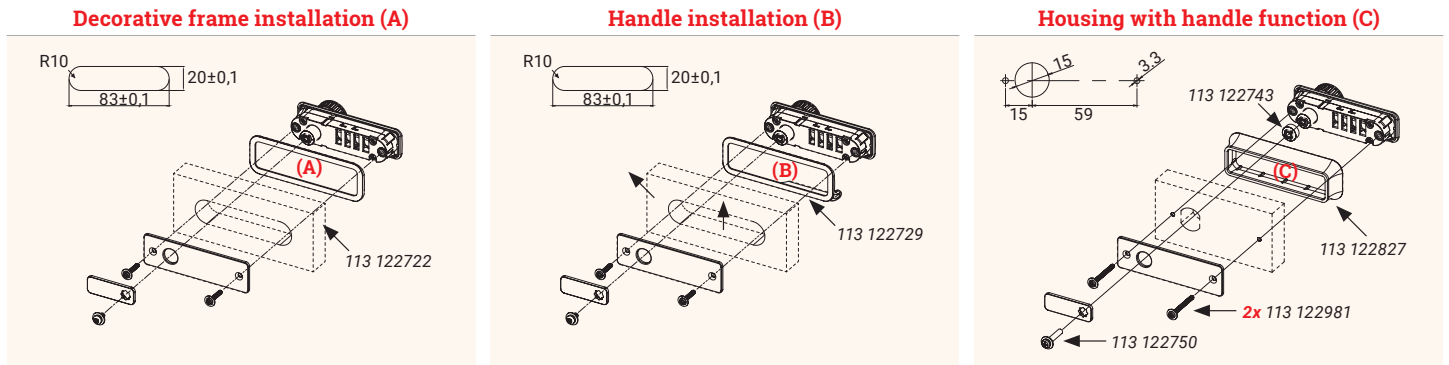

KICCO S4

The new generation code lock

- ✓ Professional diallock for single users
- ✓ High Security because of a4-digit Code
- ✓ Emergency opening with the masterkey
- ✓ Installation on the surface or embedded
- ✓ Suitable for wooden or metal furniture
- ✓ For panel thicknesses 0.8-1.0 mm and 16.0-22.0 mm

- ✓ Green-red indicator to show lock status
- ✓ Integrated overturn protection
- ✓ Extensive accessories allowing for many installation options
- ✓ **Retrofitting: Easy upgrade from a cylinderlock without complex drilling**

Article	Description	Colour	Item No.
KICCO S4 SET, 90° left	Lever lock-Set for 4-digit code, free multi user code	Black	113 122687
KICCO S4 SET, 90° right	Lever lock-set for 4-digit code, free multi user code	Black	113 122680
KICCO S4 SET, 90° vertical right	Lever lock-set for 4-digit code, free multi user code	Black	113 123212
KICCO masterkey	with decoding function	Blue	113 122764
KICCO decorative frame (A)	alternatively in different colours available	Black	113 122722
KICCO frame with handle (B)	alternatively in different colours available	Black	113 122729
KICCO housing frame (C)	with integrated handle, mounting on a plate	Black	113 122827
KICCO S4/P4 extension	14.7 mm for driver, in combination with frame 133 122827, mounting on a plate	Silver	113 122743
KICCO S4/P4 fixing screw M4x26 mm	cross-slot, for lever fixation, in combination with driver extension 113 122743	Silver	113 122750
KICCO S4/P4 fixing screw M3x30 mm	cross-slot, for the fixation of casing plate #113 122736 in connection with casing frame 113 122827 for panel thickness 16-22 mm	Black	113 122981
KICCO S4/P4 Plus SET housing frame	housing frame for surface-mounted installation	Black	113 128945