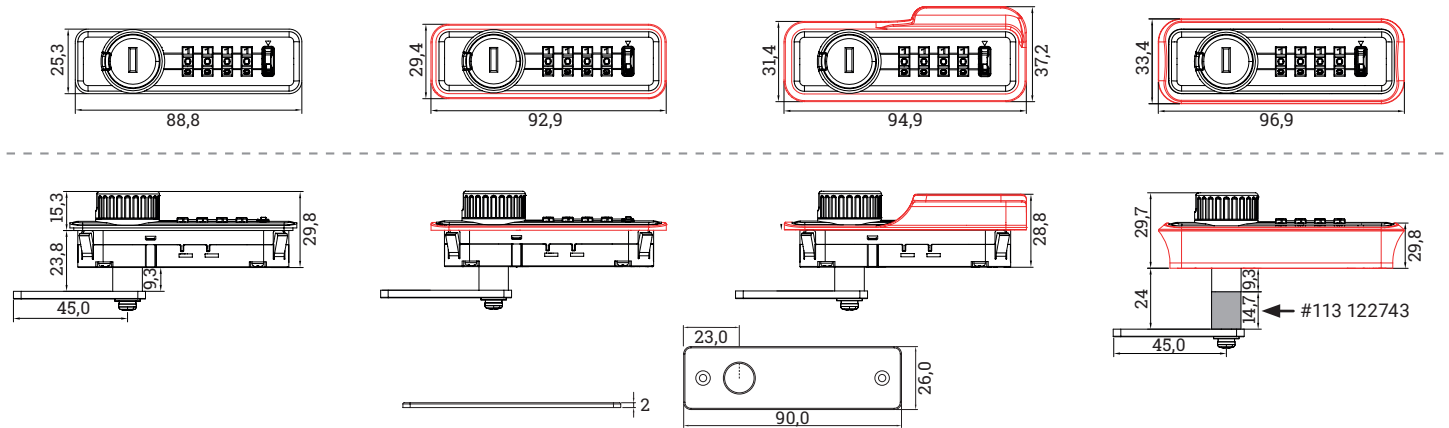

KICCO S4

The new generation code lock

- ✓ Professional diallock for single users
- ✓ High Security because of a4-digit Code
- ✓ Emergency opening with the masterkey
- ✓ Installation on the surface or embedded
- ✓ Suitable for wooden or metal furniture
- ✓ For panel thicknesses 0.8-1.0 mm and 16.0-22.0 mm

- ✓ Green-red indicator to show lock status
- ✓ Integrated overturn protection
- ✓ Extensive accessories allowing for many installation options
- ✓ **Retrofitting: Easy upgrade from a cylinderlock without complex drilling**

Article	Description	Colour	Item No.
KICCO S4 SET, 90° left	Lever lock-Set for 4-digit code, free multi user code	Black	113 122687
KICCO S4 SET, 90° right	Lever lock-set for 4-digit code, free multi user code	Black	113 122680
KICCO S4 SET, 90° vertical right	Lever lock-set for 4-digit code, free multi user code	Black	113 123212
KICCO masterkey	with decoding function	Blue	113 122764
KICCO decorative frame (A)	alternatively in different colours available	Black	113 122722
KICCO frame with handle (B)	alternatively in different colours available	Black	113 122729
KICCO housing frame (C)	with integrated handle, mounting on a plate	Black	113 122827
KICCO S4/P4 extension	14.7 mm for driver, in combination with frame 133 122827, mounting on a plate	Silver	113 122743
KICCO S4/P4 fixing screw M4x26 mm	cross-slot, for lever fixation, in combination with driver extension 113 122743	Silver	113 122750
KICCO S4/P4 fixing screw M3x30 mm	cross-slot, for the fixation of casing plate #113 122736 in connection with casing frame 113 122827 for panel thickness 16-22 mm	Black	113 122981
KICCO S4/P4 Plus SET housing frame	housing frame for surface-mounted installation	Black	113 128945