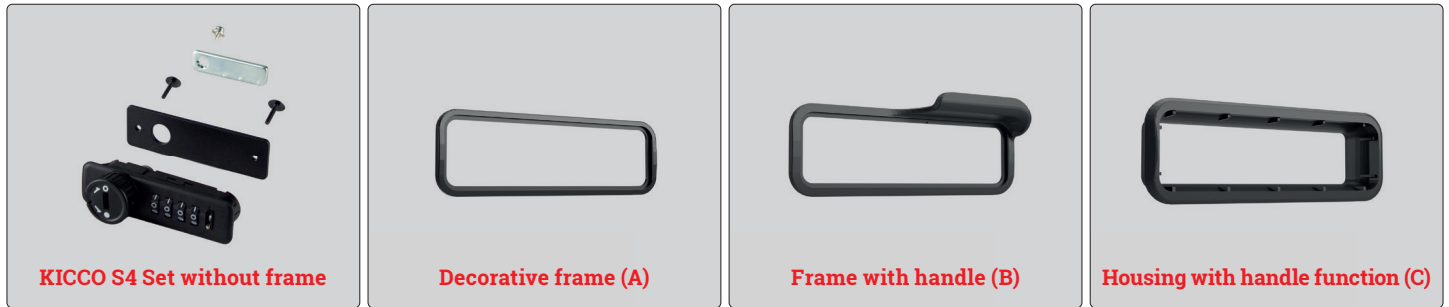

KICCO S4

The new generation code lock

- ✓ Professional diallock for single users
- ✓ High Security because of a4-digit Code
- ✓ Emergency opening with the masterkey
- ✓ Installation on the surface or embedded
- ✓ Suitable for wooden or metal furniture
- ✓ For panel thicknesses 0.8-1.0 mm and 16.0-22.0 mm

- ✓ Green-red indicator to show lock status
- ✓ Integrated overturn protection
- ✓ Extensive accessories allowing for many installation options
- ✓ **Retrofitting: Easy upgrade from a cylinderlock without complex drilling**

Article	Description	Colour	Item No.
KICCO S4 SET, 90° left	Lever lock-Set for 4-digit code, free multi user code	Black	113 122687
KICCO S4 SET, 90° right	Lever lock-set for 4-digit code, free multi user code	Black	113 122680
KICCO S4 SET, 90° vertical right	Lever lock-set for 4-digit code, free multi user code	Black	113 123212
KICCO masterkey	with decoding function	Blue	113 122764
KICCO decorative frame (A)	alternatively in different colours available	Black	113 122722
KICCO frame with handle (B)	alternatively in different colours available	Black	113 122729
KICCO housing frame (C)	with integrated handle, mounting on a plate	Black	113 122827
KICCO S4/P4 extension	14.7 mm for driver, in combination with frame 133 122827, mounting on a plate	Silver	113 122743
KICCO S4/P4 fixing screw M4x26 mm	cross-slot, for lever fixation, in combination with driver extension 113 122743	Silver	113 122750
KICCO S4/P4 fixing screw M3x30 mm	cross-slot, for the fixation of casing plate #113 122736 in connection with casing frame 113 122827 for panel thickness 16-22 mm	Black	113 122981
KICCO S4/P4 Plus SET housing frame	housing frame for surface-mounted installation	Black	113 128945