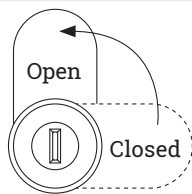

### Technical drawings

| Article                      | Description  | Closing way | Colour | Item No.   |
|------------------------------|--|-------------|--------|------------|
| NOKY Solo S Set, left        | Single-user for private use, electronic lever lock with 1-8 digit code, for wooden and metal furniture, incl. lever screws, CE, IP55 | 12-3        | Black  | 121 123422 |
| NOKY Solo S Set, right       |  | 12-9        | Black  | 121 123408 |
| NOKY Solo S Set, vert. right |  | 3-12        | Black  | 121 123415 |
| NOKY Solo P Set, left        | Multi-user for public area, electronic lever lock with 1-8 digit code, for wooden and metal furniture, incl. lever screws, CE, IP55  | 12-3        | Black  | 121 123401 |
| NOKY Solo P Set, right       |  | 12-9        | Black  | 121 123051 |
| NOKY Solo P Set, vert. right |  | 3-12        | Black  | 121 123394 |
| NOKY Solo master key         | For emergency opening  | -           | Blue   | 113 122764 |
| NOKY Solo backplate          | For assembly in doors with thickness from 18-22 mm, plastic ABS  | -           | Black  | 121 123058 |
| NOKY Solo backplate          | For assembly in doors with thickness from 3-7 mm, plastic ABS  | -           | Black  | 121 124094 |