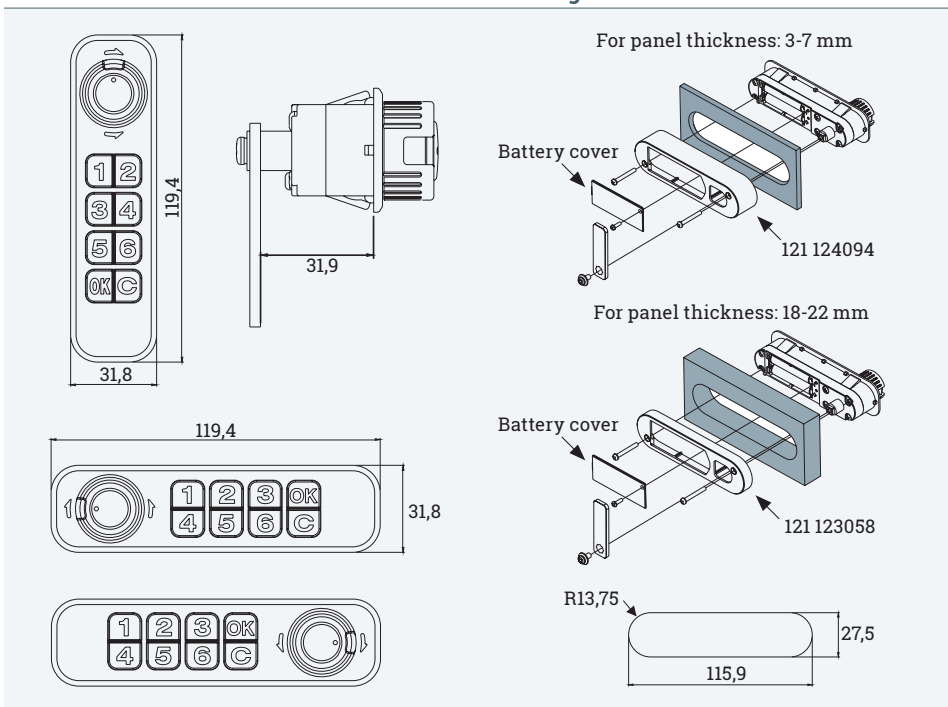

### Technical drawings

| Article                      | Description  | Closing way | Colour | Item No.   |
|------------------------------|--|-------------|--------|------------|
| NOKY Solo S Set, left        | Single-user for private use, electronic lever lock with 1-8 digit code, for wooden and metal furniture, incl. lever screws, CE, IP55 | 12-3        | Black  | 121 123422 |
| NOKY Solo S Set, right       |  | 12-9        | Black  | 121 123408 |
| NOKY Solo S Set, vert. right |  | 3-12        | Black  | 121 123415 |
| NOKY Solo P Set, left        | Multi-user for public area, electronic lever lock with 1-8 digit code, for wooden and metal furniture, incl. lever screws, CE, IP55  | 12-3        | Black  | 121 123401 |
| NOKY Solo P Set, right       |  | 12-9        | Black  | 121 123051 |
| NOKY Solo P Set, vert. right |  | 3-12        | Black  | 121 123394 |
| NOKY Solo master key         | For emergency opening  | -           | Blue   | 113 122764 |
| NOKY Solo backplate          | For assembly in doors with thickness from 18-22 mm, plastic ABS  | -           | Black  | 121 123058 |
| NOKY Solo backplate          | For assembly in doors with thickness from 3-7 mm, plastic ABS  | -           | Black  | 121 124094 |