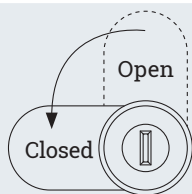

Closing way
3 → 12 h