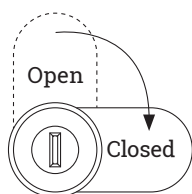

Details

Closing way
12 → 3 h

Closing way
12 → 9 h