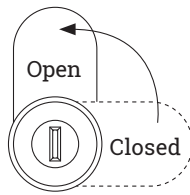

### Details

Closing way  
12 → 3 H

Closing way  
12 → 9 H

Closing way  
3 → 12 H

### Technical drawings

Article	Description	Closing way	Colour	Item No.
NOKY Solo S Set, left	Single user for private use, electronic lever lock with 1-8 digit code, for wooden and metal furniture, incl. lever screws, CE, IP55	12 - 3	Black	121 123422
NOKY Solo S Set, right		12 - 9	Black	121 123408
NOKY Solo S Set, vert. right		3 - 12	Black	121 123415
NOKY Solo P Set, left	Multi user for public area, electronic lever lock with 1-8 digit code, for wooden and metal furniture, incl. lever screws, CE, IP55	12 - 3	Black	121 123401
NOKY Solo P Set, right		12 - 9	Black	121 123051
NOKY Solo P Set, vert. right		3 - 12	Black	121 123394
NOKY Solo masterkey	For emergency opening	-	Blue	121 122764
NOKY Solo backplate	for assembly in doors with thickness from 18-22 mm, plastic ABS	-	Black	121 123058
NOKY Solo backplate	for assembly in doors with thickness from 3-7 mm, plastic ABS	-	Black	121 124094