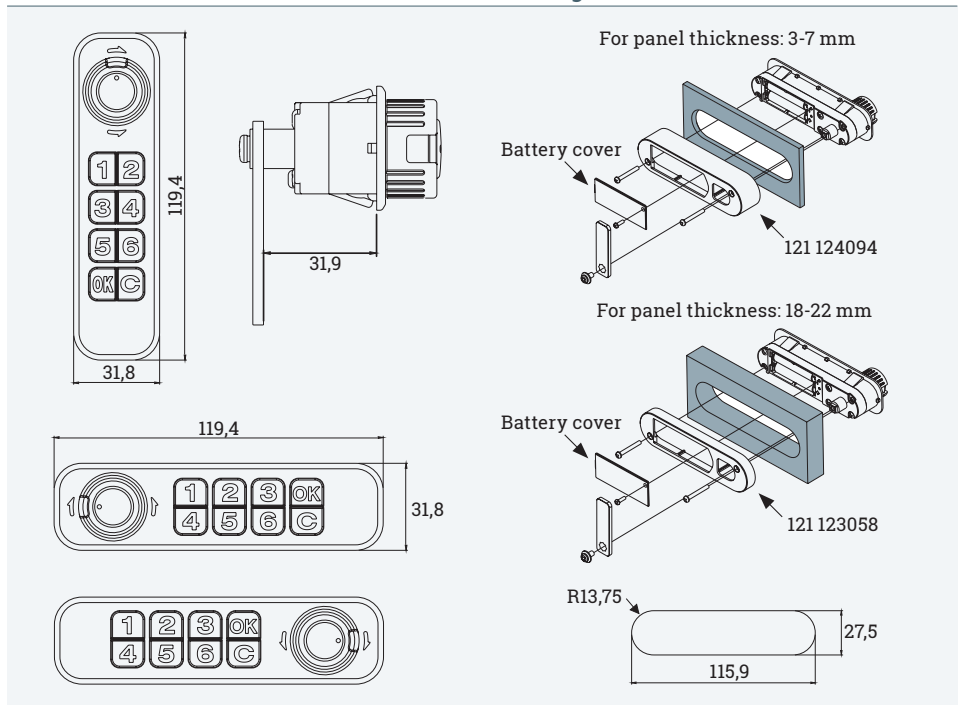

### Details

Closing way  
12 → 3 H

Closing way  
12 → 9 H

Closing way  
3 → 12 H

### Technical drawings

Article	Description	Closing way	Colour	Item No.
NOKY Solo S Set, left	Single user for private use, electronic lever lock with 1-8 digit code, for wooden and metal furniture, incl. lever screws, CE, IP55	12 - 3	Black	121 123422
NOKY Solo S Set, right		12 - 9	Black	121 123408
NOKY Solo S Set, vert. right		3 - 12	Black	121 123415
NOKY Solo P Set, left	Multi user for public area, electronic lever lock with 1-8 digit code, for wooden and metal furniture, incl. lever screws, CE, IP55	12 - 3	Black	121 123401
NOKY Solo P Set, right		12 - 9	Black	121 123051
NOKY Solo P Set, vert. right		3 - 12	Black	121 123394
NOKY Solo masterkey	For emergency opening	-	Blue	121 122764
NOKY Solo backplate	for assembly in doors with thickness from 18-22 mm, plastic ABS	-	Black	121 123058
NOKY Solo backplate	for assembly in doors with thickness from 3-7 mm, plastic ABS	-	Black	121 124094