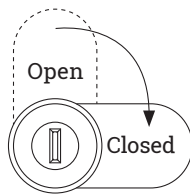

Details

Closing way
12 → 3 H

Closing way
12 → 9 H