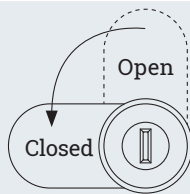

Closing way
3 → 12 H