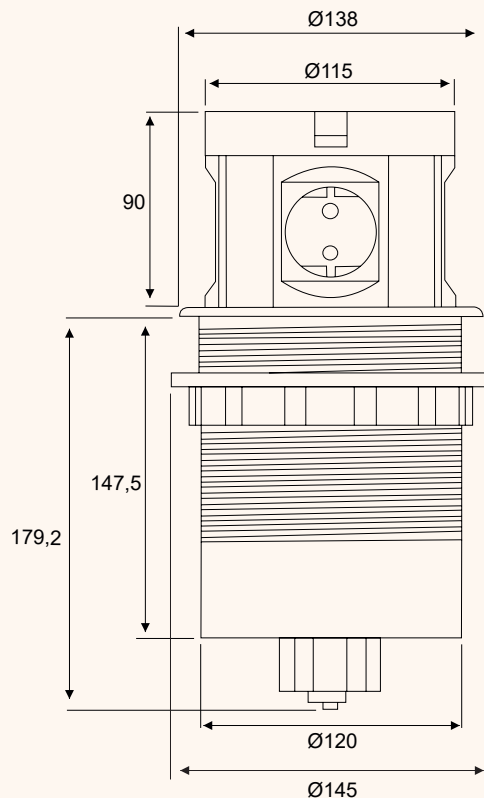

# POWER Tower maxi WLC

Pop up powerstrip with wireless charging

- ✓ With 4 power sockets, 1 USB-A and 1 USB-C charging sockets and 2 RJ45 Cat6 sockets
- ✓ Can be easily popped up or down with just one press
- ✓ Cut out hole: 120 mm
- ✓ With wireless charging function in the lid
- ✓ Other country standards available on demand

## Technical Drawing

### Technical Data

Voltage:	250V / 16A
Powercable:	1,5 m cable length
Sockets:	4x power sockets 1x USB-A charging sockets 1x USB-C charging sockets 2x RJ45 Cat6 sockets

## Country standard

Article	Description	Country	Colour	Item No.
POWER Tower Maxi WLC	Pop up tower with wireless charging in the lid, 4x power sockets, 1x USB-A and 1x USB-C charging sockets, 2x RJ45 Cat6 sockets, aluminium filler elements, 1,5 m power cable	DE	Black / Silver	205 126264