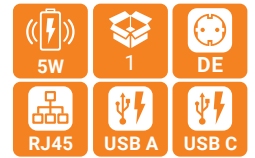

# POWER Tower maxi WLC

Pop up powerstrip with wireless charging

- ✓ With 4 power sockets, 1 USB-A and 1 USB-C charging sockets and 2 RJ45 Cat6 sockets
- ✓ Can be easily popped up or down with just one press
- ✓ Cut out hole: 120 mm
- ✓ With wireless charging function in the lid
- ✓ Other country standards available on demand

### Technical Data

Voltage:	250V / 16A
Powercable:	1,5 m cable length
Sockets:	4x power sockets 1x USB-A charging sockets 1x USB-C charging sockets 2x RJ45 Cat6 sockets