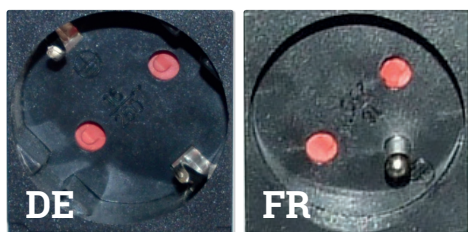

POWER Tower 100

Pop up power strip, Ø 100 mm

- ✔ With 3 power sockets and 2 USB-A charging sockets
- ✔ Can be easily popped up or down with just one press
- ✔ For table-top thicknesses up to max. 70 mm
- ✔ In different country standards available (DE, FR, CH)
- ✔ Cut out hole: 100 mm
- ✔ Easy exchangeable lid - 2 finishes, polished chrome and stainless steel, supplied in the box

Details

Voltage	250V / 16A
Power cable	1,5 m cable length
Sockets	3x power sockets 2x USB-A charging sockets
Profile	Aluminium
Lid	Metal
Socktes	Plastic

Technical drawings

Article	Description	Country	Colour	Item No.
POWER Tower 100	Pop up powerstrip with 3x power sockets, 2x USB-A charging sockets, aluminium frame, 1,5 m power cable and 2 lids (chrome polished, stainless steel finish)	DE	Black / Silver	205 108001
		FR		205 108183
		CH		205 108176

POWER Tower 60

Pop up power strip, Ø60 mm

- ✔ With 3 power sockets and 2 USB charging sockets
- ✔ Can be easily popped up or down with just one press
- ✔ For table-top thicknesses up to max. 55 mm
- ✔ In different country standards available (DE, GB, FR, CH)
- ✔ Cut out hole: 60 mm
- ✔ Easy exchangeable lid - 2 finishes, polished chrome and stainless steel, supplied in the box

Details

Voltage	250V / 16A
Power cable	1,5 m cable length
Sockets	3x power sockets 2x USB-A charging sockets
Profile	Aluminium
Lid	Metal
Socktes	Plastic

Technical drawings

Article	Description	USB	Country	Colour	Item No.
POWER Tower 60	Pop up powerstrip with 3x power sockets, 2x USB charging sockets, aluminium frame, 1,5 m power cable and 2 lids (chrome polished, stainless steel finish)	1x USB-A, 1x USB-C	DE	Black / Silver	205 126194
		2x USB-A	FR		205 107833
		2x USB-A	CH		205 107938
		2x USB-A	GB		205 108085