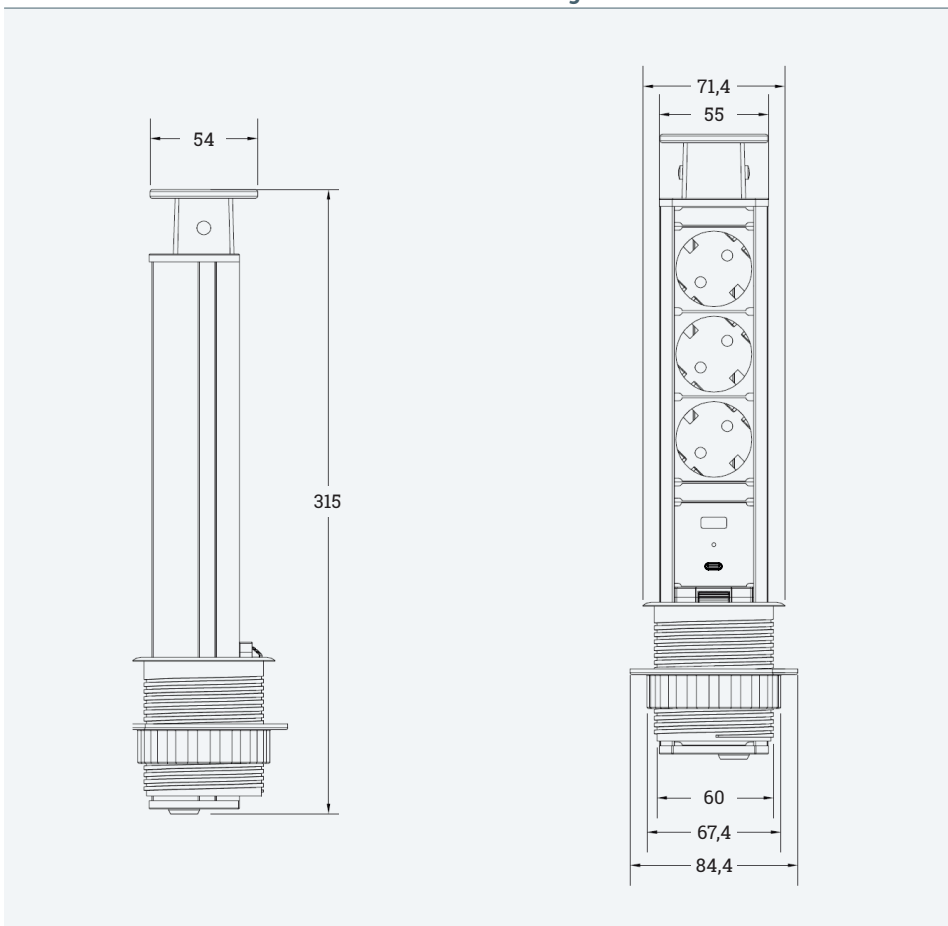

POWER Tower 100

Pop up power strip, Ø 100 mm

- ✔ With 3 power sockets and 2 USB-A charging sockets
- ✔ Can be easily popped up or down with just one press
- ✔ For table-top thicknesses up to max. 70 mm
- ✔ In different country standards available (DE, FR, CH)
- ✔ Cut out hole: 100 mm
- ✔ Easy exchangeable lid - 2 finishes, polished chrome and stainless steel, supplied in the box

Details

Voltage	250V / 16A
Power cable	1,5 m cable length
Sockets	3x power sockets 2x USB-A charging sockets
Profile	Aluminium
Lid	Metal
Socktes	Plastic

Technical drawings

Article	Description	Country	Colour	Item No.
POWER Tower 100	Pop up powerstrip with 3x power sockets, 2x USB-A charging sockets, aluminium frame, 1,5 m power cable and 2 lids (chrome polished, stainless steel finish)	DE	Black / Silver	205 108001
		FR		205 108183
		CH		205 108176

POWER Tower 60

Pop up power strip, Ø60 mm

- ✔ With 3 power sockets and 2 USB charging sockets
- ✔ Can be easily popped up or down with just one press
- ✔ For table-top thicknesses up to max. 55 mm
- ✔ In different country standards available (DE, GB, FR, CH)
- ✔ Cut out hole: 60 mm
- ✔ Easy exchangeable lid - 2 finishes, polished chrome and stainless steel, supplied in the box

Details

Voltage	250V / 16A
Power cable	1,5 m cable length
Sockets	3x power sockets 2x USB-A charging sockets
Profile	Aluminium
Lid	Metal
Socktes	Plastic

Technical drawings

Article	Description	USB	Country	Colour	Item No.
POWER Tower 60	Pop up powerstrip with 3x power sockets, 2x USB charging sockets, aluminium frame, 1,5 m power cable and 2 lids (chrome polished, stainless steel finish)	1x USB-A, 1x USB-C	DE	Black / Silver	205 126194
		2x USB-A	FR		205 107833
		2x USB-A	CH		205 107938
		2x USB-A	GB		205 108085