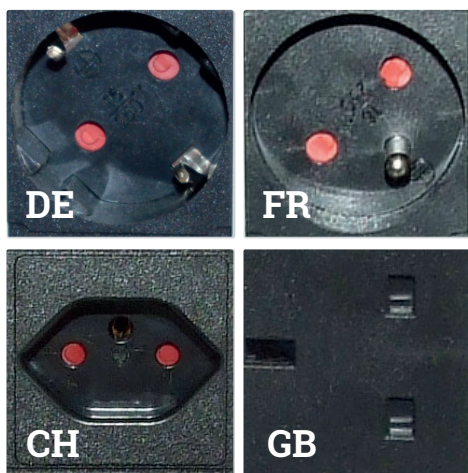

Details

Voltage	250V / 16A
Power cable	1,5 m cable length
Sockets	3x power sockets 2x USB-A charging sockets
Profile	Aluminium
Lid	Metal
Socktes	Plastic

Technical drawings

Article	Description	Country	Colour	Item No.
POWER Tower 100	Pop up powerstrip with 3x power sockets, 2x USB-A charging sockets, aluminium frame, 1,5 m power cable and 2 lids (chrome polished, stainless steel finish)	DE	Black / Silver	205 108001
		FR		205 108183
		CH		205 108176

POWER Tower 60

Pop up power strip, Ø60 mm

- ✔ With 3 power sockets and 2 USB charging sockets
- ✔ Can be easily popped up or down with just one press
- ✔ For table-top thicknesses up to max. 55 mm
- ✔ In different country standards available (DE, GB, FR, CH)
- ✔ Cut out hole: 60 mm
- ✔ Easy exchangeable lid - 2 finishes, polished chrome and stainless steel, supplied in the box

Details

Voltage	250V / 16A
Power cable	1,5 m cable length
Sockets	3x power sockets 2x USB-A charging sockets
Profile	Aluminium
Lid	Metal
Socktes	Plastic

Technical drawings

Article	Description	USB	Country	Colour	Item No.
POWER Tower 60	Pop up powerstrip with 3x power sockets, 2x USB charging sockets, aluminium frame, 1,5 m power cable and 2 lids (chrome polished, stainless steel finish)	1x USB-A, 1x USB-C	DE	Black / Silver	205 126194
		2x USB-A	FR		205 107833
		2x USB-A	CH		205 107938
		2x USB-A	GB		205 108085