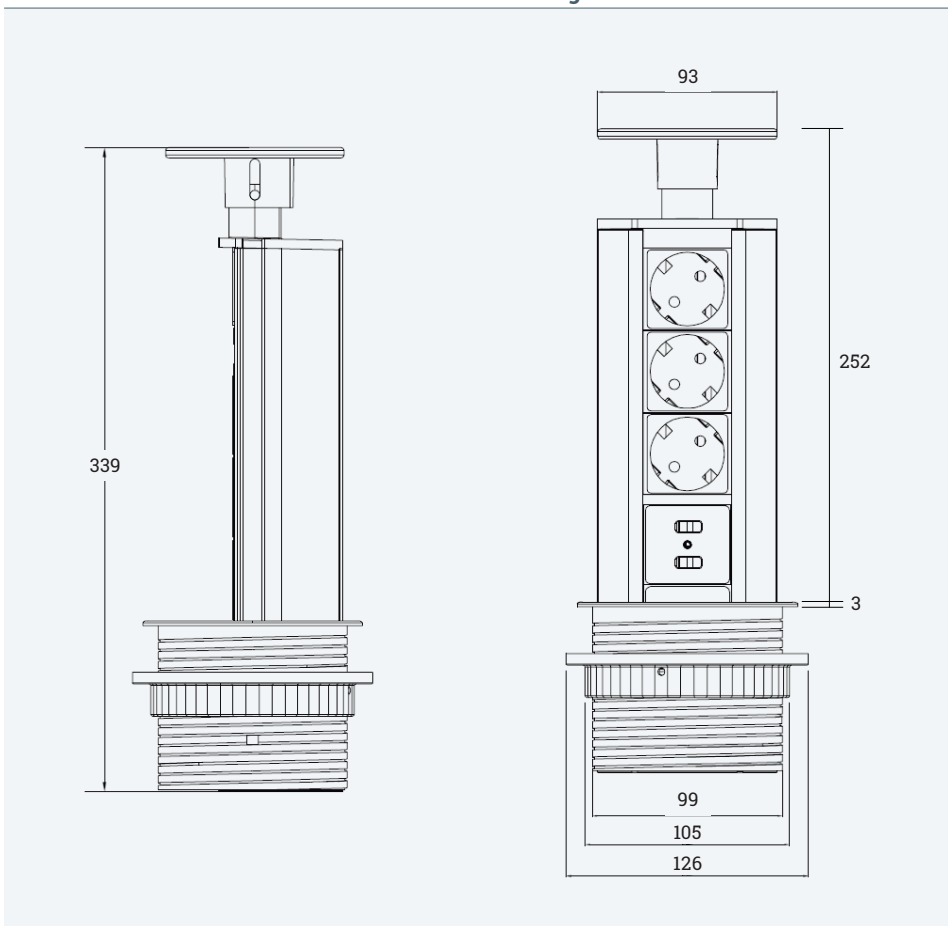

POWER Tower 100

Pop up power strip, Ø 100 mm

- ✔ With 3 power sockets and 2 USB-A charging sockets
- ✔ Can be easily popped up or down with just one press
- ✔ For table-top thicknesses up to max. 70 mm
- ✔ In different country standards available (DE, FR, CH)
- ✔ Cut out hole: 100 mm
- ✔ Easy exchangeable lid - 2 finishes, polished chrome and stainless steel, supplied in the box

Details

Voltage	250V / 16A
Power cable	1,5 m cable length
Sockets	3x power sockets 2x USB-A charging sockets
Profile	Aluminium
Lid	Metal
Socktes	Plastic

Technical drawings

Article	Description	Country	Colour	Item No.
POWER Tower 100	Pop up powerstrip with 3x power sockets, 2x USB-A charging sockets, aluminium frame, 1,5 m power cable and 2 lids (chrome polished, stainless steel finish)	DE	Black / Silver	205 108001
		FR		205 108183
		CH		205 108176

POWER Tower 60

Pop up power strip, Ø60 mm

- ✔ With 3 power sockets and 2 USB charging sockets
- ✔ Can be easily popped up or down with just one press
- ✔ For table-top thicknesses up to max. 55 mm
- ✔ In different country standards available (DE, GB, FR, CH)
- ✔ Cut out hole: 60 mm
- ✔ Easy exchangeable lid - 2 finishes, polished chrome and stainless steel, supplied in the box

Details

Voltage	250V / 16A
Power cable	1,5 m cable length
Sockets	3x power sockets 2x USB-A charging sockets
Profile	Aluminium
Lid	Metal
Socktes	Plastic

Technical drawings

Article	Description	USB	Country	Colour	Item No.
POWER Tower 60	Pop up powerstrip with 3x power sockets, 2x USB charging sockets, aluminium frame, 1,5 m power cable and 2 lids (chrome polished, stainless steel finish)	1x USB-A, 1x USB-C	DE	Black / Silver	205 126194
		2x USB-A	FR		205 107833
		2x USB-A	CH		205 107938
		2x USB-A	GB		205 108085