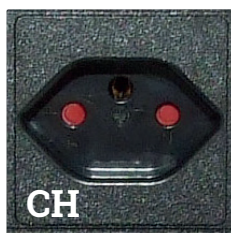

POWER Tower 100

Pop up power strip, Ø 100 mm

- ✔ With 3 power sockets and 2 USB-A charging sockets
- ✔ Can be easily popped up or down with just one press
- ✔ For table-top thicknesses up to max. 70 mm
- ✔ In different country standards available (DE, FR, CH)
- ✔ Cut out hole: 100 mm
- ✔ Easy exchangeable lid - 2 finishes, polished chrome and stainless steel, supplied in the box

Details

Voltage	250V / 16A
Power cable	1,5 m cable length
Sockets	3x power sockets 2x USB-A charging sockets
Profile	Aluminium
Lid	Metal
Socktes	Plastic

Technical drawings

Article	Description	Country	Colour	Item No.
POWER Tower 100	Pop up powerstrip with 3x power sockets, 2x USB-A charging sockets, aluminium frame, 1,5 m power cable and 2 lids (chrome polished, stainless steel finish)	DE	Black / Silver	205 108001
		FR		205 108183
		CH		205 108176

POWER Tower 60

Pop up power strip, Ø60 mm

- ✔ With 3 power sockets and 2 USB charging sockets
- ✔ Can be easily popped up or down with just one press
- ✔ For table-top thicknesses up to max. 55 mm
- ✔ In different country standards available (DE, GB, FR, CH)
- ✔ Cut out hole: 60 mm
- ✔ Easy exchangeable lid - 2 finishes, polished chrome and stainless steel, supplied in the box

Details

Voltage	250V / 16A
Power cable	1,5 m cable length
Sockets	3x power sockets 2x USB-A charging sockets
Profile	Aluminium
Lid	Metal
Socktes	Plastic

Technical drawings

Article	Description	USB	Country	Colour	Item No.
POWER Tower 60	Pop up powerstrip with 3x power sockets, 2x USB charging sockets, aluminium frame, 1,5 m power cable and 2 lids (chrome polished, stainless steel finish)	1x USB-A, 1x USB-C	DE	Black / Silver	205 126194
		2x USB-A	FR		205 107833
		2x USB-A	CH		205 107938
		2x USB-A	GB		205 108085