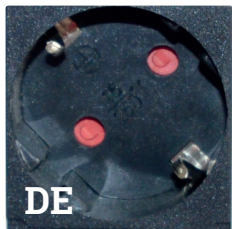

POWER Tower maxi WLC

Pop up power strip with wireless charging, Ø120 mm

- ✔ With 4 power sockets, 1 USB-A and 1 USB-C charging sockets and 2 RJ45 Cat6 sockets
- ✔ Can be easily popped up or down with just one press
- ✔ Cut out hole: 120 mm
- ✔ With wireless charging function in the lid
- ✔ Other country standards available on demand

Details

Voltage	250V / 16A
Power cable	1,5 m cable length
Sockets	4x power socket 1x USB-A charging socket 1x USB-C charging socket 2x RJ45 Cat6 socket
Profile	Aluminium
Lid	Plastic
Socketes	Plastic

Technical drawings

Article	Description	Country	Colour	Item No.
POWER Tower Maxi WLC	Pop up power tower with wireless charging in the lid, 4x power sockets, 1x USB-A and 1x USB-C charging sockets, 2x RJ45 Cat6 sockets, aluminium filler elements, 1,5 m power cable	DE	Black / Silver	205 126264