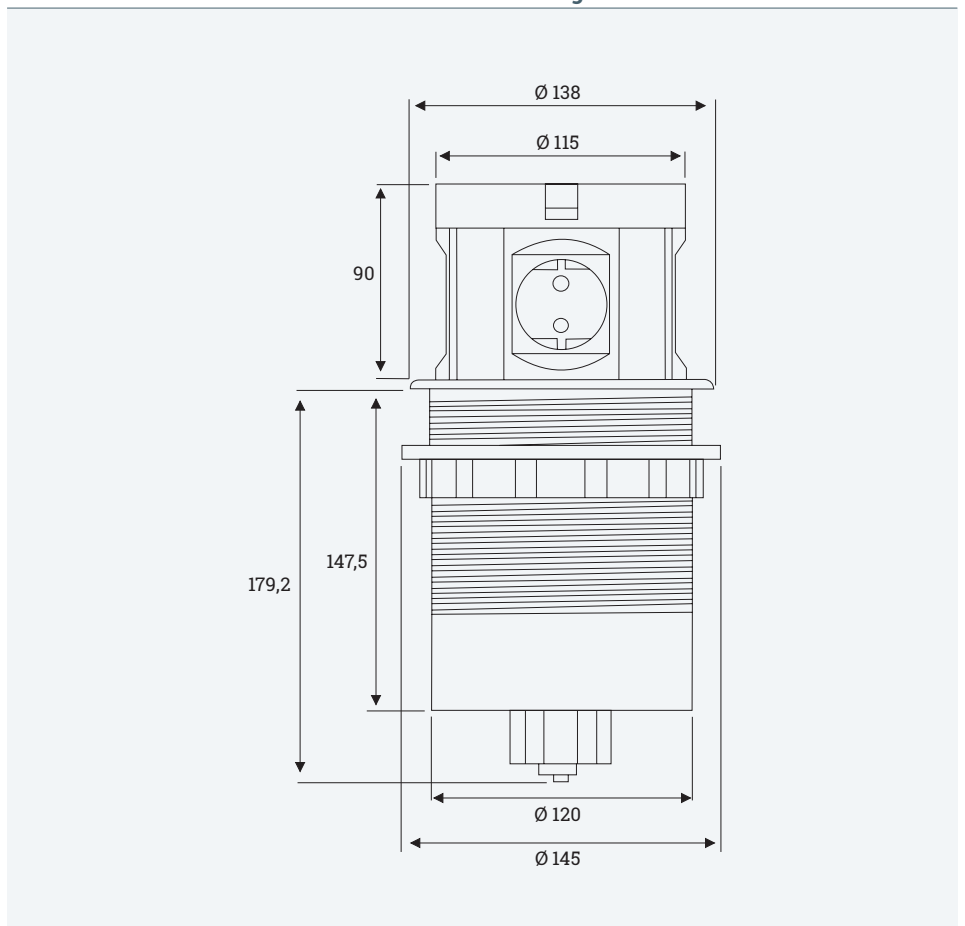

POWER Tower maxi WLC

Pop up power strip with wireless charging, Ø120 mm

- ✔ With 4 power sockets, 1 USB-A and 1 USB-C charging sockets and 2 RJ45 Cat6 sockets
- ✔ Can be easily popped up or down with just one press
- ✔ Cut out hole: 120 mm
- ✔ With wireless charging function in the lid
- ✔ Other country standards available on demand

Details

Voltage	250V / 16A
Power cable	1,5 m cable length
Sockets	4x power socket 1x USB-A charging socket 1x USB-C charging socket 2x RJ45 Cat6 socket
Profile	Aluminium
Lid	Plastic
Socketes	Plastic

Technical drawings

Article	Description	Country	Colour	Item No.
POWER Tower Maxi WLC	Pop up power tower with wireless charging in the lid, 4x power sockets, 1x USB-A and 1x USB-C charging sockets, 2x RJ45 Cat6 sockets, aluminium filler elements, 1,5 m power cable	DE	Black / Silver	205 126264