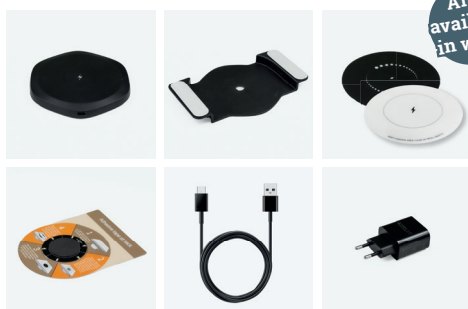

WLC Point 15

Rapid Wireless Charging

- ✓ Inclusive USB-A cable and power supply unit
- ✓ Suitable for installation in furnitures
- ✓ 15 W makes rapid charging possible

Details

Efficiency	> 80%
Distance	4-6 mm
Input power	9V 2A
Output power	15 W
USB-A cable length	1,5 m
Measurements	Ø80x17 mm
Cover plate	Ø90x2 mm
Material	Plastic

Technical drawings

Article	Description	Colour	Item No.
WLC Point 15	Rapid Wireless charger, 15 W, installation Ø80 mm, cable 1,5 m, incl. flat plug	Black	205 107931

WLC H30

Wireless charger for table tops from 10-30 mm

- ✔ Inductive charging for mobile phones
- ✔ Easy installation (tape-, screw fixation), no drilling required
- ✔ Charging standard QC 3.0, max 10 W
- ✔ For board thickness from 10 to 30 mm

Details

Charging distance	10 - 30 mm
Charging power	max. 10 W (depending on device)

Also available in white

Technical drawings

Article	Description	Colour	Item No.
WLC H30	Wireless charger, 10-30 mm board thickness, cable: 1.5, Quick Charge adapter 3.0, housing, smart sticker, alignment tool, manual	Black	205 130002
WLC H30 Sticker	Smart coil sticker for charge amplification	White	205 131682