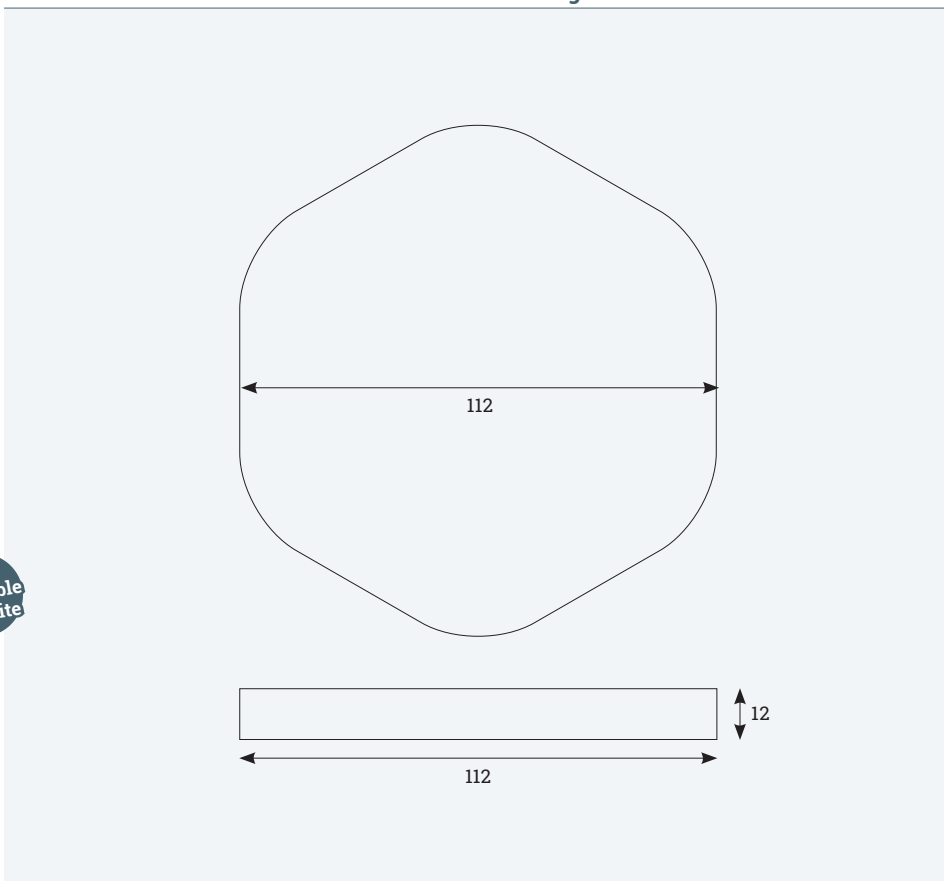

Technical drawings

Article	Description	Colour	Item No.
WLC Point 15	Rapid Wireless charger, 15 W, installation Ø80 mm, cable 1,5 m, incl. flat plug	Black	205 107931

WLC H30

Wireless charger for table tops from 10-30 mm

- ✔ Inductive charging for mobile phones
- ✔ Easy installation (tape-, screw fixation), no drilling required
- ✔ Charging standard QC 3.0, max 10 W
- ✔ For board thickness from 10 to 30 mm

Details

Charging distance	10 - 30 mm
Charging power	max. 10 W (depending on device)

Also available in white

Technical drawings

Article	Description	Colour	Item No.
WLC H30	Wireless charger, 10-30 mm board thickness, cable: 1.5, Quick Charge adapter 3.0, housing, smart sticker, alignment tool, manual	Black	205 130002
WLC H30 Sticker	Smart coil sticker for charge amplification	White	205 131682