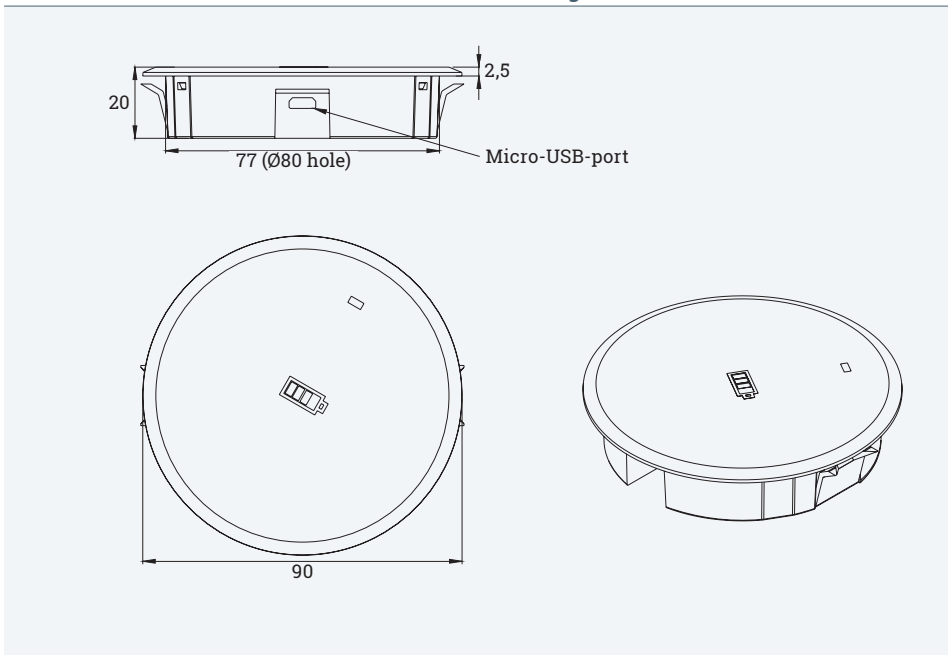

WLC Point 15

Rapid Wireless Charging

- ✓ Inclusive USB-A cable and power supply unit
- ✓ Suitable for installation in furnitures
- ✓ 15 W makes rapid charging possible

Details

Efficiency	> 80%
Distance	4-6 mm
Input power	9V 2A
Output power	15 W
USB-A cable length	1,5 m
Measurements	Ø80x17 mm
Cover plate	Ø90x2 mm
Material	Plastic

Technical drawings

Article	Description	Colour	Item No.
WLC Point 15	Rapid Wireless charger, 15 W, installation Ø80 mm, cable 1,5 m, incl. flat plug	Black	205 107931

WLC H30

Wireless charger for table tops from 10-30 mm

- ✔ Inductive charging for mobile phones
- ✔ Easy installation (tape-, screw fixation), no drilling required
- ✔ Charging standard QC 3.0, max 10 W
- ✔ For board thickness from 10 to 30 mm

Details

Charging distance	10 - 30 mm
Charging power	max. 10 W (depending on device)

Also available in white

Technical drawings

Article	Description	Colour	Item No.
WLC H30	Wireless charger, 10-30 mm board thickness, cable: 1.5, Quick Charge adapter 3.0, housing, smart sticker, alignment tool, manual	Black	205 130002
WLC H30 Sticker	Smart coil sticker for charge amplification	White	205 131682