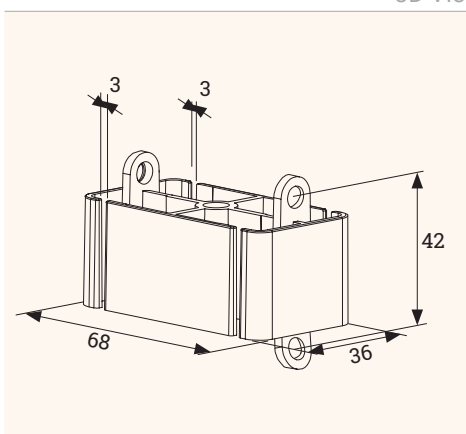

FLEXIT RE 4

The 4 chamber cable guide, which moves along

- ✔ Particularly suitable for height adjustable desks
- ✔ 30 chain links for a maximum height of 1285 mm
- ✔ with 4 chambers for a big amount of cables
- ✔ quickly height adjustable by removing single links
- ✔ Can easily be shortened to suit standard desks

Technical Drawings

3D View / Side

3D View / Detail

4 cable chambers
Because of the 4 chambers it's ideal for many cables

Easy clip system
Can be extended / shortened in seconds of time

Easy fixation
With drilling holes for fixation below the table top

Article	Description	Colour	Item No.
FLEXIT RE 4	4 chamber cable guide, vertical, height max. 1285mm, plastic, with table connection, suitable for height adjustable desk frames, with screws and base	Black	203 124647
		Silver	203 124633
		White	203 124640
2x Magnet holder	2x Magnet holder (round) with detachable handle	Black	203 128476
		White	203 128483