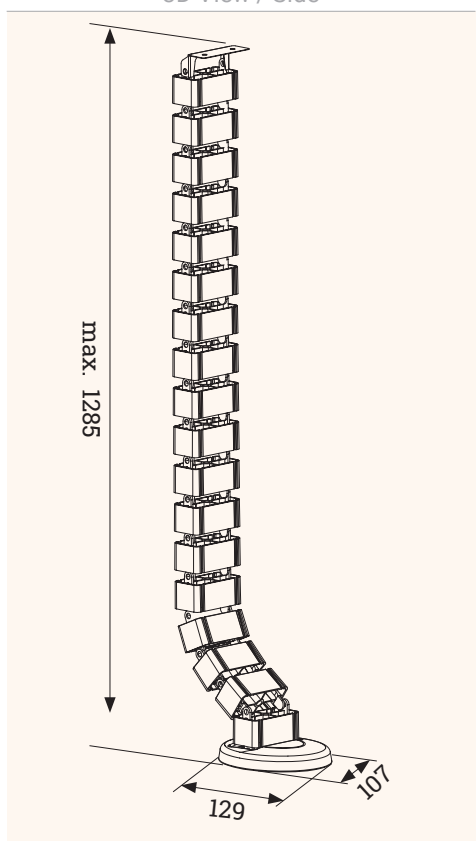

FLEXIT RE 4

The 4 chamber cable guide, which moves along

- ✔ Particularly suitable for height adjustable desks
- ✔ 30 chain links for a maximum height of 1285 mm
- ✔ with 4 chambers for a big amount of cables
- ✔ quickly height adjustable by removing single links
- ✔ Can easily be shortened to suit standard desks

Technical Drawings

3D View / Side

3D View / Detail

4 cable chambers
Because of the 4 chambers it's ideal for many cables

Easy clip system
Can be extended / shortened in seconds of time

Easy fixation
With drilling holes for fixation below the table top

Article	Description	Colour	Item No.
FLEXIT RE 4	4 chamber cable guide, vertical, height max. 1285mm, plastic, with table connection, suitable for height adjustable desk frames, with screws and base	Black	203 124647
		Silver	203 124633
		White	203 124640
2x Magnet holder	2x Magnet holder (round) with detachable handle	Black	203 128476
		White	203 128483