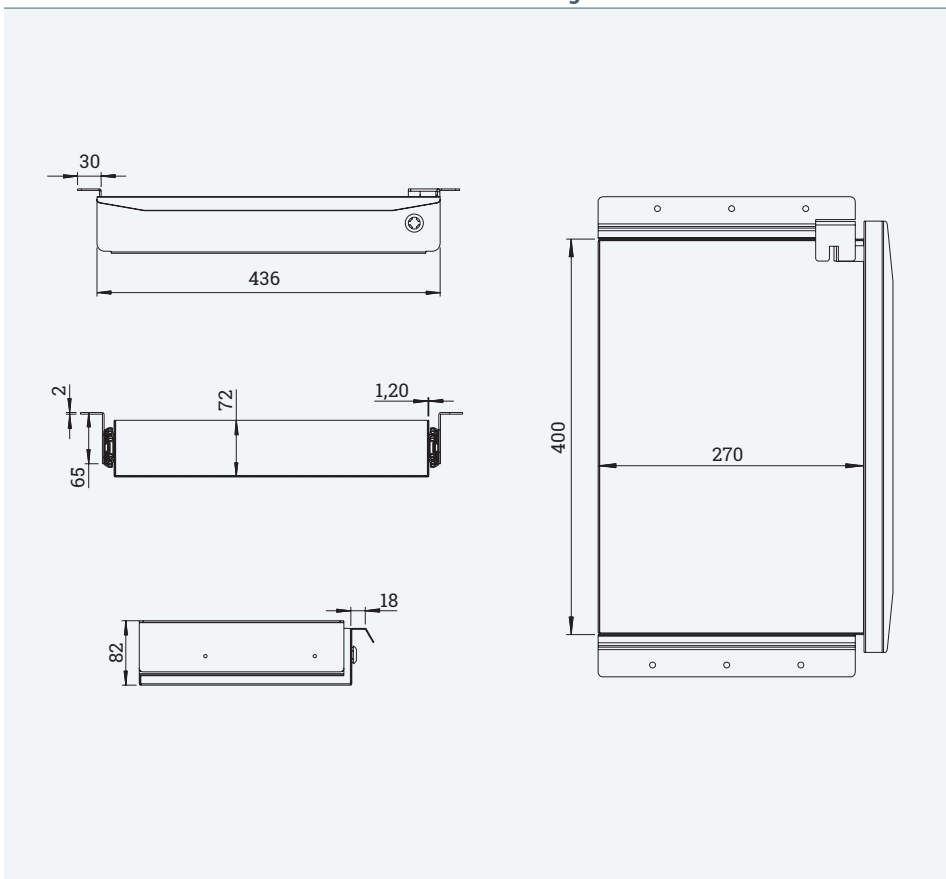

Lockable drawer for many different table models

- ✔ Can be mounted directly to the table-top
- ✔ Lockable, for secure storage
- ✔ In 4 colours available (white, silver, black, anthracite), incl. felt inlay (anthracite)
- ✔ Quick & easy mounting
- ✔ Drawer with ball bearing full-extension

Details

Width	400 mm
Depth	270 mm
Height	75 mm
Material	Steel
Surface	Powercoated

Technical drawings

Article	Description	Colour	Item No.
STORIT	Drawer, lockable, for assembly under the table-top, steel, powercoated	RAL 9017, Traffic black	319 126803
		RAL 7016, Anthracite grey	319 130268
		RAL 9006, White aluminium	319 126796
		RAL 9010, Pure White	319 126810

STORIT Slim 230

Lockable drawer with 230 mm installation depth

- ✔ For direct screwing under the tabletop
- ✔ Lockable with BMB Interchangeable cylinder
- ✔ In 3 colours available
- ✔ Quick & easy mounting
- ✔ Drawer with ball bearing full-extension

Details

Width	600 mm
Depth	216 mm
Height	60 mm
Material	Front: MDF Drawer: Plastic

Technical drawings

Article	Description	Colour	Item No.
STORIT Slim 230	Drawer, lockable, BMB interchangeable cylinder lock A001 with 1 folding key and 1 silver key, plastic drawer with MDF front	Black	319 133502
		Silver	319 133509
		White	319 133516
STORIT Slim box	Drawer partition box, Suitable for STORIT Slim 230	Black	319 134594
		Bamboo	319 134587
		White	319 134601