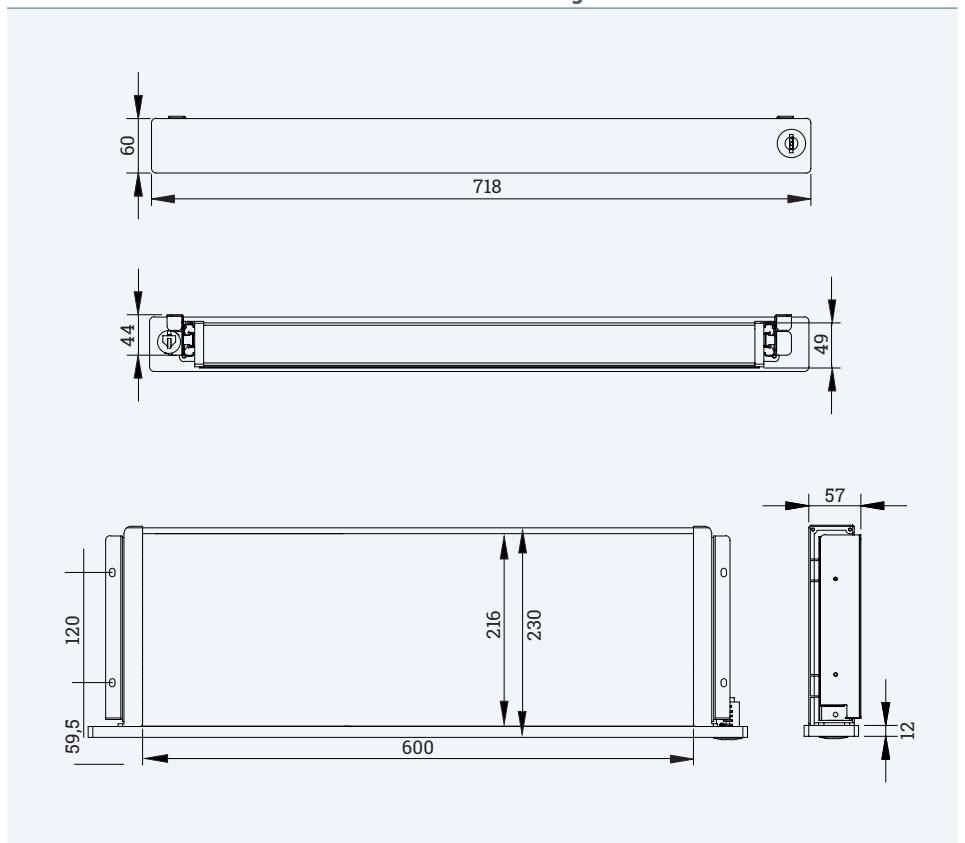

Details

Width	400 mm
Depth	270 mm
Height	75 mm
Material	Steel
Surface	Powercoated

Technical drawings

Article	Description	Colour	Item No.
STORIT	Drawer, lockable, for assembly under the table-top, steel, powercoated	RAL 9017, Traffic black	319 126803
		RAL 7016, Anthracite grey	319 130268
		RAL 9006, White aluminium	319 126796
		RAL 9010, Pure White	319 126810

STORIT Slim 230

Lockable drawer with 230 mm installation depth

- ✔ For direct screwing under the tabletop
- ✔ Lockable with BMB Interchangeable cylinder
- ✔ In 3 colours available
- ✔ Quick & easy mounting
- ✔ Drawer with ball bearing full-extension

Details

Width	600 mm
Depth	216 mm
Height	60 mm
Material	Front: MDF Drawer: Plastic

Technical drawings

Article	Description	Colour	Item No.
STORIT Slim 230	Drawer, lockable, BMB interchangeable cylinder lock A001 with 1 folding key and 1 silver key, plastic drawer with MDF front	Black	319 133502
		Silver	319 133509
		White	319 133516
STORIT Slim box	Drawer partition box, Suitable for STORIT Slim 230	Black	319 134594
		Bamboo	319 134587
		White	319 134601