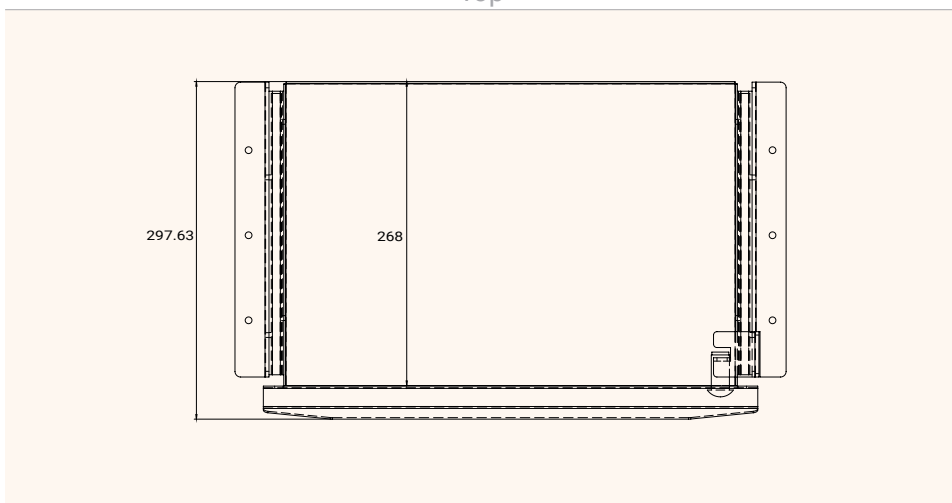

Details

Technical Drawings

Width: 400 mm
 Depth: 270 mm
 Height: 75 mm
 Material: Steel
 Surface: Power coated

Front

Side

Top

Article	Description	Colour	Item No.
STORIT		White	319 126810
STORIT	Drawer, lockable, for assembly under the table-top	Silver	319 126796
STORIT	steel, powder coated	Black	319 126803
STORIT		Anthracite	319 130268