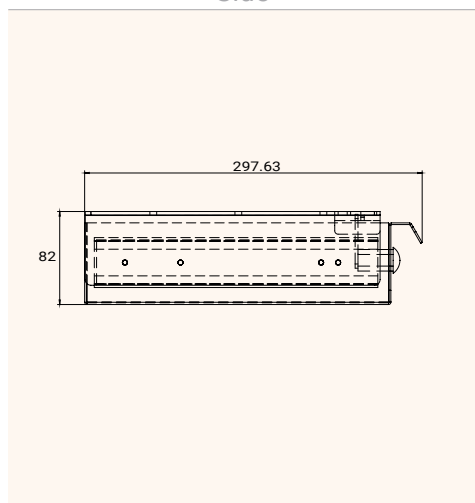

Details

Technical Drawings

Width: 400 mm
 Depth: 270 mm
 Height: 75 mm
 Material: Steel
 Surface: Power coated

Front

Side

Top

Article	Description	Colour	Item No.
STORIT		White	319 126810
STORIT	Drawer, lockable, for assembly under the table-top	Silver	319 126796
STORIT	steel, powder coated	Black	319 126803
STORIT		Anthracite	319 130268