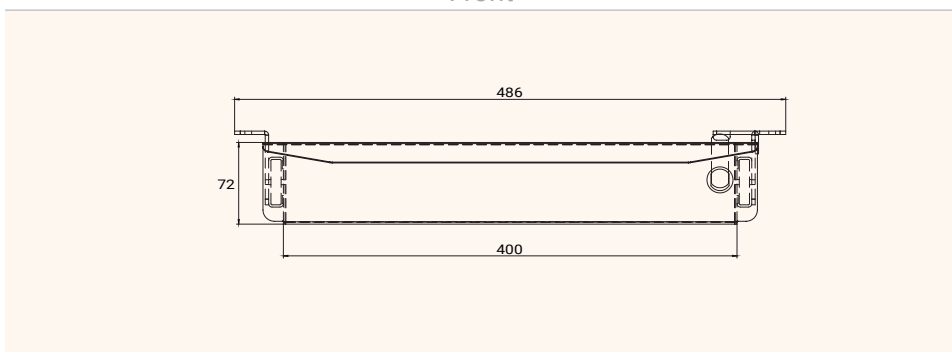

- ✔ Can be mounted directly to the table-top
- ✔ Lockable, for secure storage
- ✔ In 4 colours available (white, silver, black, anthracite), incl. felt inlay (anthracite)
- ✔ Quick & easy mounting
- ✔ Drawer with ball bearing full-extension

Details

Technical Drawings

Width: 400 mm
 Depth: 270 mm
 Height: 75 mm
 Material: Steel
 Surface: Power coated

Front

Side

Top

Article	Description	Colour	Item No.
STORIT		White	319 126810
STORIT	Drawer, lockable, for assembly under the table-top	Silver	319 126796
STORIT	steel, powder coated	Black	319 126803
STORIT		Anthracite	319 130268