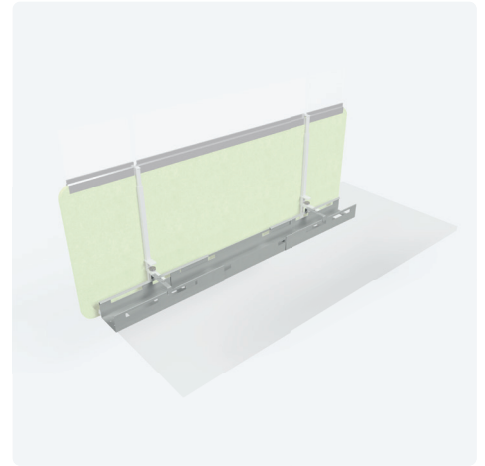

Extendable cable tray with (Varioplex System)

- ✓ Adjustable width from 1100 to 1700 mm
- ✓ Ideal for use on height-adjustable desks with a lot of cables
- ✓ Attachment directly to the tabletop with the mounting bracket
- ✓ Easy unloading and loading by detaching the BOXIT mount on one side

## Technical drawings

Article	Description	Colour	Item-No.
BOXIT Varioplex	Extendable cable tray, Width: 1100 - 1700 mm, powder-coated steel	Silver	203 124479
		Black	203 124472
		White	203 128070
		Anthracite	203 130107