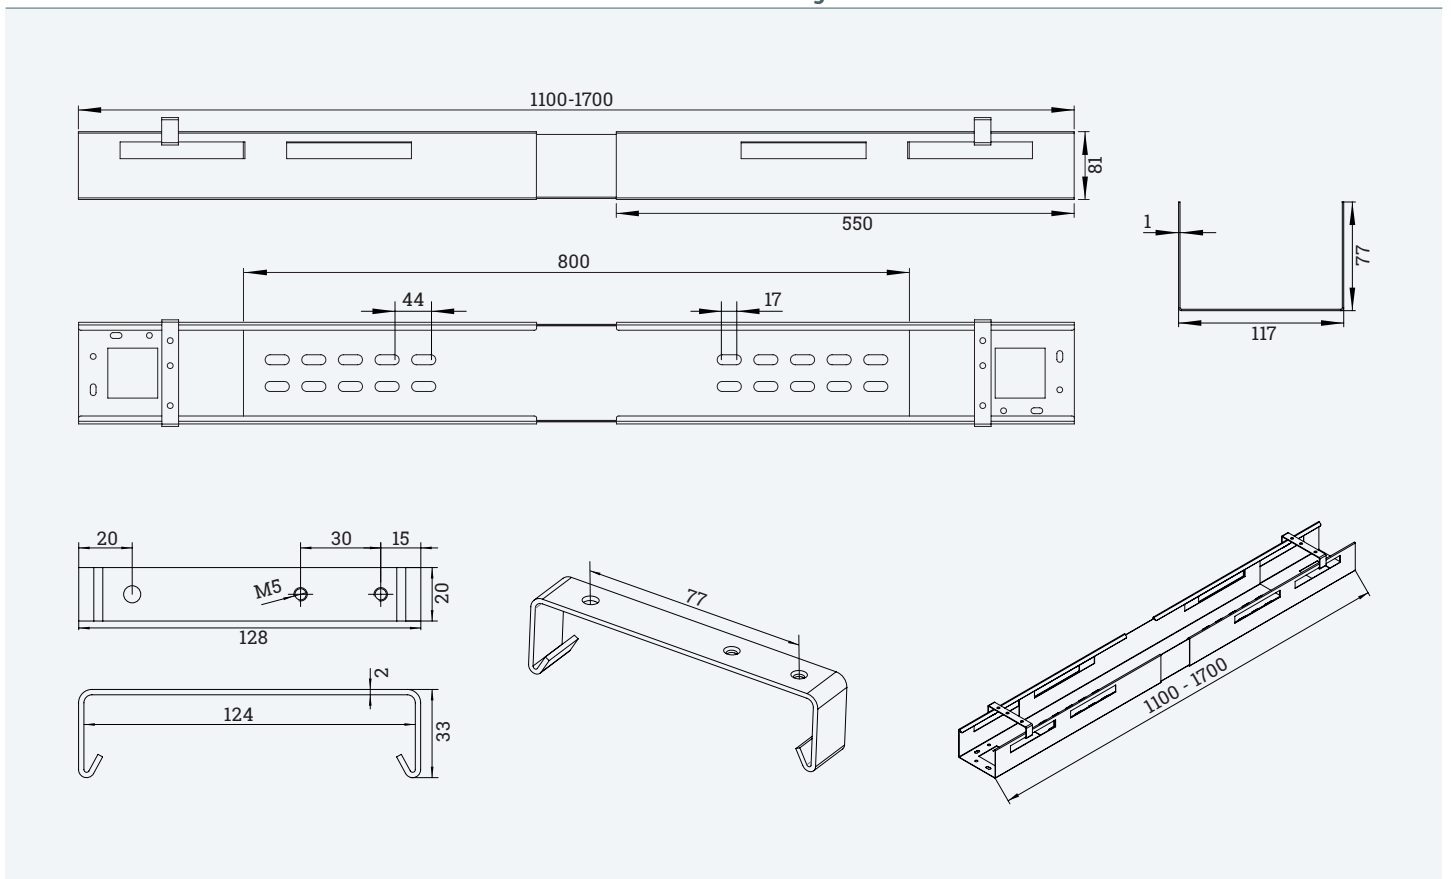

Extendable cable tray with (Varioplex System)

- ✓ Adjustable width from 1100 to 1700 mm
- ✓ Ideal for use on height-adjustable desks with a lot of cables
- ✓ Attachment directly to the tabletop with the mounting bracket
- ✓ Easy unloading and loading by detaching the BOXIT mount on one side

## Technical drawings

Article	Description	Colour	Item-No.
BOXIT Varioplex	Extendable cable tray, Width: 1100 - 1700 mm, powder-coated steel	Silver	203 124479
		Black	203 124472
		White	203 128070
		Anthracite	203 130107