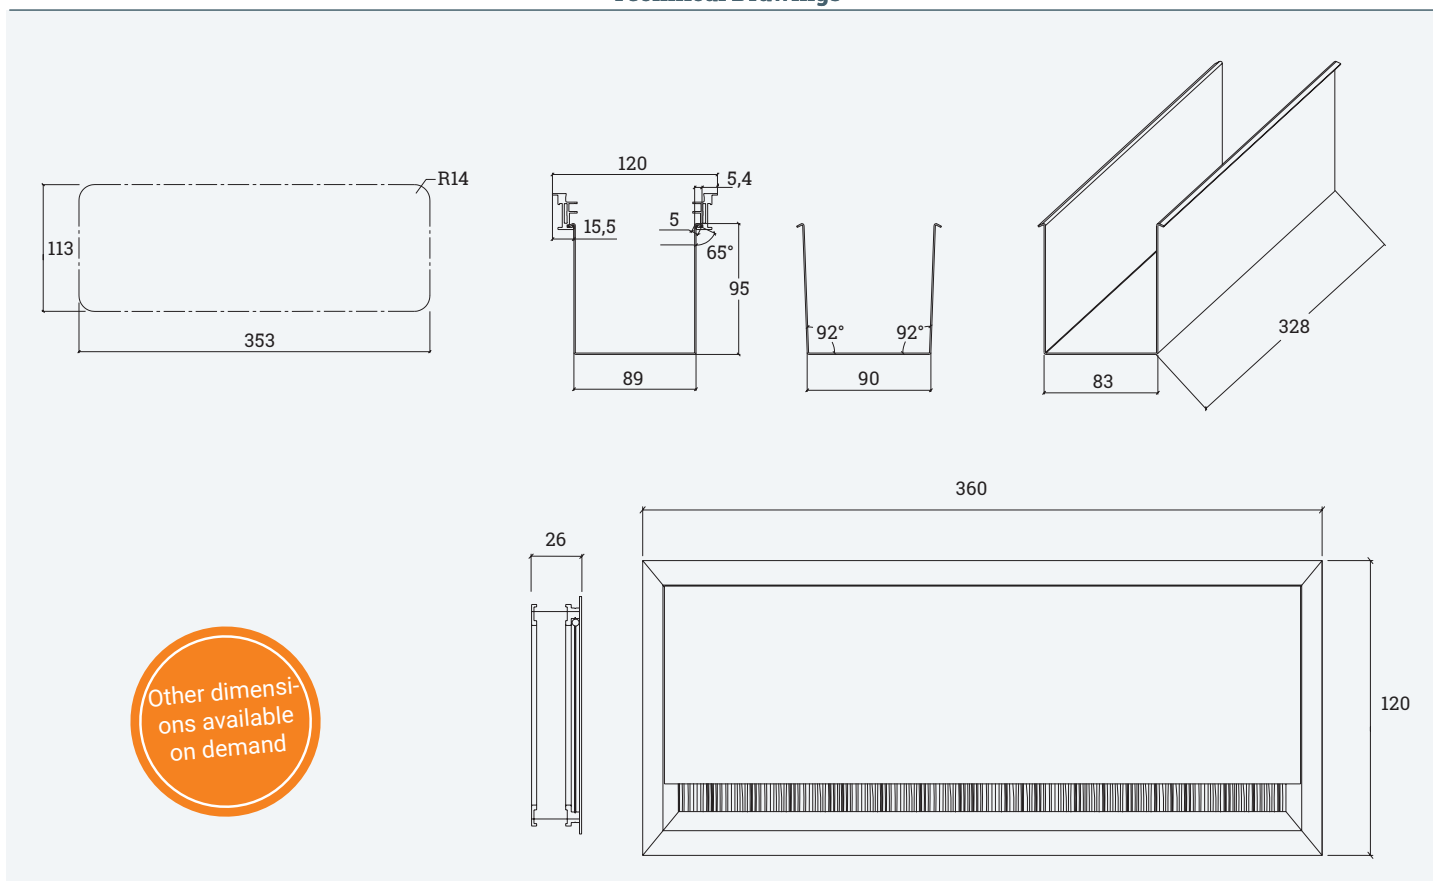

EXIT G14BM

Aluminium cable outlet with integrated cable box

- ✓ Cable box directly installed on the frame
- ✓ Soft-close mechanism
- ✓ Radius 14 in the cut out

Technical Drawings

Other dimensions available on demand

Article	Description	Depth	Width	Height	Colour	Item No.
EXIT G14BM	Alu/anodised cable outlet, slow motion, flap cover, black brush seal, black cable box	120	360	119	Aluminium	201 129904