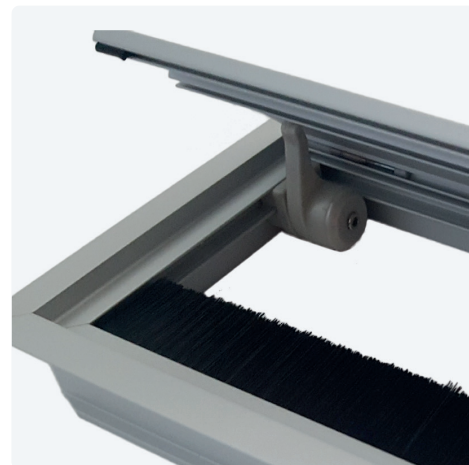

EXIT G14BM

Aluminium cable outlet with integrated cable box

- ✓ Cable box directly installed on the frame
- ✓ Soft-close mechanism
- ✓ Radius 14 in the cut out

Technical Drawings

Other dimensions available on demand

Article	Description	Depth	Width	Height	Colour	Item No.
EXIT G14BM	Alu/anodised cable outlet, slow motion, flap cover, black brush seal, black cable box	120	360	119	Aluminium	201 129904