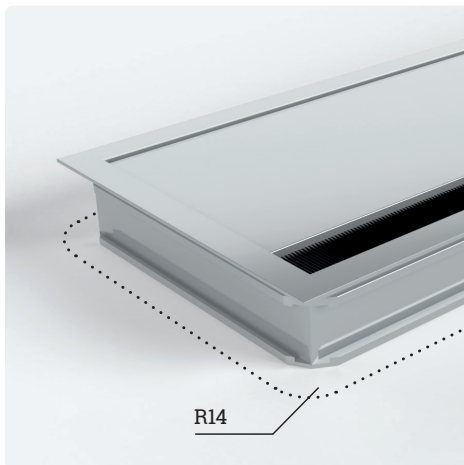

EXIT G14BM

Aluminium cable outlet with integrated cable box

- ✓ Cable box directly installed on the frame
- ✓ Soft-close mechanism
- ✓ Radius 14 in the cut out

Technical Drawings

Other dimensions available on demand

Article	Description	Depth	Width	Height	Colour	Item No.
EXIT G14BM	Alu/anodised cable outlet, slow motion, flap cover, black brush seal, black cable box	120	360	119	Aluminium	201 129904