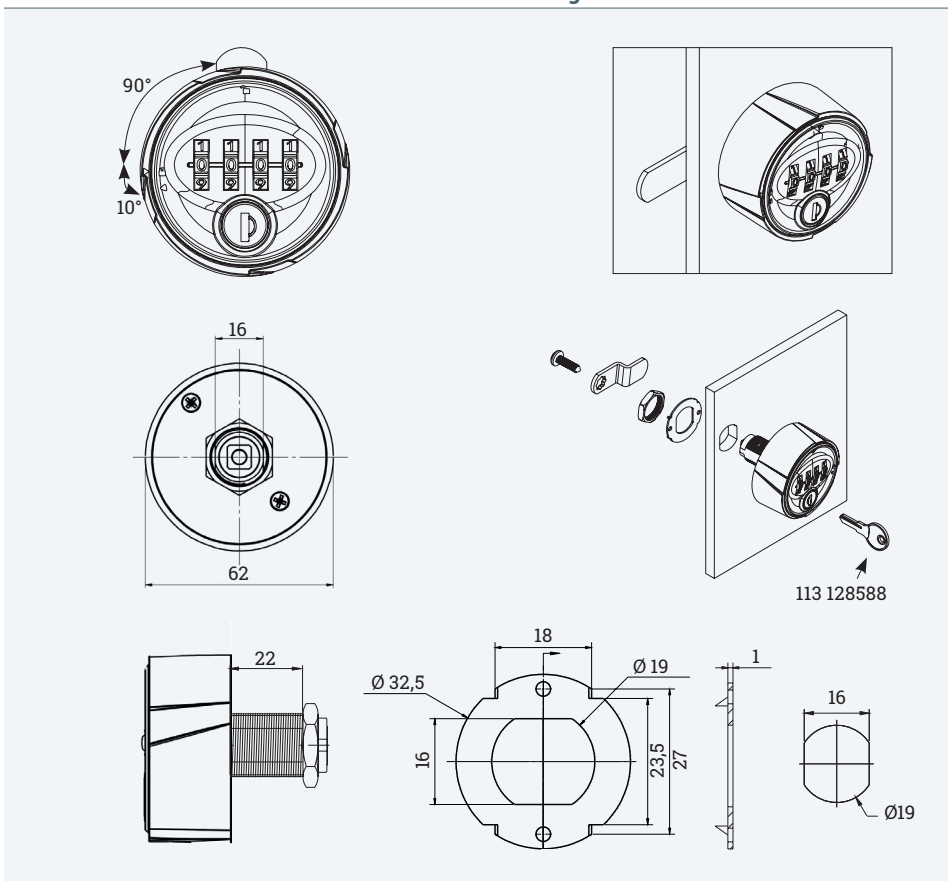

Combination lock with fix code for single user

- ✓ Combination lock with 4-digit fixed code, 9999 combinations possible
- ✓ Cam lock for panel thickness 0.6-22mm, bore hole Ø19mm, punch 16x19mm
- ✓ With Master key for emergency opening

Details

Scrambling when turning

After code is set the dials rotate automatically to 0-0-0-0 when lock body is turned. The user code is well protected. To lock just rotate the lock body to close position – no need to set the user code.

Technical drawings

Article	Description	Colour	Item No.
KICCO RSV Set	Lever lock with 4 digit code, scrambles automatically, locking 12 to 9o'clock or 12 to 3 o'clock, accessories: lever cranked (L=35 mm), plastic cover, fixing screw	Black	113 128581
KICCO RSV MK	Masterkey for KICCO RSV	Silver	113 128588
Plate	Anti twist plate 52x22x1.5 mm, for wooden doors, 2 screws included	Silver	121 104634