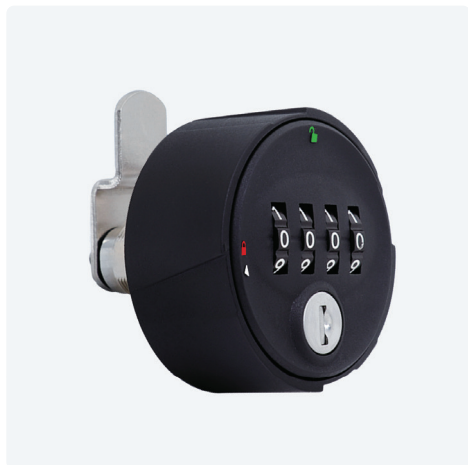

Combination lock with fix code for single user

- ✓ Combination lock with 4-digit fixed code, 9999 combinations possible
- ✓ Cam lock for panel thickness 0.6-22mm, bore hole Ø19mm, punch 16x19mm
- ✓ With Master key for emergency opening

Details

Scrambling when turning

After code is set the dials rotate automatically to 0-0-0-0 when lock body is turned. The user code is well protected. To lock just rotate the lock body to close position – no need to set the user code.

Technical drawings

Article	Description	Colour	Item No.
KICCO RSV Set	Lever lock with 4 digit code, scrambles automatically, locking 12 to 9o'clock or 12 to 3 o'clock, accessories: lever cranked (L=35 mm), plastic cover, fixing screw	Black	113 128581
KICCO RSV MK	Masterkey for KICCO RSV	Silver	113 128588
Plate	Anti twist plate 52x22x1.5 mm, for wooden doors, 2 screws included	Silver	121 104634