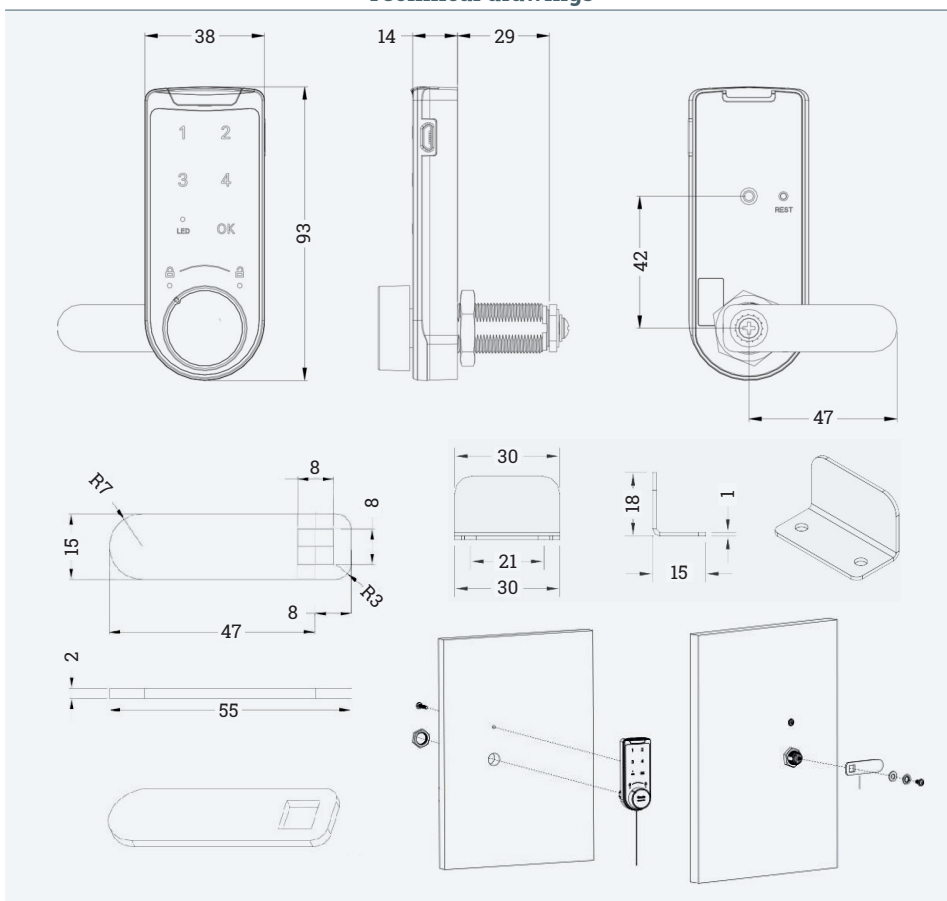

## Electronic lock, single user

- ✔ Fixed code from 1 to 8 digits between 1 and 44444444
- ✔ Single user with configuration required
- ✔ Emergency opening with masterkey
- ✔ For door thicknesses up to 29 mm
- ✔ Required battery: CR 2032 (3V)

### Technical drawings

Article	Description	Closing way	Colour	Item No.
<b>NOKY G electronic locking system</b>	Single user, vertical, for wooden furniture, 1x straight lever, 1x strike plate, 4x screws, 1x hexagon nut, 2x washers, plastic ABS, battery not included	12 - 9 Uhr	Black	121 104431
<b>NOKY G masterkey</b>	For emergency opening	-	Red	121 104669
<b>NOKY G battery holder</b>	Mounting for battery of electronic lock	-	Black	121 104676