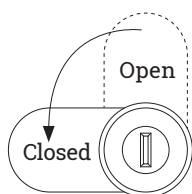

## Electronic lock, single user

- ✔ Fixed code from 1 to 8 digits between 1 and 44444444
- ✔ Single user with configuration required
- ✔ Emergency opening with masterkey
- ✔ For door thicknesses up to 29 mm
- ✔ Required battery: CR 2032 (3V)

### Technical drawings

Article	Description	Closing way	Colour	Item No.
<b>NOKY G electronic locking system</b>	Single user, vertical, for wooden furniture, 1x straight lever, 1x strike plate, 4x screws, 1x hexagon nut, 2x washers, plastic ABS, battery not included	12 - 9 Uhr	Black	121 104431
<b>NOKY G masterkey</b>	For emergency opening	-	Red	121 104669
<b>NOKY G battery holder</b>	Mounting for battery of electronic lock	-	Black	121 104676