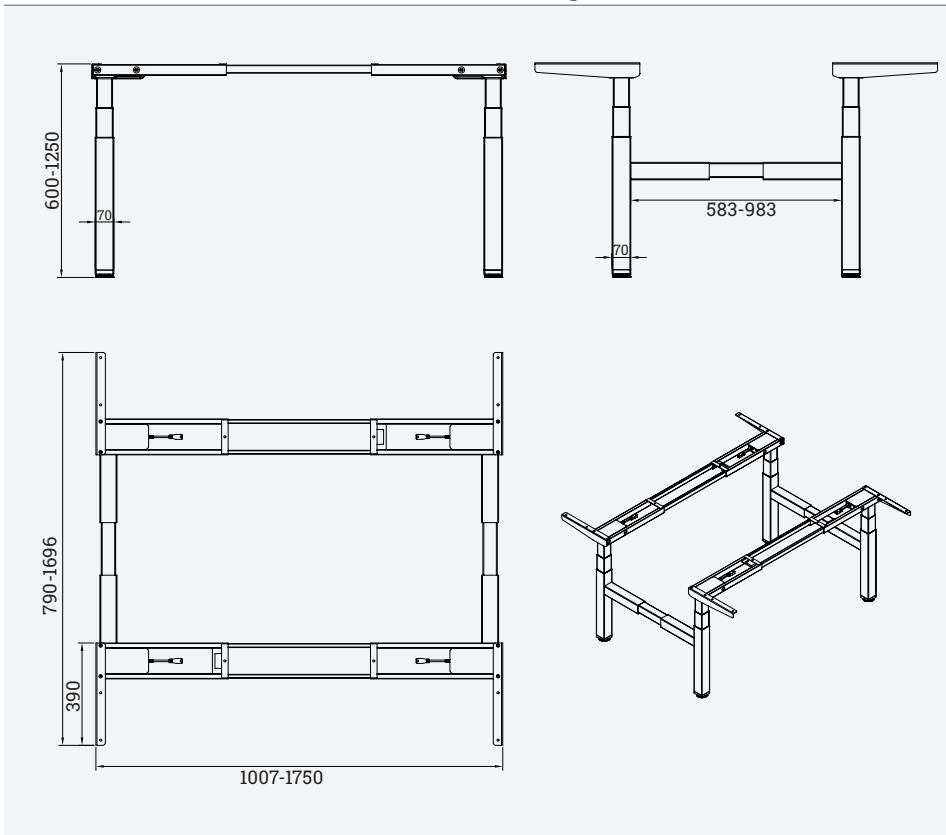

E-POINT 4M3S

Electrical height adjustable double table frame

- ✓ 4 Motors / 3-segments
- ✓ 3 Memory keys
- ✓ Integrated double collision protection (sensitivity adjustable in 8 levels)
- ✓ For conference tables or other large table tops

Details

Motors	4
Lifting column segm.	3
Column cross-section	70x70 mm
Lifting range	600-1250 mm
Frame width	1007-1750 mm
Table top size min	800x1050 mm
Table top size max	2000x2000 mm
Load capacity	150 kg
Memory keys	3
Display	LED
USB charging	USB-A / 18 W
Speed	30 mm/s
Double Anti collision function	Overvoltage protection Gyroscope sensor
Reminder function	integrated
Child lock	integrated
Sound level	<50 dB
Power consumpt. min	1,2 W
Power consumpt. max	350 W
Duty cycle	max 2 min "on" / 18 min "off"
Cascading options	up to 12 columns

Technical drawings

**E-POINT
Plus S N**

**E-POINT
Plus L N**

**E-POINT
Plus T N**

Article	Description	Colour	Item No.
E-POINT 4M4S	Electric height adjustable table frame, 4 motors, 3-segments	RAL 9017, Traffic black	301 129099
		RAL 9006, White aluminium	301 129071
		RAL 9010, Pure white	301 129127

E-POINT Plus S N

E-POINT Plus L N

E-POINT Plus T N

E-POINT
4M3S

Article	Description	Colour	Item No.
E-POINT Plus S N	Conversion Kit for larger table tops and E-Bench, compatible with E-POINT	RAL 9010, Pure white	302 129309
		RAL 9006, White aluminium	302 129302
		RAL 9017, Traffic black	302 129295
E-POINT Plus L N	Beam extension for table top depths from 1800 - 2400 mm, Beam conversion Set for an extended centre beam, consisting of 4 long beams 1750*100*55 mm, compatible with E-POINT	RAL 9010, Pure white	302 129155
		RAL 9006, White aluminium	302 129148
		RAL 9017, Traffic black	302 129162
E-POINT Plus T N	Beam extension for table top depths from 1200-2000 mm, Beam conversion Set for an extended lifting column, consisting of 2 long beams 1000x55x55 mm, compatible with E-POINT	RAL 9010, Pure white	302 129176
		RAL 9006, White aluminium	302 129169
		RAL 9017, Traffic black	302 129183