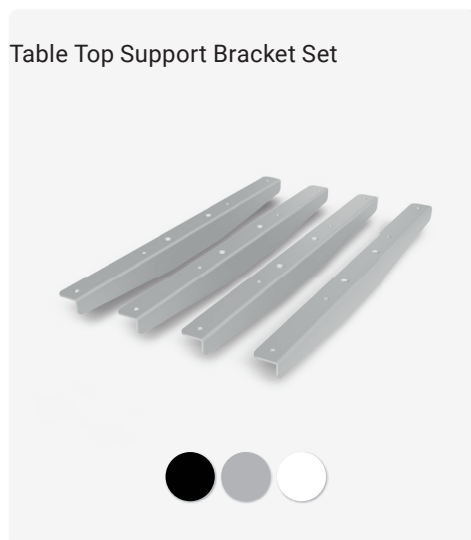

Technical drawings

**E-POINT
Plus S N**

**E-POINT
Plus L N**

**E-POINT
Plus T N**

Article	Description	Colour	Item No.
E-POINT 4M4S	Electric height adjustable table frame, 4 motors, 3-segments	RAL 9017, Traffic black	301 129099
		RAL 9006, White aluminium	301 129071
		RAL 9010, Pure white	301 129127

E-POINT Plus S N

E-POINT Plus L N

E-POINT Plus T N

E-POINT
4M3S

Article	Description	Colour	Item No.
E-POINT Plus S N	Conversion Kit for larger table tops and E-Bench, compatible with E-POINT	RAL 9010, Pure white	302 129309
		RAL 9006, White aluminium	302 129302
		RAL 9017, Traffic black	302 129295
E-POINT Plus L N	Beam extension for table top depths from 1800 - 2400 mm, Beam conversion Set for an extended centre beam, consisting of 4 long beams 1750*100*55 mm, compatible with E-POINT	RAL 9010, Pure white	302 129155
		RAL 9006, White aluminium	302 129148
		RAL 9017, Traffic black	302 129162
E-POINT Plus T N	Beam extension for table top depths from 1200-2000 mm, Beam conversion Set for an extended lifting column, consisting of 2 long beams 1000x55x55 mm, compatible with E-POINT	RAL 9010, Pure white	302 129176
		RAL 9006, White aluminium	302 129169
		RAL 9017, Traffic black	302 129183