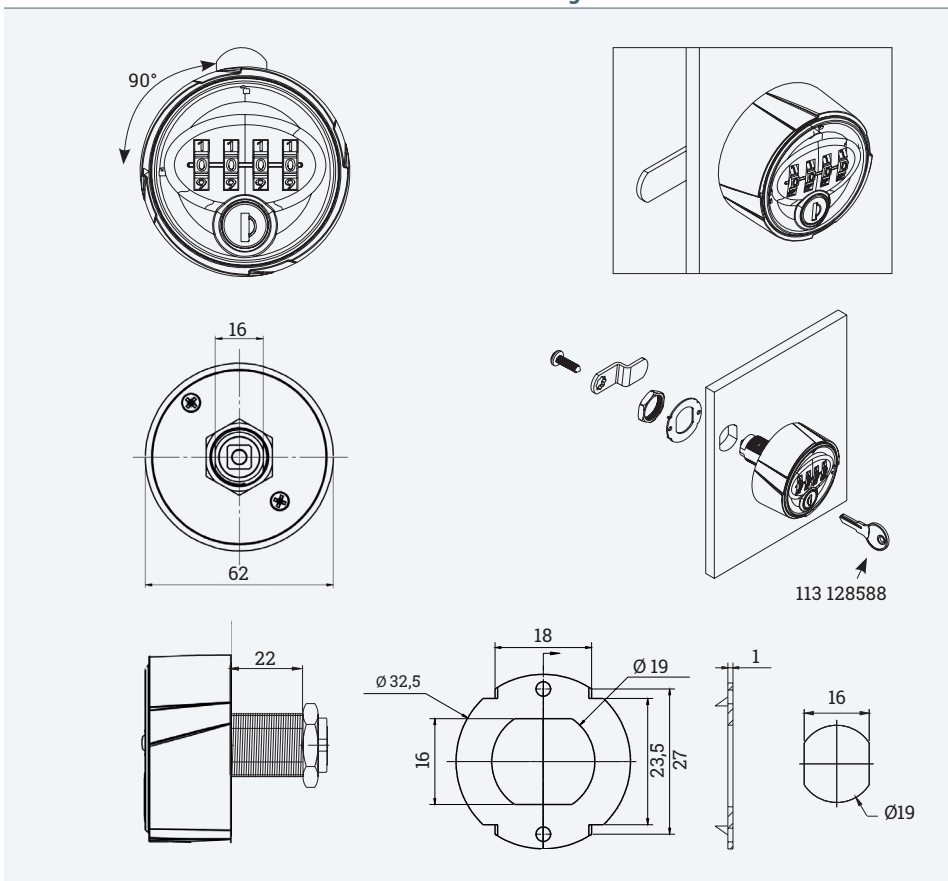

Combination lock with free code for multi user

- ✔ Combination lock with 4-digit fixed code, 9999 combinations possible
- ✔ Cam lock for panel thickness 0.6-22mm, bore hole Ø19mm, punch 16x19mm
- ✔ With Master key for emergency opening

### Scrambling when turning

After code is set and noted, rotate the lock body in close position, the dials rotate automatically to 0000. The user code is well protected. After the re-opening with same code, a new user code can be set.

## Technical drawings

Article	Description	Colour	Item No.
KICCO RPV Set	Lever lock with 4 digit code, scrambles automatically, locking 12 to 9o'clock or 12 to 3 o'clock, accessories: lever cranked (L=35 mm), plastic cover, fixing screw	Black	113 129505
KICCO RPV MK	Masterkey for KICCO RPV	Silver	113 128588
Plate	Anti twist plate 52x22x1.5 mm, for wooden doors, 2 screws included	Silver	121 104634