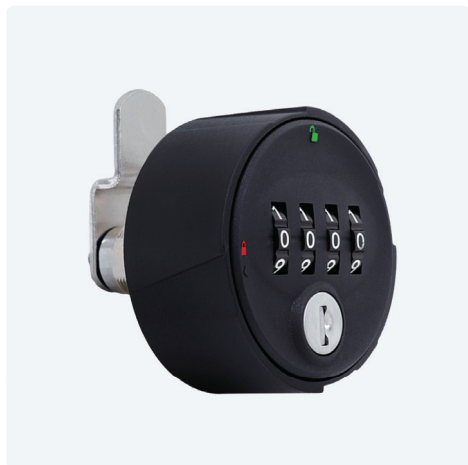

Combination lock with free code for multi user

- ✔ Combination lock with 4-digit fixed code, 9999 combinations possible
- ✔ Cam lock for panel thickness 0.6-22mm, bore hole Ø19mm, punch 16x19mm
- ✔ With Master key for emergency opening

### Scrambling when turning

After code is set and noted, rotate the lock body in close position, the dials rotate automatically to 0000. The user code is well protected. After the re-opening with same code, a new user code can be set.

## Technical drawings

Article	Description	Colour	Item No.
KICCO RPV Set	Lever lock with 4 digit code, scrambles automatically, locking 12 to 9o'clock or 12 to 3 o'clock, accessories: lever cranked (L=35 mm), plastic cover, fixing screw	Black	113 129505
KICCO RPV MK	Masterkey for KICCO RPV	Silver	113 128588
Plate	Anti twist plate 52x22x1.5 mm, for wooden doors, 2 screws included	Silver	121 104634