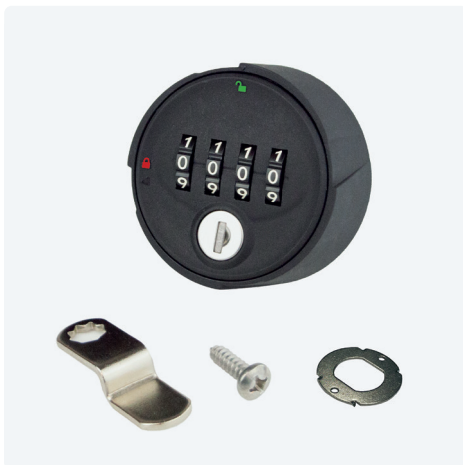

Combination lock with free code for multi user

- ✔ Combination lock with 4-digit fixed code, 9999 combinations possible
- ✔ Cam lock for panel thickness 0.6-22mm, bore hole Ø19mm, punch 16x19mm
- ✔ With Master key for emergency opening

### Scrambling when turning

After code is set and noted, rotate the lock body in close position, the dials rotate automatically to 0000. The user code is well protected. After the re-opening with same code, a new user code can be set.

## Technical drawings

Article	Description	Colour	Item No.
KICCO RPV Set	Lever lock with 4 digit code, scrambles automatically, locking 12 to 9o'clock or 12 to 3 o'clock, accessories: lever cranked (L=35 mm), plastic cover, fixing screw	Black	113 129505
KICCO RPV MK	Masterkey for KICCO RPV	Silver	113 128588
Plate	Anti twist plate 52x22x1.5 mm, for wooden doors, 2 screws included	Silver	121 104634