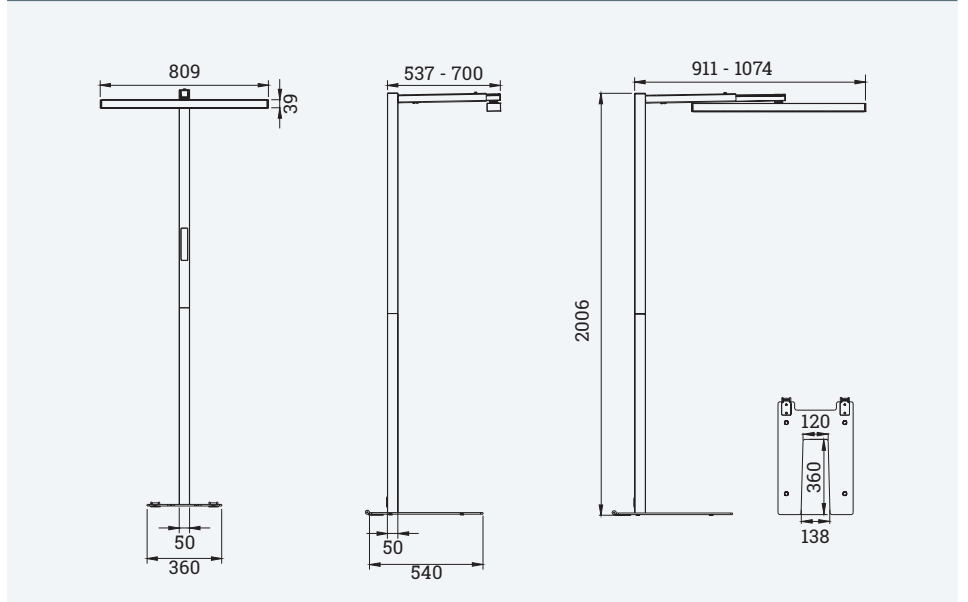

Technical drawings

Article	Description	Colour	Item No.
UPLIGHT One BF	Intelligent office light, Biodynamic office lighting, glare free	RAL 9005, Jet black	331 129365
		RAL 7016, Anthracite grey	331 129386
		RAL 9006, White aluminium	331 129372
		RAL 9003, Signal white	331 129379