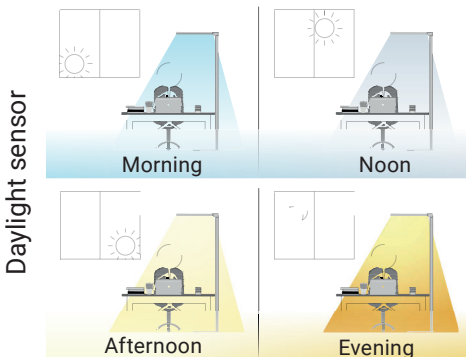

Technical drawings

Article	Description	Colour	Item No.
UPLIGHT One BF	Intelligent office light, Biodynamic office lighting, glare free	RAL 9005, Jet black	331 129365
		RAL 7016, Anthracite grey	331 129386
		RAL 9006, White aluminium	331 129372
		RAL 9003, Signal white	331 129379