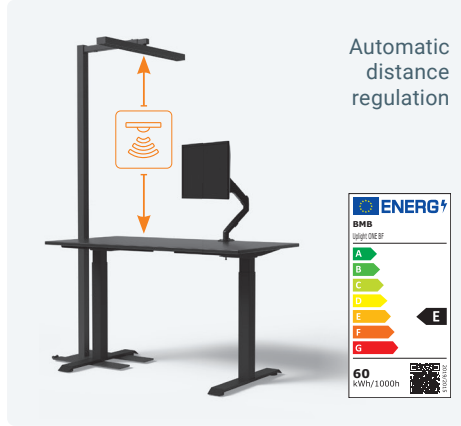

# UPLIGHT One BF

Intelligent office light

- ✓ Glare free UGR ≤ 10, beam angle: 52°
- ✓ Light ratio top and bottom separately adjustable
- ✓ Daylight sensor for light temperature control
- ✓ Distance sensor
- ✓ Presence sensor
- ✓ >36.000 h Working Lifetime
- ✓ Dimmable by touch
- ✓ Four settings selectable

## Details

Light source	LED
Lighting effect	145 lm/W
Protection Level	IP 20
UGR	<10
CRI (Ra>)	≥80
Luminous flux	≥8500 lm
Luminous ratio	30/70% top/bottom
Beam angle	top 112°, bottom 52°
Light color	3000k, 4000k, 5000k, 6000k
Energy consumption	max. 60 W
Standby	0,5 W
Input voltage	AC 220-240V 50/60Hz
Power factor	>0,9
Working lifetime (hour)	>36.000 h
Working temperatur	-20° - 40°
Cable length	180 cm