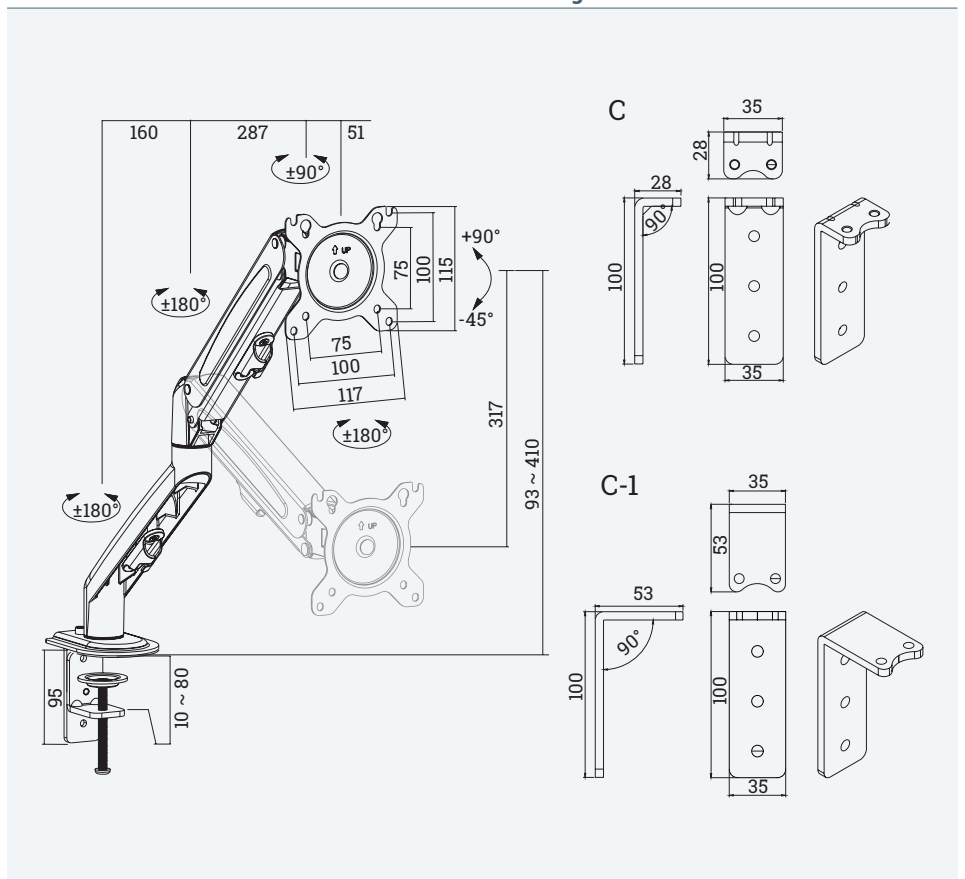

Ergonomic monitor arm

- ✓ For monitors up to 32 inches
- ✓ Load capacity: up to 7 kg
- ✓ VESA from 75x75 to 100x100

Details

Clamp range	to 80 mm
Tiltable	from -45° to 90°
Rotation	up to 180°
Screen Rotation	+180° ~ -180°
Load capacity	max. 7 kg

Technical drawings

Article	Description	Colour	Item No.
VIMO One	Ergonomic monitor arm	Black	319 129393
		Silver	319 129400