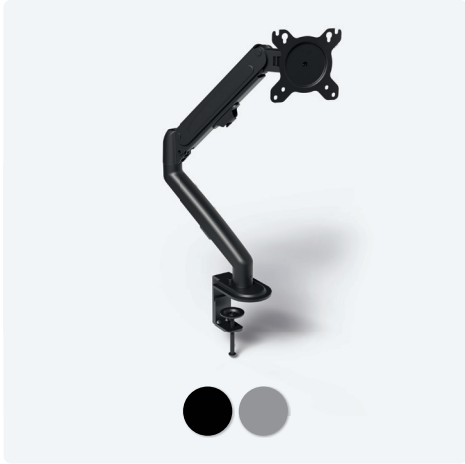

Ergonomic monitor arm

- ✓ For monitors up to 32 inches
- ✓ Load capacity: up to 7 kg
- ✓ VESA from 75x75 to 100x100

Details

Clamp range	to 80 mm
Tiltable	from -45° to 90°
Rotation	up to 180°
Screen Rotation	+180° ~ -180°
Load capacity	max. 7 kg

Technical drawings

Article	Description	Colour	Item No.
VIMO One	Ergonomic monitor arm	Black	319 129393
		Silver	319 129400