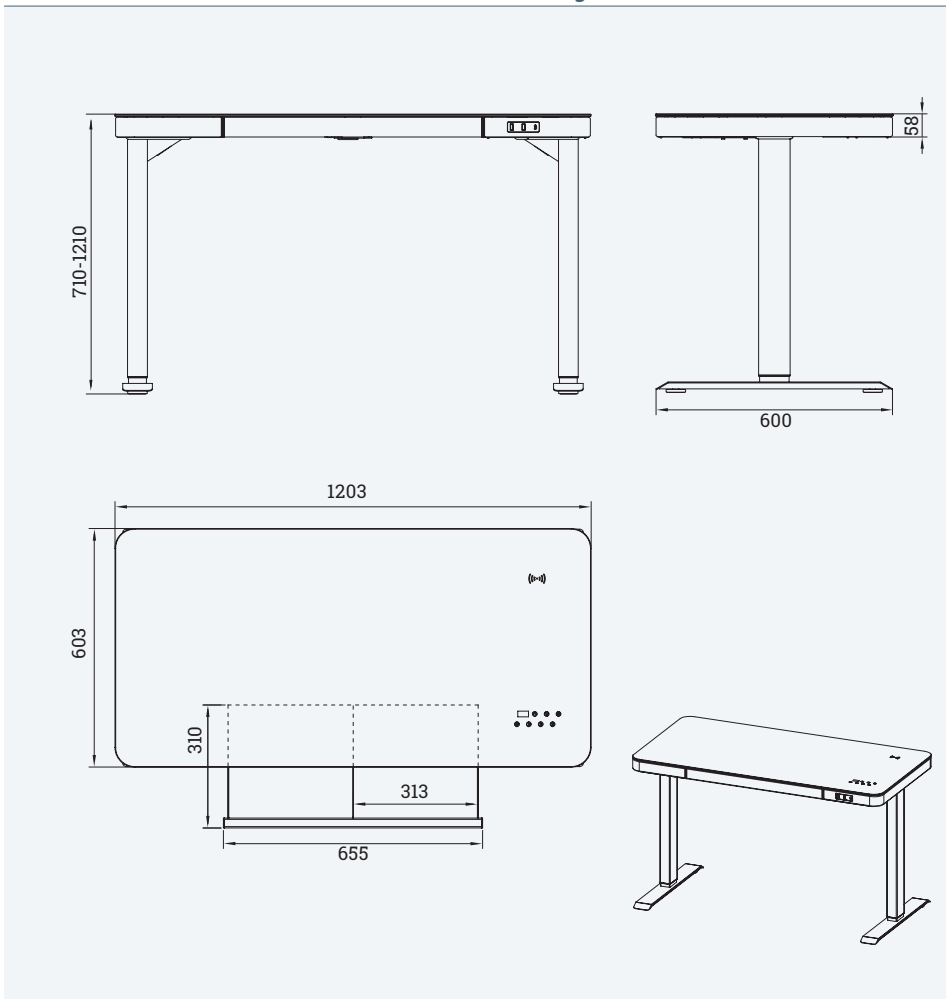

VITRO 2M2S

Electrical height adjustable glass desk with pre installed extras

- ✓ Incl. Glass top (1200x600 mm)
- ✓ Incl. two part drawer with fleece
- ✓ Handset and wireless charging integrated in glass top
- ✓ 2x USB-A and 1x USB-C charging

Details

Motors	2
Lifting column segm.	2
Column cross-section	50x80 mm
Lifting range	710-1210 mm
Glass plate	600x1200 mm
Load capacity	100 kg
Memory keys	3
USB charging	USB-A / USB-C / 18 W
Speed	40 mm/s
Anti collision function	integrated (8 level)
Reminder function	integrated
Child lock	integrated
Sound level	<50 dB
Power consumpt. min	0,1 W
Power consumpt. max	215 W
Duty cycle	max 2 min "on" / 18 min "off"

Technical drawing

Article	Description	Colour	Item No.
VITRO 2M2S	Electric height adjustable desk, 2 motors, 2 segments, 710-1210 mm, table top size 1200x600 mm	RAL 9017, Traffic black	304 129134