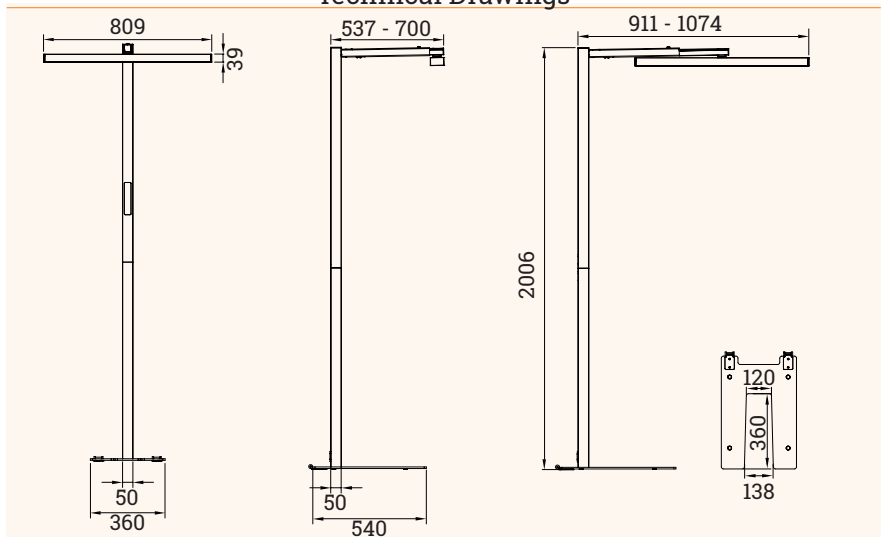

Technical Drawings

Article	Description	Colour	Item No.
UPLIGHT One BF		Anthracite, RAL 7016	331 129386
UPLIGHT One BF		Signal white, RAL 9003	331 129379
UPLIGHT One BF	Intelligent Office Light, glare free, glare free UGR<10, Daylight Sensor, Motion Sensor, Distance Sensor, Driver: Boke flicker-free, IP 20, LED chips: Philips SMD3030, Input Power: 60 W	Jet black, RAL 9005	331 129365
UPLIGHT One BF		White aluminium, RAL 9006	331 129372