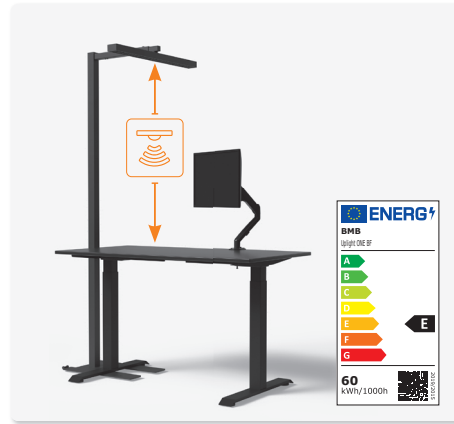

UPLIGHT One BF

Intelligent office light

- ✓ Glare free UGR ≤ 10, beam angle: 52°
- ✓ Light ratio top and bottom separately adjustable
- ✓ Daylight sensor for light temperature control
- ✓ Distance Sensor

- ✓ Presence sensor
- ✓ >36.000 h Working Lifetime
- ✓ Dimmable by touch

Details

Light source:	LED	Light color:	3000 / 4000 / 5000 / 6000 K
Lighting effect:	145LM/W	Energy consumption:	max. 60 W
Protection Level:	IP 20	Standby:	0,5 W
UGR:	<10	Input voltage:	AC220-240V 50/60Hz
CRI (Ra>):	≥80	Power factor:	>0,9
Luminous Flux:	≥8500 lm	Working lifetime (hour):	>36000 std
Luminous ratio:	top 30%, bottom 70%	Working temperatur:	-20°C ~ 40°C
Beam angle:	top 112°, bottom 52°	Cable length:	180 cm

Technical Drawings

Article	Description	Colour	Item No.
UPLIGHT One BF		Anthracite, RAL 7016	331 129386
UPLIGHT One BF		Signal white, RAL 9003	331 129379
UPLIGHT One BF	Intelligent Office Light, glare free, glare free UGR<10, Daylight Sensor, Motion Sensor, Distance Sensor, Driver: Boke flicker-free, IP 20, LED chips: Philips SMD3030, Input Power: 60 W	Jet black, RAL 9005	331 129365
UPLIGHT One BF		White aluminium, RAL 9006	331 129372