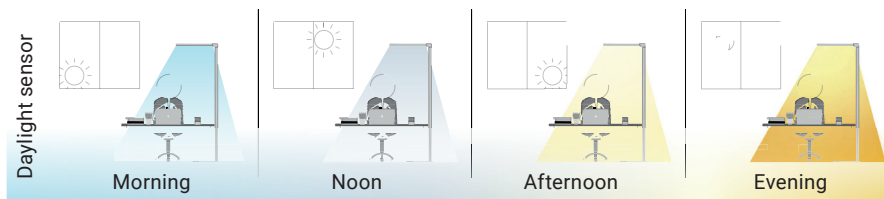

UPLIGHT One BF

Intelligent office light

- ✓ Glare free UGR ≤ 10, beam angle: 52°
- ✓ Light ratio top and bottom separately adjustable
- ✓ Daylight sensor for light temperature control
- ✓ Distance Sensor

- ✓ Presence sensor
- ✓ >36.000 h Working Lifetime
- ✓ Dimmable by touch

Details

Light source:	LED	Light color:	3000 / 4000 / 5000 / 6000 K
Lighting effect:	145LM/W	Energy consumption:	max. 60 W
Protection Level:	IP 20	Standby:	0,5 W
UGR:	<10	Input voltage:	AC220-240V 50/60Hz
CRI (Ra>):	≥80	Power factor:	>0,9
Luminous Flux:	≥8500 lm	Working lifetime (hour):	>36000 std
Luminous ratio:	top 30%, bottom 70%	Working temperatur:	-20°C ~ 40°C
Beam angle:	top 112°, bottom 52°	Cable length:	180 cm