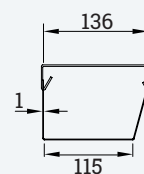

Cable tray

- ✔ simple, practical, cost-effective
- ✔ Quick and easy to load und unload

Technical drawings

Bezeichnung	Beschreibung	Farbe	Artikel-Nr.
BOXIT Smart	Cable tray, powder coated steel, 1150x77x117 mm	Silver	203 129255
BOXIT Smart	Cable tray, powder coated steel, 1150x77x117 mm	White	203 129232
BOXIT Smart	Cable tray, powder coated steel, 1150x77x117 mm	Black	203 129218