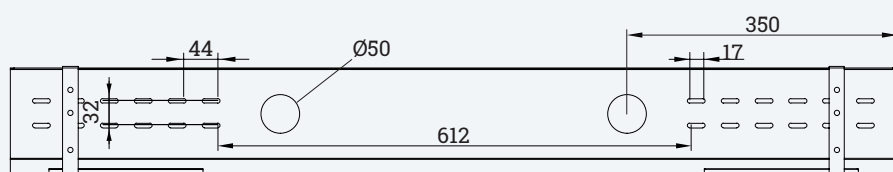

Cable tray

- ✔ simple, practical, cost-effective
- ✔ Quick and easy to load und unload

Technical drawings

Bezeichnung	Beschreibung	Farbe	Artikel-Nr.
BOXIT Smart	Cable tray, powder coated steel, 1150x77x117 mm	Silver	203 129255
BOXIT Smart	Cable tray, powder coated steel, 1150x77x117 mm	White	203 129232
BOXIT Smart	Cable tray, powder coated steel, 1150x77x117 mm	Black	203 129218