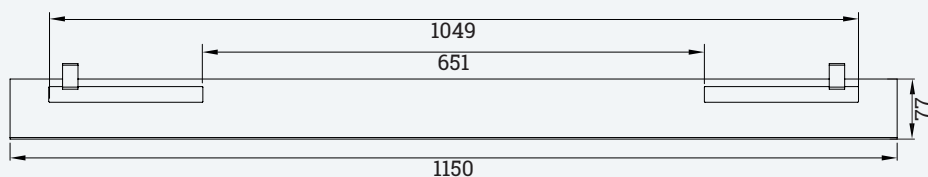

Cable tray

- ✔ simple, practical, cost-effective
- ✔ Quick and easy to load und unload

Technical drawings

Bezeichnung	Beschreibung	Farbe	Artikel-Nr.
BOXIT Smart	Cable tray, powder coated steel, 1150x77x117 mm	Silver	203 129255
BOXIT Smart	Cable tray, powder coated steel, 1150x77x117 mm	White	203 129232
BOXIT Smart	Cable tray, powder coated steel, 1150x77x117 mm	Black	203 129218