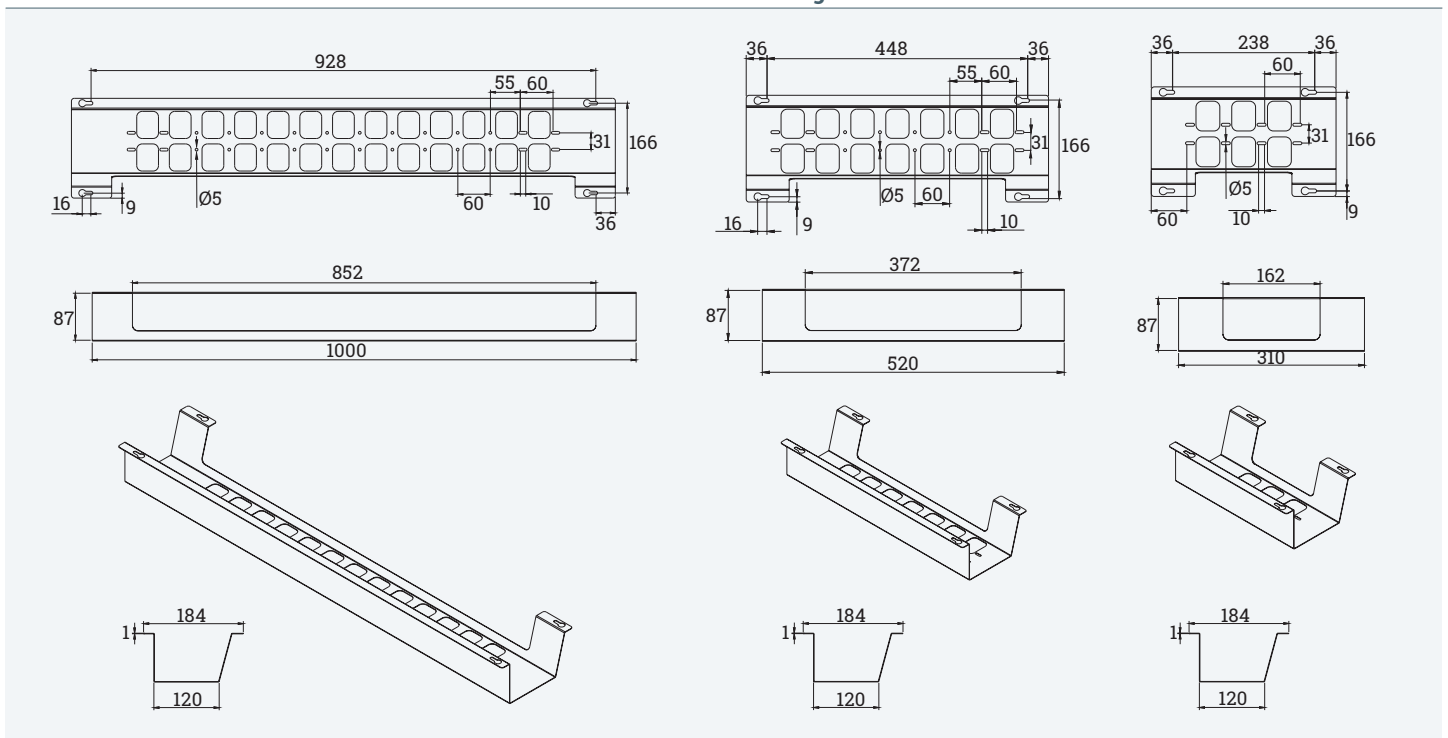

Cable tray with large cable holes

- ✔ Three lengths in three finishes
- ✔ Flexible cable routing because of large cable holes
- ✔ Robust because of high quality metal
- ✔ Fixation by means of screws under the desktop

Technical drawings

Article	Description	Length	PU	Colour	Item No.
BOXIT V	Cable tray, fully metal	310 mm	12	Black	203 129442
				Silver	203 129449
				White	203 129456
		520 mm	8	Black	203 129239
				Silver	203 129246
				White	203 129253
		1000 mm	4	Black	203 129463
				Silver	203 129470
				White	203 129477