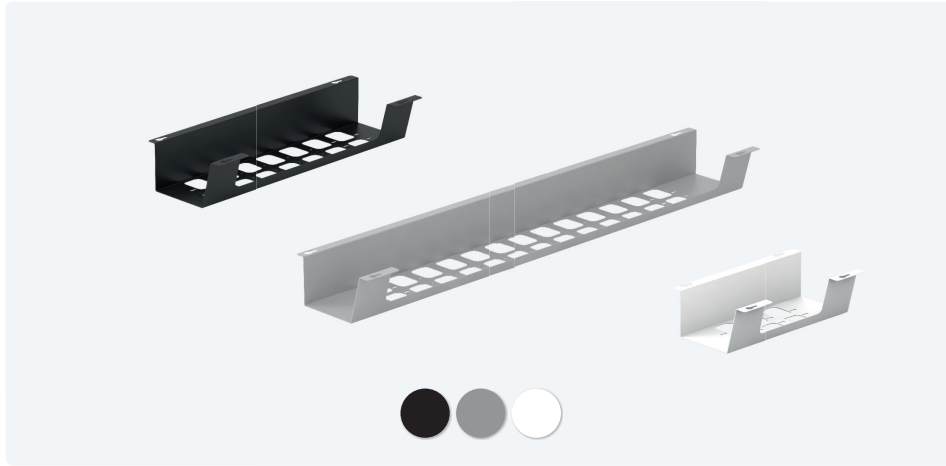

Cable tray with large cable holes

- ✔ Three lengths in three finishes
- ✔ Flexible cable routing because of large cable holes
- ✔ Robust because of high quality metal
- ✔ Fixation by means of screws under the desktop

Technical drawings

Article	Description	Length	PU	Colour	Item No.
BOXIT V	Cable tray, fully metal	310 mm	12	Black	203 129442
				Silver	203 129449
				White	203 129456
		520 mm	8	Black	203 129239
				Silver	203 129246
				White	203 129253
		1000 mm	4	Black	203 129463
				Silver	203 129470
				White	203 129477