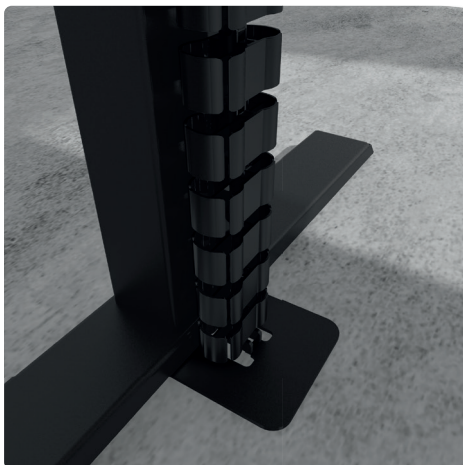

# FLEXIT RS4

The 4-chamber cable guide that moves with you

- ✓ Ideal for height-adjustable desks
- ✓ 36 chain links for a maximum height of 1,350 mm
- ✓ With 4 chambers for separate cable management
- ✓ Quick length adjustment by simply removing individual chain elements
- ✓ Adjustable length

## Details

4 cable chambers

Easy clip system

Screw fastening

Optional magnetic table fixing (top)

Chain link with magnet

## Technical drawings

Article	Description	Colour	Item No.
FLEXIT RS 4	4 chambers cable management, vertical, max. height 1350 mm, plastic, screw fastening for table attachment, suitable for height-adjustable tables, with screws and foot	Black	203 133362
		Silver	203 133369
		White	203 133376
Chain link with magnet	For side mounting on the table frame	Black	203 133383
		Silver	203 133390
		White	203 133397
Optional Magnetic holder	Magnet for table mounting	Black	203 133341
		Silver	203 133348
		White	203 133355