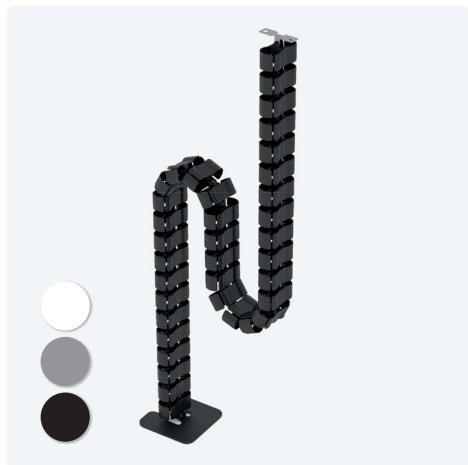

# FLEXIT RS4

The 4-chamber cable guide that moves with you

- ✓ Ideal for height-adjustable desks
- ✓ 36 chain links for a maximum height of 1,350 mm
- ✓ With 4 chambers for separate cable management
- ✓ Quick length adjustment by simply removing individual chain elements
- ✓ Adjustable length

## Details

4 cable chambers

Easy clip system

Screw fastening

Optional magnetic table fixing (top)

Chain link with magnet

## Technical drawings

Article	Description	Colour	Item No.
FLEXIT RS 4	4 chambers cable management, vertical, max. height 1350 mm, plastic, screw fastening for table attachment, suitable for height-adjustable tables, with screws and foot	Black	203 133362
		Silver	203 133369
		White	203 133376
Chain link with magnet	For side mounting on the table frame	Black	203 133383
		Silver	203 133390
		White	203 133397
Optional Magnetic holder	Magnet for table mounting	Black	203 133341
		Silver	203 133348
		White	203 133355