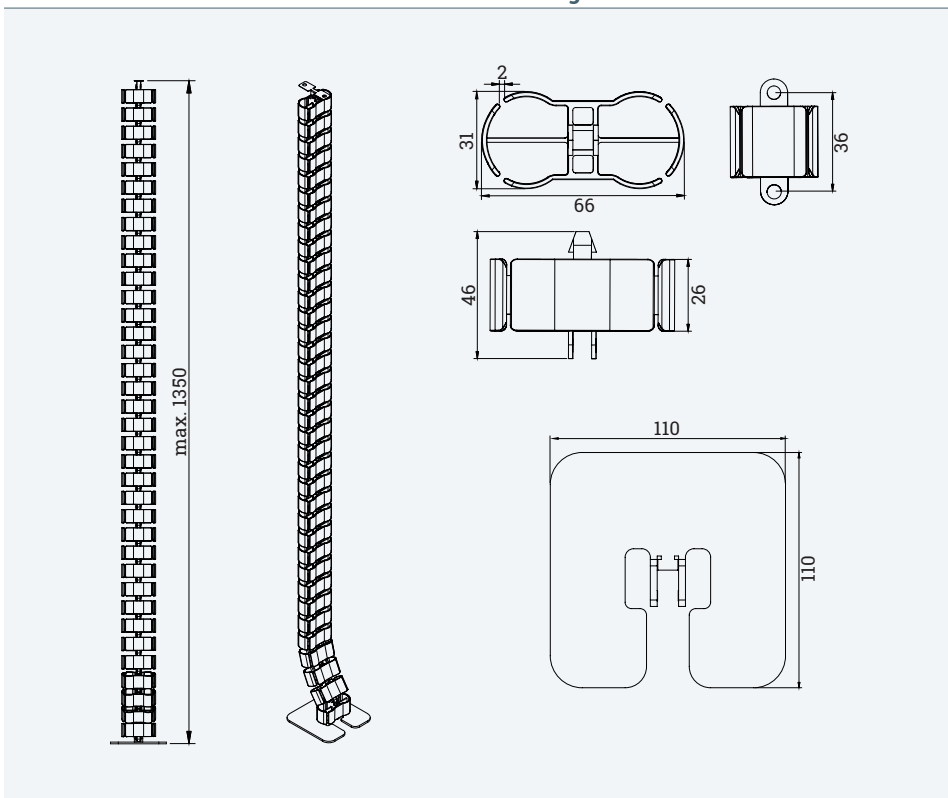

# FLEXIT RS4

The 4-chamber cable guide that moves with you

- ✓ Ideal for height-adjustable desks
- ✓ 36 chain links for a maximum height of 1,350 mm
- ✓ With 4 chambers for separate cable management
- ✓ Quick length adjustment by simply removing individual chain elements
- ✓ Adjustable length

## Details

4 cable chambers

Easy clip system

Screw fastening

Optional magnetic table fixing (top)

Chain link with magnet

## Technical drawings

Article	Description	Colour	Item No.
FLEXIT RS 4	4 chambers cable management, vertical, max. height 1350 mm, plastic, screw fastening for table attachment, suitable for height-adjustable tables, with screws and foot	Black	203 133362
		Silver	203 133369
		White	203 133376
Chain link with magnet	For side mounting on the table frame	Black	203 133383
		Silver	203 133390
		White	203 133397
Optional Magnetic holder	Magnet for table mounting	Black	203 133341
		Silver	203 133348
		White	203 133355